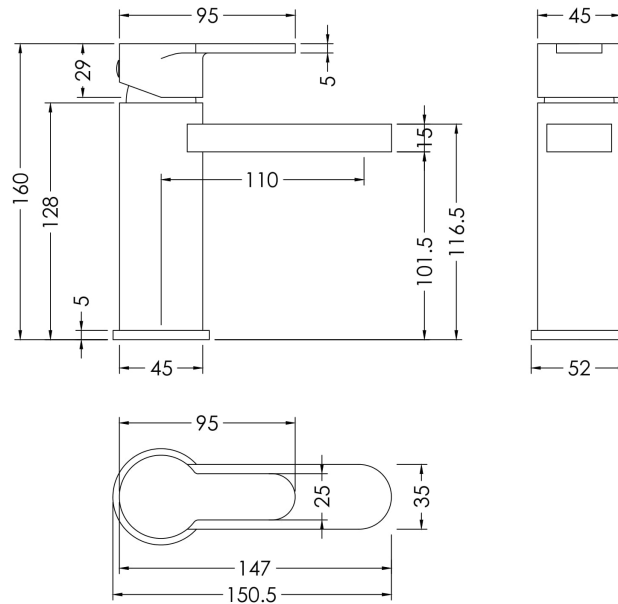

Sales Code: ARV805

Description: Arvan Mono Basin Mixer (P/B Waste)

Product Dimensions

Height (mm):	160
Width (mm):	52
Depth (mm):	147
Length (mm):	
Nett Weight (kg):	1.75

Packaging Dimensions

Height (mm):	95
Width (mm):	225
Depth (mm):	275
Gross Weight (kg):	1.75

Packaging Data

Box Colour:	White Cardboard Box
Box Qty:	1
Label Size:	100 x 50
Label Colour:	White Label
Label Qty:	1

Outer Box Dimensions (If Applicable)

Height (mm):	500
Width (mm):	500
Depth (mm):	300
Length (mm):	
Gross Weight (kg):	
Barcode:	5056462601311

Product Details

Country of Origin:	China
Fitting Instruction:	No
Product Material:	Brass
Control Type:	Manual
Waste Included:	Waste Included
Waste Type:	Push Button
WRAS Approval: No	Approval No: N/A
Valve/Cartridge Type:	Single Lever Cartridge
Colour/Finish:	Brushed Brass
Mount Type:	Deck
Operating Pressure (bar):	0.2
Flow Rates: (Litres Per Min)	0.1 bar: 2.8 0.5 bar: 8 1 bar: 11.6 2 bar: 16.7 3 bar: 20.7
Pipe Size:	1/2"
Pipe Centres:	N/A