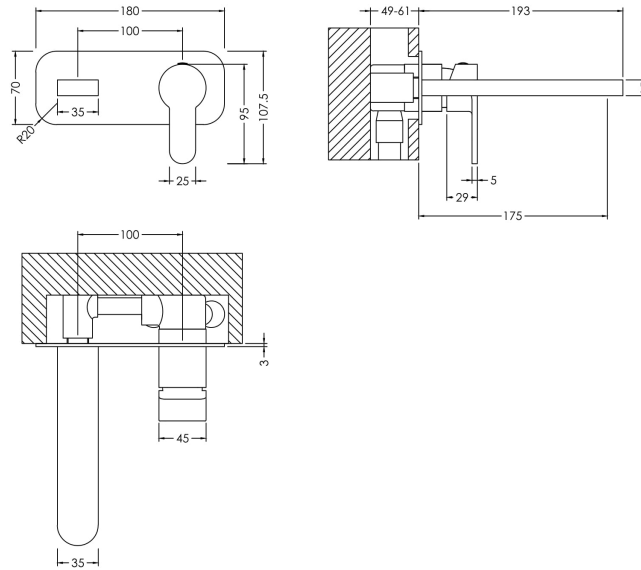

### Product Dimensions

Height (mm):	108
Width (mm):	180
Depth (mm):	193
Length (mm):	
Nett Weight (kg):	1.81

### Packaging Dimensions

Height (mm):	115
Width (mm):	205
Depth (mm):	250
Gross Weight (kg):	1.81

### Outer Box Dimensions (If Applicable)

Height (mm):	600
Width (mm):	435
Depth (mm):	265
Length (mm):	
Gross Weight (kg):	
Barcode:	5056462601335

Flow Rates: (Litres Per Min)	0.1 bar: 2.3	0.5 bar: 6.3	1 bar: 9.2	2 bar: 13.1	3 bar: 16.1
Pipe Size:	1/2"				
Pipe Centres:	100				