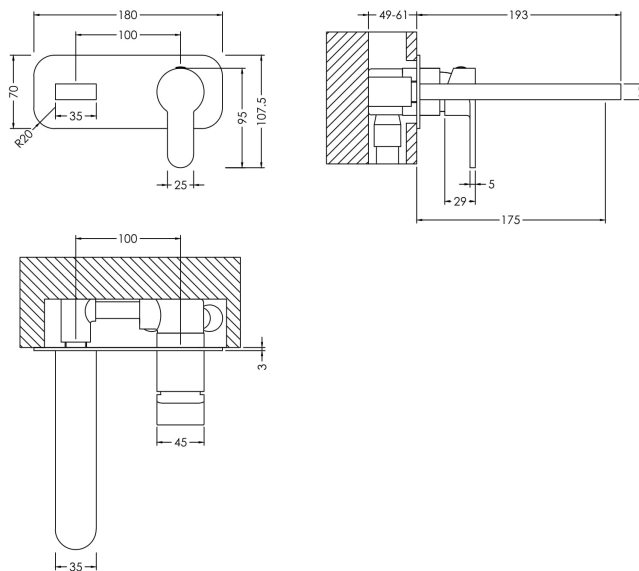

Sales Code: ARV828

Description: Arvan W/M 2Th Basin Mixer With Plate

Product Dimensions

Height (mm):	108
Width (mm):	180
Depth (mm):	193
Length (mm):	
Nett Weight (kg):	1.81

Packaging Dimensions

Height (mm):	115
Width (mm):	205
Depth (mm):	250
Gross Weight (kg):	1.81

Packaging Data

Box Colour:	White Cardboard Box
Box Qty:	1
Label Size:	100 x 50
Label Colour:	White Label
Label Qty:	1

Outer Box Dimensions (If Applicable)

Height (mm):	600
Width (mm):	435
Depth (mm):	265
Length (mm):	
Gross Weight (kg):	
Barcode:	5056462601335

Product Details

Country of Origin:	China
Fitting Instruction:	No
Product Material:	Brass
Control Type:	Manual
Waste Included:	Waste Not Included
Waste Type:	Not Applicable
WRAS Approval: No	Approval No: N/A
Valve/Cartridge Type:	Single Lever Cartridge
Colour/Finish:	Brushed Brass
Mount Type:	Wall
Operating Pressure (bar):	0.2

Flow Rates: (Litres Per Min)	0.1 bar: 2.3	0.5 bar: 6.3	1 bar: 9.2	2 bar: 13.1	3 bar: 16.1
Pipe Size:	1/2"				
Pipe Centres:	100				