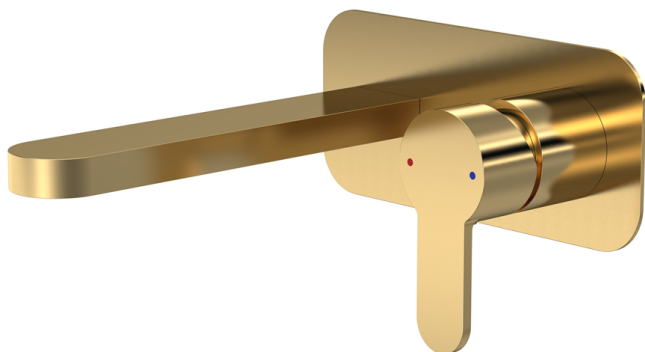

Sales Code: ARV828

Description: Arvan W/M 2Th Basin Mixer With Plate

Product Dimensions

Height (mm):	108
Width (mm):	180
Depth (mm):	193
Length (mm):	
Nett Weight (kg):	1.81

Packaging Dimensions

Height (mm):	115
Width (mm):	205
Depth (mm):	250
Gross Weight (kg):	1.81

Packaging Data

Box Colour:	White Cardboard Box
Box Qty:	1
Label Size:	100 x 50
Label Colour:	White Label
Label Qty:	1

Outer Box Dimensions (If Applicable)

Height (mm):	600
Width (mm):	435
Depth (mm):	265
Length (mm):	
Gross Weight (kg):	
Barcode:	5056462601335

Product Details

Country of Origin:	China
Fitting Instruction:	No
Product Material:	Brass
Control Type:	Manual
Waste Included:	Waste Not Included
Waste Type:	Not Applicable
WRAS Approval: No	Approval No: N/A
Valve/Cartridge Type:	Single Lever Cartridge
Colour/Finish:	Brushed Brass
Mount Type:	Wall
Operating Pressure (bar):	0.2