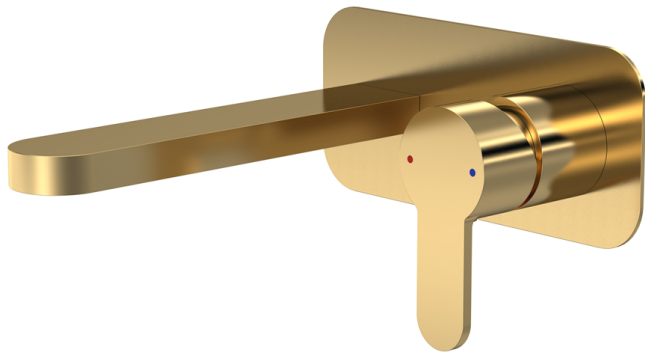

Sales Code: ARV828

Description: Arvan W/M 2Th Basin Mixer With Plate

### Product Dimensions

Height (mm):	108
Width (mm):	180
Depth (mm):	193
Length (mm):	
Nett Weight (kg):	1.81

### Product Details

Country of Origin:	China
Fitting Instruction:	No
Product Material:	Brass
Control Type:	Manual
Waste Included:	Waste Not Included
Waste Type:	Not Applicable
WRAS Approval: Yes	Approval No: 2206032
Valve/Cartridge Type:	Single Lever Cartridge
Colour/Finish:	Brushed Brass
Mount Type:	Wall
Operating Pressure (bar):	0.2