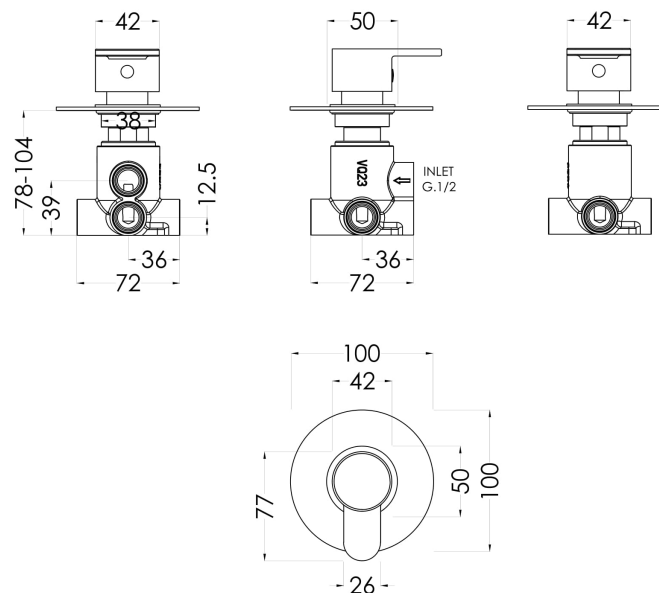

Sales Code: ARVWD14

Description: Arvan Concealed Diverter 2/3/4 Way

Product Dimensions

Length (mm):	
Width (mm):	100
Height (mm):	100
Depth (mm):	135
Nett Weight (kg):	1.05

Packaging Dimensions

Length (mm):	189
Width (mm):	175
Height (mm):	
Gross Weight (kg):	1.05

Packaging Data

Box Colour:	White Cardboard Box
Box Qty:	1
Label Size:	100 x 50
Label Colour:	White Label
Label Qty:	1

Outer Box Dimensions (If Applicable)

Length (mm):	
Width (mm):	370
Height (mm):	720
Depth (mm):	220
Gross Weight (kg):	
Barcode:	5056211898733

Product Details

Country of Origin:	United Kingdom
Fitting Instruction:	No
Product Material:	Brass
Mount Type:	Wall, Recessed
Outlet Elbow Supplied:	No
Easy Clean:	Not Applicable
Head Included:	No
Handset Included:	No
Body Jets Included:	No
No of Body Jets:	Not Applicable
Operating Pressure (bar):	0.2
Valve/Cartridge Type:	1/4 Turn Ceramic Disc
Flow Rates (L/min):	0.1 bar: 5.2 0.5 bar: 13.3 1 bar: 19.1 2 bar: 27 3 bar: 33.2
TMV2 Approved:	No Approval No: N/A
TMV3 Approved:	No Approval No: N/A
WRAS Approved:	No Approval No: N/A
Head Function:	Not Applicable
Handset Function:	Not Applicable
Body Jet Info:	Not Applicable
Pipe Size:	15 mm (1/2" Bsp)
Pipe Centres:	N/A
Colour/Finish:	Chrome
Hose Included:	Not Applicable
No. of Outlets:	4