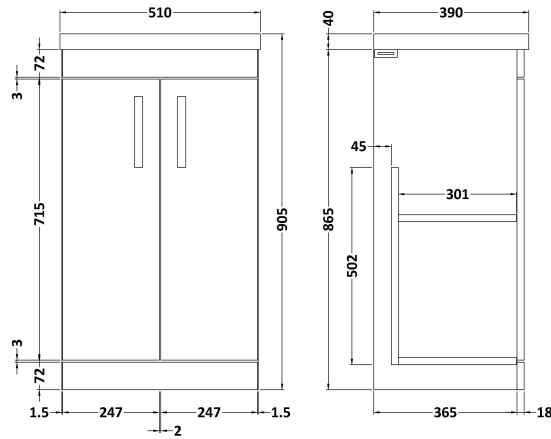

Sales Code: ATH001A

Description: 500 Fs 2-Door Vanity & Basin 1

Packaging Details

Barcode: 5055275899205

Sales Code: MOC102

Description: 500 2-Door Floor Standing Unit

Product Dimensions

Height (mm):	865
Width (mm):	500
Depth (mm):	383
Nett Weight (kg):	18.5

Packaging Dimensions

Height (mm):	900
Width (mm):	530
Depth (mm):	410
Gross Weight (kg):	19

Packaging Data

Box Colour:	Brown Cardboard Box
Box Qty:	1
Label Size:	100 x 50
Label Colour:	White Label
Label Qty:	2

Outer Box Dimensions (If Applicable)

Height (mm):	
Width (mm):	
Depth (mm):	
Gross Weight (kg):	
Barcode:	5055275825365

Product Details

Country of Origin:	United Kingdom
Fitting Instruction:	No
CE & UKCA:	N/A
FSC Certified Materials:	Yes
Colour:	Driftwood
Construction Method:	Cam & Wood Dowel
Construction Type:	Rigid
Cabinet Finish:	MFC Textured Woodgrain
Fascia Finish:	MFC Textured Woodgrain
Cabinet Thickness (mm):	18
Fascia Thickness (mm):	18
Drawer Included:	No
Drawer Type:	Not Applicable
No of Shelves:	1
Hinge Type:	95 Degree Clip-On Soft Close
Hinge Included:	Yes, Supplied
Adjustable Legs:	No, Not Required
Fixings Included:	Yes
Handle Style:	Contemporary
Waste Shroud:	No
Handle Included:	Yes, Supplied
Handle Type:	D-Shape

Sales Code: NVM012

Description: 500 Mid-Edged Basin 1 Th

Product Dimensions

Height (mm):	180
Width (mm):	510
Depth (mm):	390
Nett Weight (kg):	10.54

Packaging Dimensions

Height (mm):	210
Width (mm):	410
Depth (mm):	530
Gross Weight (kg):	10.54