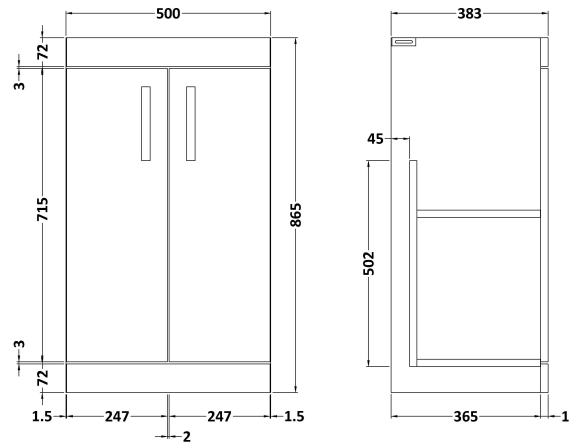

Sales Code: ATH001A

Description: 500 Fs 2-Door Vanity & Basin 1

Packaging Details

Barcode: 5055275899205

Sales Code: MOC102

Description: 500 2-Door Floor Standing Unit

Product Dimensions

Height (mm):	865
Width (mm):	500
Depth (mm):	383
Nett Weight (kg):	18.5

Packaging Dimensions

Height (mm):	900
Width (mm):	530
Depth (mm):	410
Gross Weight (kg):	19

Packaging Data

Box Colour:	Brown Cardboard Box
Box Qty:	1
Label Size:	100 x 50
Label Colour:	White Label
Label Qty:	2

Outer Box Dimensions (If Applicable)

Height (mm):	
Width (mm):	
Depth (mm):	
Gross Weight (kg):	
Barcode:	5055275825365

Product Details

Country of Origin:	United Kingdom
Fitting Instruction:	No
CE & UKCA:	N/A
FSC Certified Materials:	Yes
Colour:	Driftwood
Construction Method:	Cam & Wood Dowel
Construction Type:	Rigid
Cabinet Finish:	MFC Textured Woodgrain
Fascia Finish:	MFC Textured Woodgrain
Cabinet Thickness (mm):	18
Fascia Thickness (mm):	18
Drawer Included:	No
Drawer Type:	Not Applicable
No of Shelves:	1
Hinge Type:	95 Degree Clip-On Soft Close
Hinge Included:	Yes, Supplied
Adjustable Legs:	No, Not Required
Fixings Included:	Yes
Handle Style:	Contemporary
Waste Shroud:	No
Handle Included:	Yes, Supplied
Handle Type:	D-Shape

Sales Code: NVM012

Description: 500 Mid-Edged Basin 1 Th

Product Dimensions

Height (mm):	180
Width (mm):	510
Depth (mm):	390
Nett Weight (kg):	10.54

Packaging Dimensions

Height (mm):	210
Width (mm):	410
Depth (mm):	530
Gross Weight (kg):	10.54