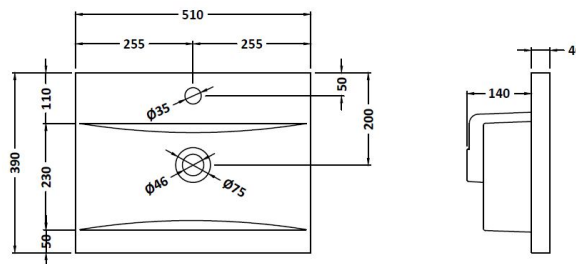

Packaging Dimensions

Height (mm):	900
Width (mm):	530
Depth (mm):	410
Gross Weight (kg):	19

Packaging Data

Box Colour:	Brown Cardboard Box
Box Qty:	1
Label Size:	100 x 50
Label Colour:	White Label
Label Qty:	2

Outer Box Dimensions (If Applicable)

Height (mm):	
Width (mm):	
Depth (mm):	
Gross Weight (kg):	
Barcode:	5055275825365

Product Details

Country of Origin:	United Kingdom
Fitting Instruction:	No
CE & UKCA:	N/A
FSC Certified Materials:	Yes
Colour:	Driftwood
Construction Method:	Cam & Wood Dowel
Construction Type:	Rigid
Cabinet Finish:	MFC Textured Woodgrain
Fascia Finish:	MFC Textured Woodgrain
Cabinet Thickness (mm):	18
Fascia Thickness (mm):	18
Drawer Included:	No
Drawer Type:	Not Applicable
No of Shelves:	1
Hinge Type:	95 Degree Clip-On Soft Close
Hinge Included:	Yes, Supplied
Adjustable Legs:	No, Not Required
Fixings Included:	Yes
Handle Style:	Contemporary
Waste Shroud:	No
Handle Included:	Yes, Supplied
Handle Type:	D-Shape

Sales Code: NVM012

Description: 500 Mid-Edged Basin 1 Th

Product Dimensions

Height (mm):	180
Width (mm):	510
Depth (mm):	390
Nett Weight (kg):	10.54

Packaging Dimensions

Height (mm):	210
Width (mm):	410
Depth (mm):	530
Gross Weight (kg):	10.54

Packaging Data

Box Colour:	Brown Cardboard Box - Printed
Box Qty:	1
Label Size:	100 x 50
Label Colour:	White Label
Label Qty:	2

Outer Box Dimensions (If Applicable)

Height (mm):	
Width (mm):	
Depth (mm):	
Gross Weight (kg):	
Barcode:	5055369043446