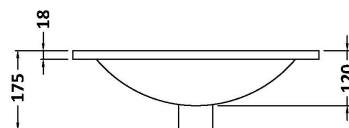

Packaging Dimensions

Height (mm):	900
Width (mm):	530
Depth (mm):	410
Gross Weight (kg):	19

Packaging Data

Box Colour:	Brown Cardboard Box
Box Qty:	1
Label Size:	100 x 50
Label Colour:	White Label
Label Qty:	2

Outer Box Dimensions (If Applicable)

Height (mm):	
Width (mm):	
Depth (mm):	
Gross Weight (kg):	
Barcode:	5055275825365

Product Details

Country of Origin:	United Kingdom
Fitting Instruction:	No
CE & UKCA:	N/A
FSC Certified Materials:	Yes
Colour:	Driftwood
Construction Method:	Cam & Wood Dowel
Construction Type:	Rigid
Cabinet Finish:	MFC Textured Woodgrain
Fascia Finish:	MFC Textured Woodgrain
Cabinet Thickness (mm):	18
Fascia Thickness (mm):	18
Drawer Included:	No
Drawer Type:	Not Applicable
No of Shelves:	1
Hinge Type:	95 Degree Clip-On Soft Close
Hinge Included:	Yes, Supplied
Adjustable Legs:	No, Not Required
Fixings Included:	Yes
Handle Style:	Contemporary
Waste Shroud:	No
Handle Included:	Yes, Supplied
Handle Type:	D-Shape

Sales Code: NVM001

Description: 500mm Minimalist Basin 1Th

Product Dimensions

Height (mm):	170
Width (mm):	500
Depth (mm):	390
Nett Weight (kg):	9

Packaging Dimensions

Height (mm):	400
Width (mm):	520
Depth (mm):	200
Gross Weight (kg):	9

Packaging Data

Box Colour:	Brown Cardboard Box
Box Qty:	1
Label Size:	105 x 50
Label Colour:	White Label
Label Qty:	1

Outer Box Dimensions (If Applicable)

Height (mm):	
Width (mm):	
Depth (mm):	
Gross Weight (kg):	
Barcode:	5055275828670