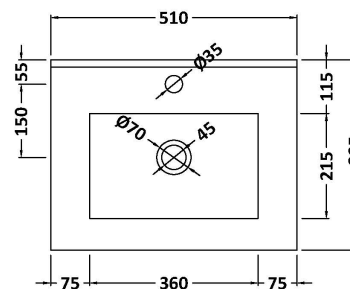

Packaging Dimensions

Height (mm):	900
Width (mm):	530
Depth (mm):	410
Gross Weight (kg):	19

Packaging Data

Box Colour:	Brown Cardboard Box
Box Qty:	1
Label Size:	100 x 50
Label Colour:	White Label
Label Qty:	2

Outer Box Dimensions (If Applicable)

Height (mm):	
Width (mm):	
Depth (mm):	
Gross Weight (kg):	
Barcode:	5055275825365

Product Details

Country of Origin:	United Kingdom
Fitting Instruction:	No
CE & UKCA:	N/A
FSC Certified Materials:	Yes
Colour:	Driftwood
Construction Method:	Cam & Wood Dowel
Construction Type:	Rigid
Cabinet Finish:	MFC Textured Woodgrain
Fascia Finish:	MFC Textured Woodgrain
Cabinet Thickness (mm):	18
Fascia Thickness (mm):	18
Drawer Included:	No
Drawer Type:	Not Applicable
No of Shelves:	1
Hinge Type:	95 Degree Clip-On Soft Close
Hinge Included:	Yes, Supplied
Adjustable Legs:	No, Not Required
Fixings Included:	Yes
Handle Style:	Contemporary
Waste Shroud:	No
Handle Included:	Yes, Supplied
Handle Type:	D-Shape

Sales Code: NVM001

Description: 500mm Minimalist Basin 1Th

Product Dimensions

Height (mm):	170
Width (mm):	500
Depth (mm):	390
Nett Weight (kg):	9

Packaging Dimensions

Height (mm):	400
Width (mm):	520
Depth (mm):	200
Gross Weight (kg):	9

Packaging Data

Box Colour:	Brown Cardboard Box
Box Qty:	1
Label Size:	105 x 50
Label Colour:	White Label
Label Qty:	1

Outer Box Dimensions (If Applicable)

Height (mm):	
Width (mm):	
Depth (mm):	
Gross Weight (kg):	
Barcode:	5055275828670