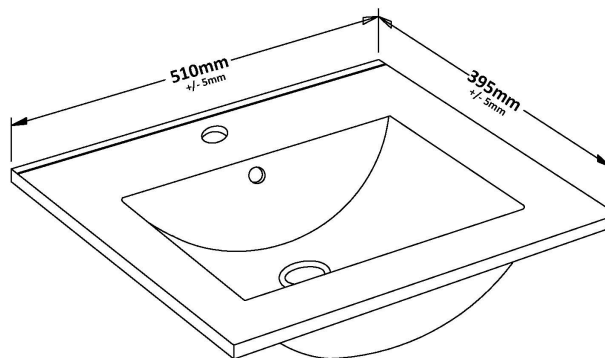

Packaging Dimensions

Height (mm):	900
Width (mm):	530
Depth (mm):	410
Gross Weight (kg):	19

Packaging Data

Box Colour:	Brown Cardboard Box
Box Qty:	1
Label Size:	100 x 50
Label Colour:	White Label
Label Qty:	2

Outer Box Dimensions (If Applicable)

Height (mm):	
Width (mm):	
Depth (mm):	
Gross Weight (kg):	
Barcode:	5055275825365

Product Details

Country of Origin:	United Kingdom
Fitting Instruction:	No
CE & UKCA:	N/A
FSC Certified Materials:	Yes
Colour:	Driftwood
Construction Method:	Cam & Wood Dowel
Construction Type:	Rigid
Cabinet Finish:	MFC Textured Woodgrain
Fascia Finish:	MFC Textured Woodgrain
Cabinet Thickness (mm):	18
Fascia Thickness (mm):	18
Drawer Included:	No
Drawer Type:	Not Applicable
No of Shelves:	1
Hinge Type:	95 Degree Clip-On Soft Close
Hinge Included:	Yes, Supplied
Adjustable Legs:	No, Not Required
Fixings Included:	Yes
Handle Style:	Contemporary
Waste Shroud:	No
Handle Included:	Yes, Supplied
Handle Type:	D-Shape

Sales Code: NVM001

Description: 500mm Minimalist Basin 1Th

Product Dimensions

Height (mm):	170
Width (mm):	500
Depth (mm):	390
Nett Weight (kg):	9

Packaging Dimensions

Height (mm):	400
Width (mm):	520
Depth (mm):	200
Gross Weight (kg):	9

Packaging Data

Box Colour:	Brown Cardboard Box
Box Qty:	1
Label Size:	105 x 50
Label Colour:	White Label
Label Qty:	1

Outer Box Dimensions (If Applicable)

Height (mm):	
Width (mm):	
Depth (mm):	
Gross Weight (kg):	
Barcode:	5055275828670