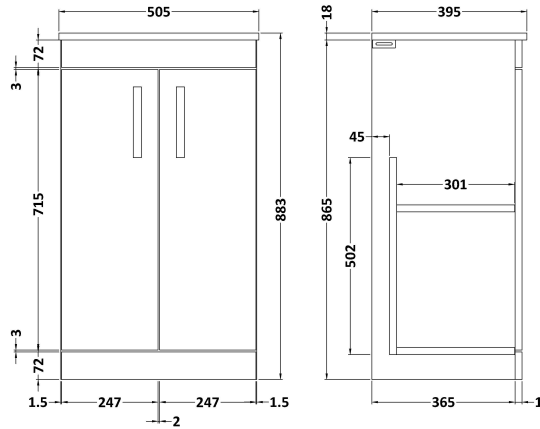

Sales Code: ATH001B

Description: 500 Fs 2-Door Vanity & Basin 2

Packaging Details

Barcode: 5055275899908

Sales Code: MOC102

Description: 500 2-Door Floor Standing Unit

Product Dimensions

Height (mm):	865
Width (mm):	500
Depth (mm):	383
Nett Weight (kg):	18.5

Packaging Dimensions

Height (mm):	900
Width (mm):	530
Depth (mm):	410
Gross Weight (kg):	19

Packaging Data

Box Colour:	Brown Cardboard Box
Box Qty:	1
Label Size:	100 x 50
Label Colour:	White Label
Label Qty:	2

Outer Box Dimensions (If Applicable)

Height (mm):	
Width (mm):	
Depth (mm):	
Gross Weight (kg):	
Barcode:	5055275825365

Product Details

Country of Origin:	United Kingdom
Fitting Instruction:	No
CE & UKCA:	N/A
FSC Certified Materials:	Yes
Colour:	Driftwood
Construction Method:	Cam & Wood Dowel
Construction Type:	Rigid
Cabinet Finish:	MFC Textured Woodgrain
Fascia Finish:	MFC Textured Woodgrain
Cabinet Thickness (mm):	18
Fascia Thickness (mm):	18
Drawer Included:	No
Drawer Type:	Not Applicable
No of Shelves:	1
Hinge Type:	95 Degree Clip-On Soft Close
Hinge Included:	Yes, Supplied
Adjustable Legs:	No, Not Required
Fixings Included:	Yes
Handle Style:	Contemporary
Waste Shroud:	No
Handle Included:	Yes, Supplied
Handle Type:	D-Shape

Sales Code: NVM001

Description: 500mm Minimalist Basin 1Th

Product Dimensions

Height (mm):	170
Width (mm):	500
Depth (mm):	390
Nett Weight (kg):	9

Packaging Dimensions

Height (mm):	400
Width (mm):	520
Depth (mm):	200
Gross Weight (kg):	9