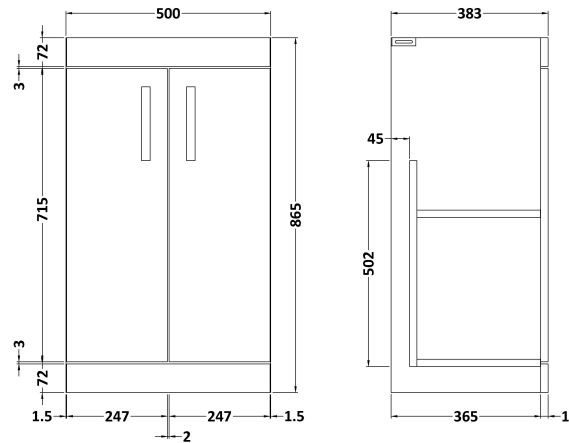

Sales Code: ATH001B

Description: 500 Fs 2-Door Vanity & Basin 2

Packaging Details

Barcode: 5055275899908

Sales Code: MOC102

Description: 500 2-Door Floor Standing Unit

Product Dimensions

Height (mm):	865
Width (mm):	500
Depth (mm):	383
Nett Weight (kg):	18.5

Packaging Dimensions

Height (mm):	900
Width (mm):	530
Depth (mm):	410
Gross Weight (kg):	19

Packaging Data

Box Colour:	Brown Cardboard Box
Box Qty:	1
Label Size:	100 x 50
Label Colour:	White Label
Label Qty:	2

Outer Box Dimensions (If Applicable)

Height (mm):	
Width (mm):	
Depth (mm):	
Gross Weight (kg):	
Barcode:	5055275825365

Product Details

Country of Origin:	United Kingdom
Fitting Instruction:	No
CE & UKCA:	N/A
FSC Certified Materials:	Yes
Colour:	Driftwood
Construction Method:	Cam & Wood Dowel
Construction Type:	Rigid
Cabinet Finish:	MFC Textured Woodgrain
Fascia Finish:	MFC Textured Woodgrain
Cabinet Thickness (mm):	18
Fascia Thickness (mm):	18
Drawer Included:	No
Drawer Type:	Not Applicable
No of Shelves:	1
Hinge Type:	95 Degree Clip-On Soft Close
Hinge Included:	Yes, Supplied
Adjustable Legs:	No, Not Required
Fixings Included:	Yes
Handle Style:	Contemporary
Waste Shroud:	No
Handle Included:	Yes, Supplied
Handle Type:	D-Shape

Sales Code: NVM001

Description: 500mm Minimalist Basin 1Th

Product Dimensions

Height (mm):	170
Width (mm):	500
Depth (mm):	390
Nett Weight (kg):	9

Packaging Dimensions

Height (mm):	400
Width (mm):	520
Depth (mm):	200
Gross Weight (kg):	9