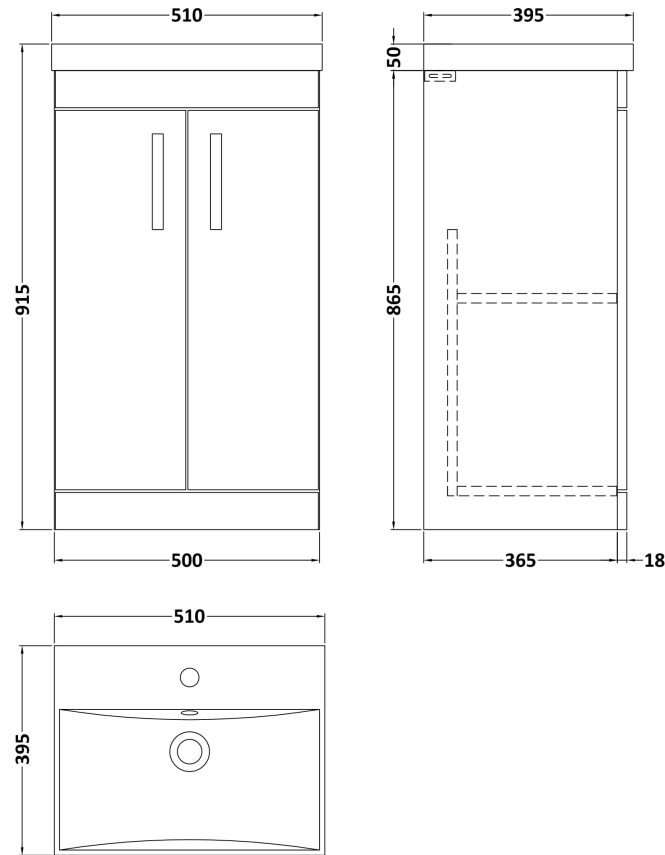

Sales Code: ATH001D

Description: 500 Fs 2-Door Vanity & Basin 3

Packaging Details

Barcode: 5056211863762

Sales Code: MOC102

Description: 500 2-Door Floor Standing Unit

Product Dimensions

Height (mm):	865
Width (mm):	500
Depth (mm):	383
Nett Weight (kg):	18.5

Packaging Dimensions

Height (mm):	900
Width (mm):	530
Depth (mm):	410
Gross Weight (kg):	19

Packaging Data

Box Colour:	Brown Cardboard Box
Box Qty:	1
Label Size:	100 x 50
Label Colour:	White Label
Label Qty:	2

Outer Box Dimensions (If Applicable)

Height (mm):	
Width (mm):	
Depth (mm):	
Gross Weight (kg):	
Barcode:	5055275825365

Product Details

Country of Origin:	United Kingdom
Fitting Instruction:	No
CE & UKCA:	N/A
FSC Certified Materials:	Yes
Colour:	Driftwood
Construction Method:	Cam & Wood Dowel
Construction Type:	Rigid
Cabinet Finish:	MFC Textured Woodgrain
Fascia Finish:	MFC Textured Woodgrain
Cabinet Thickness (mm):	18
Fascia Thickness (mm):	18
Drawer Included:	No
Drawer Type:	Not Applicable
No of Shelves:	1
Hinge Type:	95 Degree Clip-On Soft Close
Hinge Included:	Yes, Supplied
Adjustable Legs:	No, Not Required
Fixings Included:	Yes
Handle Style:	Contemporary
Waste Shroud:	No
Handle Included:	Yes, Supplied
Handle Type:	D-Shape

Sales Code: NVM032

Description: 500 Thin Edged Basin 1Th

Product Dimensions

Height (mm):	170
Width (mm):	510
Depth (mm):	395
Nett Weight (kg):	9.5

Packaging Dimensions

Height (mm):	190
Width (mm):	530
Depth (mm):	415
Gross Weight (kg):	10