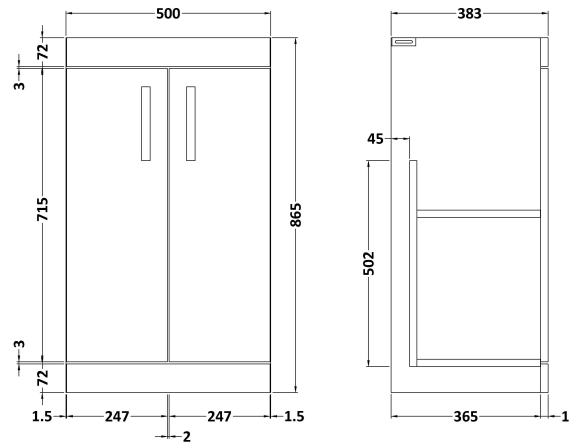

Sales Code: ATH001D

Description: 500 Fs 2-Door Vanity & Basin 3

Packaging Details

Barcode: 5056211863762

Sales Code: MOC102

Description: 500 2-Door Floor Standing Unit

Product Dimensions

Height (mm):	865
Width (mm):	500
Depth (mm):	383
Nett Weight (kg):	18.5

Packaging Dimensions

Height (mm):	900
Width (mm):	530
Depth (mm):	410
Gross Weight (kg):	19

Packaging Data

Box Colour:	Brown Cardboard Box
Box Qty:	1
Label Size:	100 x 50
Label Colour:	White Label
Label Qty:	2

Outer Box Dimensions (If Applicable)

Height (mm):	
Width (mm):	
Depth (mm):	
Gross Weight (kg):	
Barcode:	5055275825365

Product Details

Country of Origin:	United Kingdom
Fitting Instruction:	No
CE & UKCA:	N/A
FSC Certified Materials:	Yes
Colour:	Driftwood
Construction Method:	Cam & Wood Dowel
Construction Type:	Rigid
Cabinet Finish:	MFC Textured Woodgrain
Fascia Finish:	MFC Textured Woodgrain
Cabinet Thickness (mm):	18
Fascia Thickness (mm):	18
Drawer Included:	No
Drawer Type:	Not Applicable
No of Shelves:	1
Hinge Type:	95 Degree Clip-On Soft Close
Hinge Included:	Yes, Supplied
Adjustable Legs:	No, Not Required
Fixings Included:	Yes
Handle Style:	Contemporary
Waste Shroud:	No
Handle Included:	Yes, Supplied
Handle Type:	D-Shape

Sales Code: NVM032

Description: 500 Thin Edged Basin 1Th

Product Dimensions

Height (mm):	170
Width (mm):	510
Depth (mm):	395
Nett Weight (kg):	9.5

Packaging Dimensions

Height (mm):	190
Width (mm):	530
Depth (mm):	415
Gross Weight (kg):	10