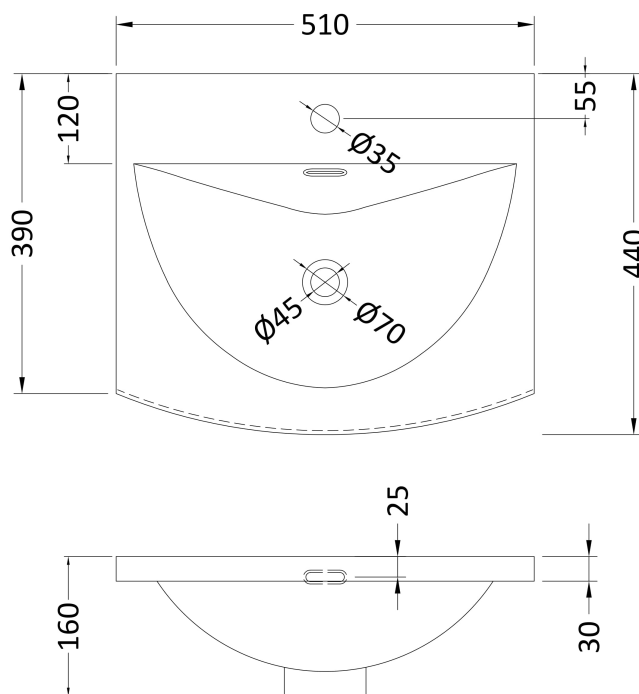

### Product Dimensions

Height (mm):	865
Width (mm):	500
Depth (mm):	383
Nett Weight (kg):	18.5

### Packaging Dimensions

Height (mm):	900
Width (mm):	530
Depth (mm):	410
Gross Weight (kg):	19

### Outer Box Dimensions (If Applicable)

Height (mm):	
Width (mm):	
Depth (mm):	
Gross Weight (kg):	
Barcode:	5055275825365

### Product Dimensions

Height (mm):	160
Width (mm):	510
Depth (mm):	440
Nett Weight (kg):	9