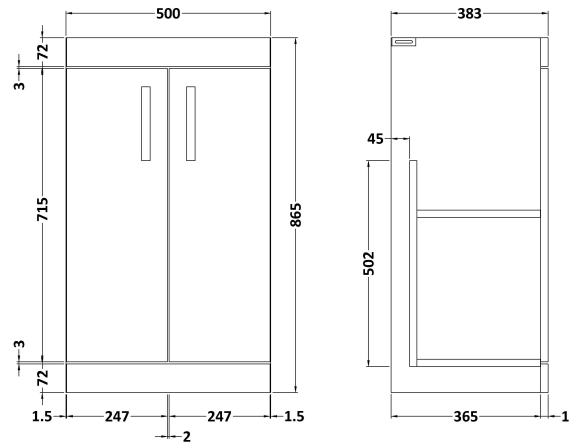

### Product Dimensions

Height (mm):	865
Width (mm):	500
Depth (mm):	383
Nett Weight (kg):	18.5

### Packaging Dimensions

Height (mm):	900
Width (mm):	530
Depth (mm):	410
Gross Weight (kg):	19

### Product Dimensions

Height (mm):	160
Width (mm):	510
Depth (mm):	440
Nett Weight (kg):	9

### Packaging Dimensions

Height (mm):	190
Width (mm):	530
Depth (mm):	415
Gross Weight (kg):	9.5