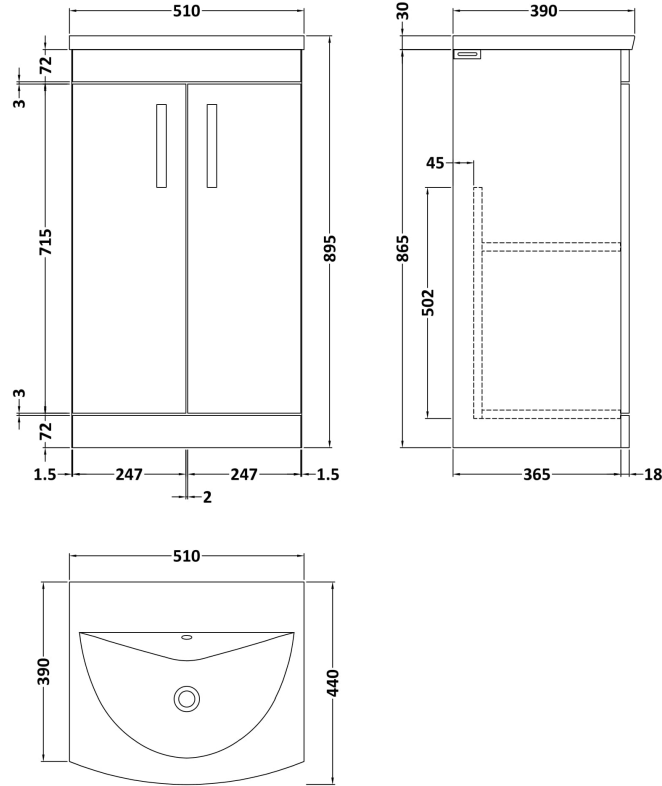

Sales Code: ATH001G

Description: 500 Fs 2-Door Vanity & Basin 4

Packaging Details

Barcode: 5056462621234