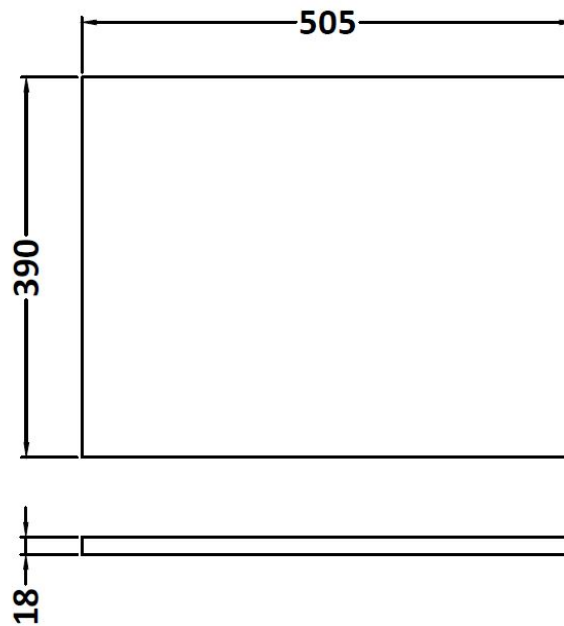

Packaging Dimensions

Height (mm):	900
Width (mm):	530
Depth (mm):	410
Gross Weight (kg):	19

Packaging Data

Box Colour:	Brown Cardboard Box
Box Qty:	1
Label Size:	100 x 50
Label Colour:	White Label
Label Qty:	2

Outer Box Dimensions (If Applicable)

Height (mm):	
Width (mm):	
Depth (mm):	
Gross Weight (kg):	
Barcode:	5055275825365

Product Details

Country of Origin:	United Kingdom
Fitting Instruction:	No
CE & UKCA:	N/A
FSC Certified Materials:	Yes
Colour:	Driftwood
Construction Method:	Cam & Wood Dowel
Construction Type:	Rigid
Cabinet Finish:	MFC Textured Woodgrain
Fascia Finish:	MFC Textured Woodgrain
Cabinet Thickness (mm):	18
Fascia Thickness (mm):	18
Drawer Included:	No
Drawer Type:	Not Applicable
No of Shelves:	1
Hinge Type:	95 Degree Clip-On Soft Close
Hinge Included:	Yes, Supplied
Adjustable Legs:	No, Not Required
Fixings Included:	Yes
Handle Style:	Contemporary
Waste Shroud:	No
Handle Included:	Yes, Supplied
Handle Type:	D-Shape

Sales Code: MWD250

Description: 500 Worktop (505X390x18mm)

Product Dimensions

Height (mm):	18
Width (mm):	505
Depth (mm):	390
Nett Weight (kg):	2

Packaging Dimensions

Height (mm):	25
Width (mm):	525
Depth (mm):	410
Gross Weight (kg):	2

Packaging Data

Box Colour:	Brown Cardboard Box
Box Qty:	1
Label Size:	50 x 100
Label Colour:	White Label
Label Qty:	2

Outer Box Dimensions (If Applicable)

Height (mm):	
Width (mm):	
Depth (mm):	
Gross Weight (kg):	
Barcode:	5055275893531