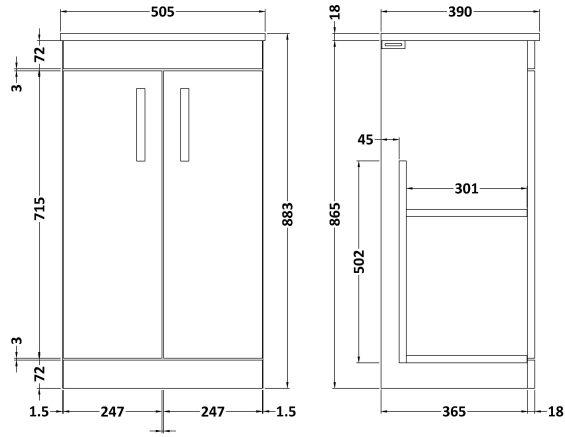

Sales Code: ATH001W

Description: 500 Fs 2-Door Vanity & Worktop

Packaging Details

Barcode: 5056211801313

Sales Code: MOC102

Description: 500 2-Door Floor Standing Unit

Product Dimensions

Height (mm):	865
Width (mm):	500
Depth (mm):	383
Nett Weight (kg):	18.5

Packaging Dimensions

Height (mm):	900
Width (mm):	530
Depth (mm):	410
Gross Weight (kg):	19

Packaging Data

Box Colour:	Brown Cardboard Box
Box Qty:	1
Label Size:	100 x 50
Label Colour:	White Label
Label Qty:	2

Outer Box Dimensions (If Applicable)

Height (mm):	
Width (mm):	
Depth (mm):	
Gross Weight (kg):	
Barcode:	5055275825365

Product Details

Country of Origin:	United Kingdom
Fitting Instruction:	No
CE & UKCA:	N/A
FSC Certified Materials:	Yes
Colour:	Driftwood
Construction Method:	Cam & Wood Dowel
Construction Type:	Rigid
Cabinet Finish:	MFC Textured Woodgrain
Fascia Finish:	MFC Textured Woodgrain
Cabinet Thickness (mm):	18
Fascia Thickness (mm):	18
Drawer Included:	No
Drawer Type:	Not Applicable
No of Shelves:	1
Hinge Type:	95 Degree Clip-On Soft Close
Hinge Included:	Yes, Supplied
Adjustable Legs:	No, Not Required
Fixings Included:	Yes
Handle Style:	Contemporary
Waste Shroud:	No
Handle Included:	Yes, Supplied
Handle Type:	D-Shape

Sales Code: MWD250

Description: 500 Worktop (505X390x18mm)

Product Dimensions

Height (mm):	18
Width (mm):	505
Depth (mm):	390
Nett Weight (kg):	2

Packaging Dimensions

Height (mm):	25
Width (mm):	525
Depth (mm):	410
Gross Weight (kg):	2