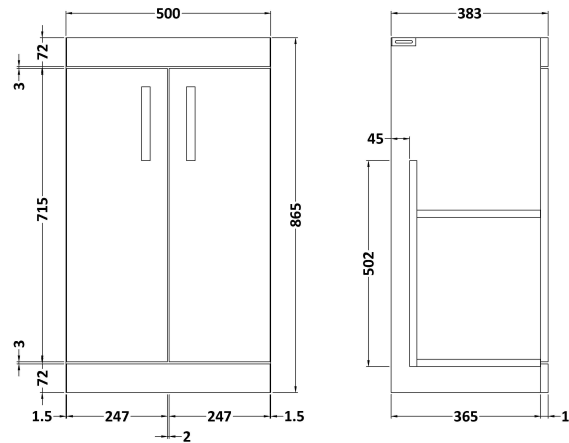

Sales Code: ATH001W

Description: 500 Fs 2-Door Vanity & Worktop

Packaging Details

Barcode: 5056211801313

Sales Code: MOC102

Description: 500 2-Door Floor Standing Unit

Product Dimensions

Height (mm):	865
Width (mm):	500
Depth (mm):	383
Nett Weight (kg):	18.5

Packaging Dimensions

Height (mm):	900
Width (mm):	530
Depth (mm):	410
Gross Weight (kg):	19

Packaging Data

Box Colour:	Brown Cardboard Box
Box Qty:	1
Label Size:	100 x 50
Label Colour:	White Label
Label Qty:	2

Outer Box Dimensions (If Applicable)

Height (mm):	
Width (mm):	
Depth (mm):	
Gross Weight (kg):	
Barcode:	5055275825365

Product Details

Country of Origin:	United Kingdom
Fitting Instruction:	No
CE & UKCA:	N/A
FSC Certified Materials:	Yes
Colour:	Driftwood
Construction Method:	Cam & Wood Dowel
Construction Type:	Rigid
Cabinet Finish:	MFC Textured Woodgrain
Fascia Finish:	MFC Textured Woodgrain
Cabinet Thickness (mm):	18
Fascia Thickness (mm):	18
Drawer Included:	No
Drawer Type:	Not Applicable
No of Shelves:	1
Hinge Type:	95 Degree Clip-On Soft Close
Hinge Included:	Yes, Supplied
Adjustable Legs:	No, Not Required
Fixings Included:	Yes
Handle Style:	Contemporary
Waste Shroud:	No
Handle Included:	Yes, Supplied
Handle Type:	D-Shape

Sales Code: MWD250

Description: 500 Worktop (505X390x18mm)

Product Dimensions

Height (mm):	18
Width (mm):	505
Depth (mm):	390
Nett Weight (kg):	2

Packaging Dimensions

Height (mm):	25
Width (mm):	525
Depth (mm):	410
Gross Weight (kg):	2