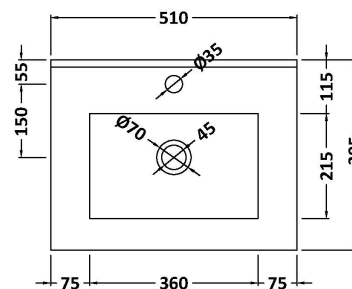

Packaging Dimensions

Height (mm):	900
Width (mm):	530
Depth (mm):	410
Gross Weight (kg):	19

Packaging Data

Box Colour:	Brown Cardboard Box
Box Qty:	1
Label Size:	100 x 50
Label Colour:	White Label
Label Qty:	2

Outer Box Dimensions (If Applicable)

Height (mm):	
Width (mm):	
Depth (mm):	
Gross Weight (kg):	
Barcode:	5055275825372

Product Details

Country of Origin:	United Kingdom
Fitting Instruction:	No
CE & UKCA:	N/A
FSC Certified Materials:	Yes
Colour:	Anthracite Woodgrain
Construction Method:	Cam & Wood Dowel
Construction Type:	Rigid
Cabinet Finish:	MFC Textured Woodgrain
Fascia Finish:	MFC Textured Woodgrain
Cabinet Thickness (mm):	18
Fascia Thickness (mm):	18
Drawer Included:	No
Drawer Type:	Not Applicable
No of Shelves:	1
Hinge Type:	95 Degree Clip-On Soft Close
Hinge Included:	Yes, Supplied
Adjustable Legs:	No, Not Required
Fixings Included:	Yes
Handle Style:	Contemporary
Waste Shroud:	No
Handle Included:	Yes, Supplied
Handle Type:	D-Shape

Sales Code: NVM001

Description: 500mm Minimalist Basin 1Th

Product Dimensions

Height (mm):	170
Width (mm):	500
Depth (mm):	390
Nett Weight (kg):	9

Packaging Dimensions

Height (mm):	400
Width (mm):	520
Depth (mm):	200
Gross Weight (kg):	9

Packaging Data

Box Colour:	Brown Cardboard Box
Box Qty:	1
Label Size:	105 x 50
Label Colour:	White Label
Label Qty:	1

Outer Box Dimensions (If Applicable)

Height (mm):	
Width (mm):	
Depth (mm):	
Gross Weight (kg):	
Barcode:	5055275828670