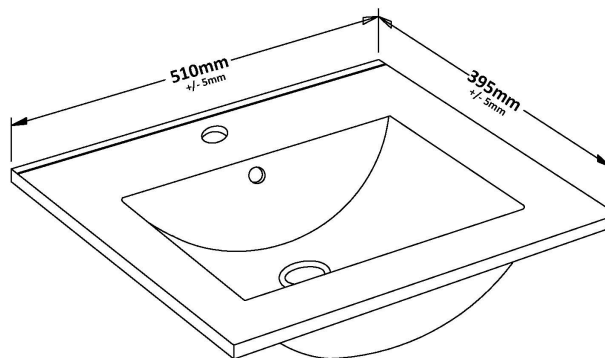

Packaging Dimensions

Height (mm):	900
Width (mm):	530
Depth (mm):	410
Gross Weight (kg):	19

Packaging Data

Box Colour:	Brown Cardboard Box
Box Qty:	1
Label Size:	100 x 50
Label Colour:	White Label
Label Qty:	2

Outer Box Dimensions (If Applicable)

Height (mm):	
Width (mm):	
Depth (mm):	
Gross Weight (kg):	
Barcode:	5055275825372

Product Details

Country of Origin:	United Kingdom
Fitting Instruction:	No
CE & UKCA:	N/A
FSC Certified Materials:	Yes
Colour:	Anthracite Woodgrain
Construction Method:	Cam & Wood Dowel
Construction Type:	Rigid
Cabinet Finish:	MFC Textured Woodgrain
Fascia Finish:	MFC Textured Woodgrain
Cabinet Thickness (mm):	18
Fascia Thickness (mm):	18
Drawer Included:	No
Drawer Type:	Not Applicable
No of Shelves:	1
Hinge Type:	95 Degree Clip-On Soft Close
Hinge Included:	Yes, Supplied
Adjustable Legs:	No, Not Required
Fixings Included:	Yes
Handle Style:	Contemporary
Waste Shroud:	No
Handle Included:	Yes, Supplied
Handle Type:	D-Shape

Sales Code: NVM001

Description: 500mm Minimalist Basin 1Th

Product Dimensions

Height (mm):	170
Width (mm):	500
Depth (mm):	390
Nett Weight (kg):	9

Packaging Dimensions

Height (mm):	400
Width (mm):	520
Depth (mm):	200
Gross Weight (kg):	9

Packaging Data

Box Colour:	Brown Cardboard Box
Box Qty:	1
Label Size:	105 x 50
Label Colour:	White Label
Label Qty:	1

Outer Box Dimensions (If Applicable)

Height (mm):	
Width (mm):	
Depth (mm):	
Gross Weight (kg):	
Barcode:	5055275828670