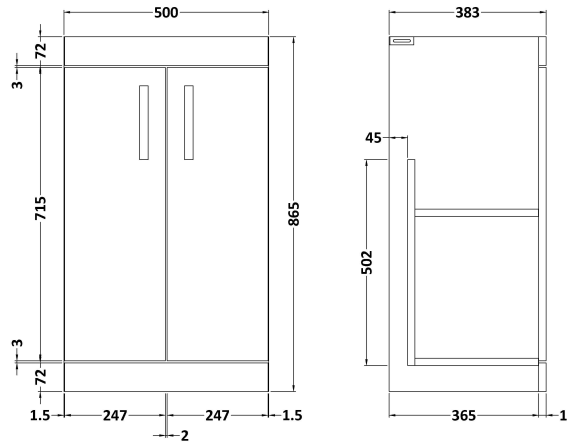

Sales Code: ATH004B

Description: 500 Fs 2-Door Vanity & Basin 2

Packaging Details

Barcode: 5055275899939

Sales Code: MOD502

Description: 500 2-Door F/S Unit

Product Dimensions

Height (mm):	865
Width (mm):	500
Depth (mm):	383
Nett Weight (kg):	18.5

Packaging Dimensions

Height (mm):	900
Width (mm):	530
Depth (mm):	410
Gross Weight (kg):	19

Packaging Data

Box Colour:	Brown Cardboard Box
Box Qty:	1
Label Size:	100 x 50
Label Colour:	White Label
Label Qty:	2

Sales Code: NVM001

Description: 500mm Minimalist Basin 1Th

Product Dimensions

Height (mm):	170
Width (mm):	500
Depth (mm):	390
Nett Weight (kg):	9

Packaging Dimensions

Height (mm):	400
Width (mm):	520
Depth (mm):	200
Gross Weight (kg):	9

Packaging Data

Box Colour:	Brown Cardboard Box
Box Qty:	1
Label Size:	105 x 50
Label Colour:	White Label
Label Qty:	1

Outer Box Dimensions (If Applicable)

Height (mm):	
Width (mm):	
Depth (mm):	
Gross Weight (kg):	
Barcode:	5055275828670