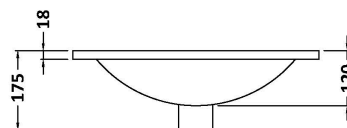

Packaging Dimensions

Height (mm):	900
Width (mm):	530
Depth (mm):	410
Gross Weight (kg):	19

Packaging Data

Box Colour:	Brown Cardboard Box
Box Qty:	1
Label Size:	100 x 50
Label Colour:	White Label
Label Qty:	2

Outer Box Dimensions (If Applicable)

Height (mm):	
Width (mm):	
Depth (mm):	
Gross Weight (kg):	
Barcode:	5055275825372

Product Details

Country of Origin:	United Kingdom
Fitting Instruction:	No
CE & UKCA:	N/A
FSC Certified Materials:	Yes
Colour:	Anthracite Woodgrain
Construction Method:	Cam & Wood Dowel
Construction Type:	Rigid
Cabinet Finish:	MFC Textured Woodgrain
Fascia Finish:	MFC Textured Woodgrain
Cabinet Thickness (mm):	18
Fascia Thickness (mm):	18
Drawer Included:	No
Drawer Type:	Not Applicable
No of Shelves:	1
Hinge Type:	95 Degree Clip-On Soft Close
Hinge Included:	Yes, Supplied
Adjustable Legs:	No, Not Required
Fixings Included:	Yes
Handle Style:	Contemporary
Waste Shroud:	No
Handle Included:	Yes, Supplied
Handle Type:	D-Shape

Sales Code: NVM001

Description: 500mm Minimalist Basin 1Th

Product Dimensions

Height (mm):	170
Width (mm):	500
Depth (mm):	390
Nett Weight (kg):	9

Packaging Dimensions

Height (mm):	400
Width (mm):	520
Depth (mm):	200
Gross Weight (kg):	9

Packaging Data

Box Colour:	Brown Cardboard Box
Box Qty:	1
Label Size:	105 x 50
Label Colour:	White Label
Label Qty:	1

Outer Box Dimensions (If Applicable)

Height (mm):	
Width (mm):	
Depth (mm):	
Gross Weight (kg):	
Barcode:	5055275828670