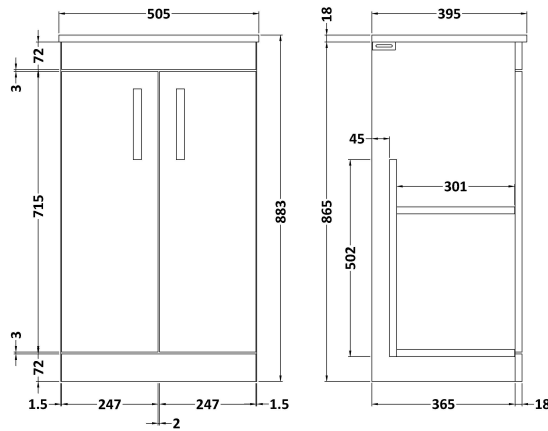

Sales Code: ATH004B

Description: 500 Fs 2-Door Vanity & Basin 2

Packaging Details

Barcode: 5055275899939

Sales Code: MOD502

Description: 500 2-Door F/S Unit

Product Dimensions

Height (mm):	865
Width (mm):	500
Depth (mm):	383
Nett Weight (kg):	18.5

Packaging Dimensions

Height (mm):	900
Width (mm):	530
Depth (mm):	410
Gross Weight (kg):	19

Packaging Data

Box Colour:	Brown Cardboard Box
Box Qty:	1
Label Size:	100 x 50
Label Colour:	White Label
Label Qty:	2

Sales Code: NVM001

Description: 500mm Minimalist Basin 1Th

Product Dimensions

Height (mm):	170
Width (mm):	500
Depth (mm):	390
Nett Weight (kg):	9

Packaging Dimensions

Height (mm):	400
Width (mm):	520
Depth (mm):	200
Gross Weight (kg):	9

Packaging Data

Box Colour:	Brown Cardboard Box
Box Qty:	1
Label Size:	105 x 50
Label Colour:	White Label
Label Qty:	1

Outer Box Dimensions (If Applicable)

Height (mm):	
Width (mm):	
Depth (mm):	
Gross Weight (kg):	
Barcode:	5055275828670