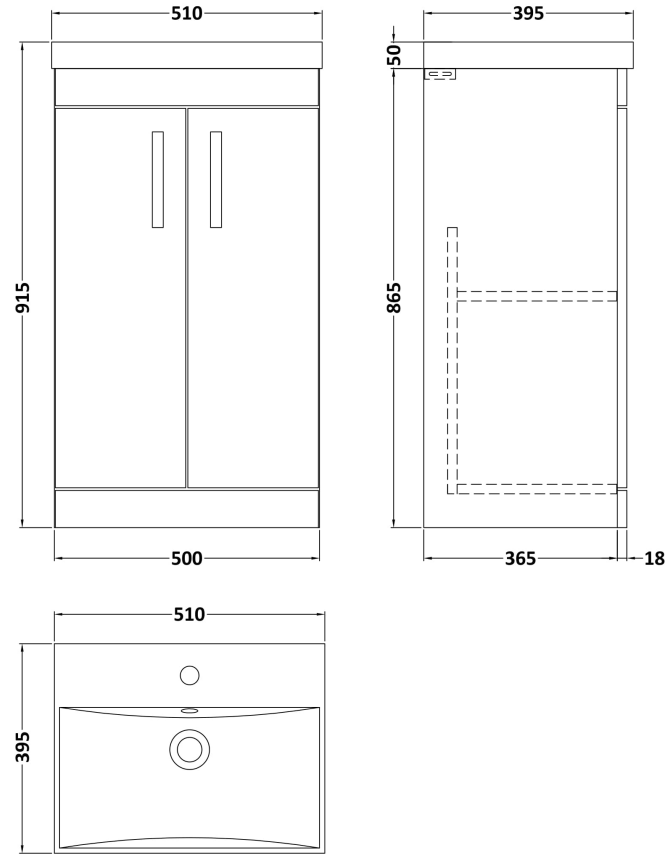

Sales Code: ATH004D

Description: 500 Fs 2-Door Vanity & Basin 3

Packaging Details

Barcode: 5056211863779

Sales Code: MOD502

Description: 500 2-Door F/S Unit

Product Dimensions

Height (mm):	865
Width (mm):	500
Depth (mm):	383
Nett Weight (kg):	18.5

Packaging Dimensions

Height (mm):	900
Width (mm):	530
Depth (mm):	410
Gross Weight (kg):	19

Packaging Data

Box Colour:	Brown Cardboard Box
Box Qty:	1
Label Size:	100 x 50
Label Colour:	White Label
Label Qty:	2

Outer Box Dimensions (If Applicable)

Height (mm):	
Width (mm):	
Depth (mm):	
Gross Weight (kg):	
Barcode:	5055275825372

Product Details

Country of Origin:	United Kingdom
Fitting Instruction:	No
CE & UKCA:	N/A
FSC Certified Materials:	Yes
Colour:	Anthracite Woodgrain
Construction Method:	Cam & Wood Dowel
Construction Type:	Rigid
Cabinet Finish:	MFC Textured Woodgrain
Fascia Finish:	MFC Textured Woodgrain
Cabinet Thickness (mm):	18
Fascia Thickness (mm):	18
Drawer Included:	No
Drawer Type:	Not Applicable
No of Shelves:	1
Hinge Type:	95 Degree Clip-On Soft Close
Hinge Included:	Yes, Supplied
Adjustable Legs:	No, Not Required
Fixings Included:	Yes
Handle Style:	Contemporary
Waste Shroud:	No
Handle Included:	Yes, Supplied
Handle Type:	D-Shape

Sales Code: NVM032

Description: 500 Thin Edged Basin 1Th

Product Dimensions

Height (mm):	170
Width (mm):	510
Depth (mm):	395
Nett Weight (kg):	9.5

Packaging Dimensions

Height (mm):	190
Width (mm):	530
Depth (mm):	415
Gross Weight (kg):	10