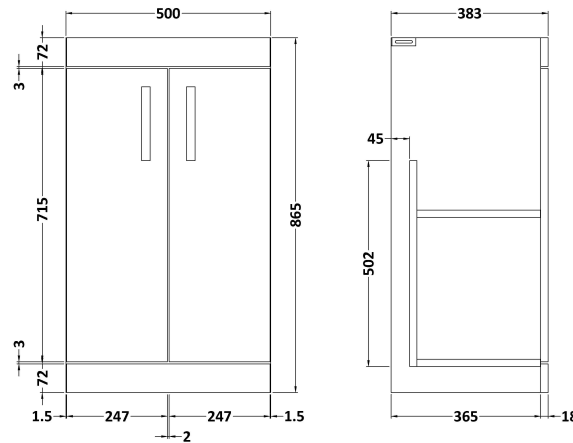

Sales Code: ATH004D

Description: 500 Fs 2-Door Vanity & Basin 3

Packaging Details

Barcode: 5056211863779

Sales Code: MOD502

Description: 500 2-Door F/S Unit

Product Dimensions

Height (mm):	865
Width (mm):	500
Depth (mm):	383
Nett Weight (kg):	18.5

Packaging Dimensions

Height (mm):	900
Width (mm):	530
Depth (mm):	410
Gross Weight (kg):	19

Packaging Data

Box Colour:	Brown Cardboard Box
Box Qty:	1
Label Size:	100 x 50
Label Colour:	White Label
Label Qty:	2

Outer Box Dimensions (If Applicable)

Height (mm):	
Width (mm):	
Depth (mm):	
Gross Weight (kg):	
Barcode:	5055275825372

Product Details

Country of Origin:	United Kingdom
Fitting Instruction:	No
CE & UKCA:	N/A
FSC Certified Materials:	Yes
Colour:	Anthracite Woodgrain
Construction Method:	Cam & Wood Dowel
Construction Type:	Rigid
Cabinet Finish:	MFC Textured Woodgrain
Fascia Finish:	MFC Textured Woodgrain
Cabinet Thickness (mm):	18
Fascia Thickness (mm):	18
Drawer Included:	No
Drawer Type:	Not Applicable
No of Shelves:	1
Hinge Type:	95 Degree Clip-On Soft Close
Hinge Included:	Yes, Supplied
Adjustable Legs:	No, Not Required
Fixings Included:	Yes
Handle Style:	Contemporary
Waste Shroud:	No
Handle Included:	Yes, Supplied
Handle Type:	D-Shape

Sales Code: NVM032

Description: 500 Thin Edged Basin 1Th

Product Dimensions

Height (mm):	170
Width (mm):	510
Depth (mm):	395
Nett Weight (kg):	9.5

Packaging Dimensions

Height (mm):	190
Width (mm):	530
Depth (mm):	415
Gross Weight (kg):	10