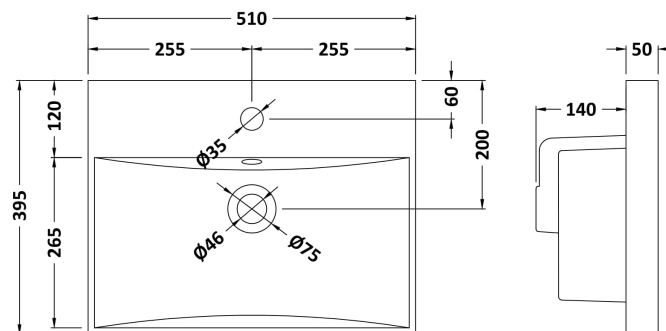

Packaging Dimensions

Height (mm):	900
Width (mm):	530
Depth (mm):	410
Gross Weight (kg):	19

Packaging Data

Box Colour:	Brown Cardboard Box
Box Qty:	1
Label Size:	100 x 50
Label Colour:	White Label
Label Qty:	2

Outer Box Dimensions (If Applicable)

Height (mm):	
Width (mm):	
Depth (mm):	
Gross Weight (kg):	
Barcode:	5055275825372

Product Details

Country of Origin:	United Kingdom
Fitting Instruction:	No
CE & UKCA:	N/A
FSC Certified Materials:	Yes
Colour:	Anthracite Woodgrain
Construction Method:	Cam & Wood Dowel
Construction Type:	Rigid
Cabinet Finish:	MFC Textured Woodgrain
Fascia Finish:	MFC Textured Woodgrain
Cabinet Thickness (mm):	18
Fascia Thickness (mm):	18
Drawer Included:	No
Drawer Type:	Not Applicable
No of Shelves:	1
Hinge Type:	95 Degree Clip-On Soft Close
Hinge Included:	Yes, Supplied
Adjustable Legs:	No, Not Required
Fixings Included:	Yes
Handle Style:	Contemporary
Waste Shroud:	No
Handle Included:	Yes, Supplied
Handle Type:	D-Shape

Sales Code: NVM032

Description: 500 Thin Edged Basin 1Th

Product Dimensions

Height (mm):	170
Width (mm):	510
Depth (mm):	395
Nett Weight (kg):	9.5

Packaging Dimensions

Height (mm):	190
Width (mm):	530
Depth (mm):	415
Gross Weight (kg):	10

Packaging Data

Box Colour:	Brown Cardboard Box - Printed
Box Qty:	1
Label Size:	100 x 50
Label Colour:	White Label
Label Qty:	2

Outer Box Dimensions (If Applicable)

Height (mm):	
Width (mm):	
Depth (mm):	
Gross Weight (kg):	
Barcode:	5056211853411