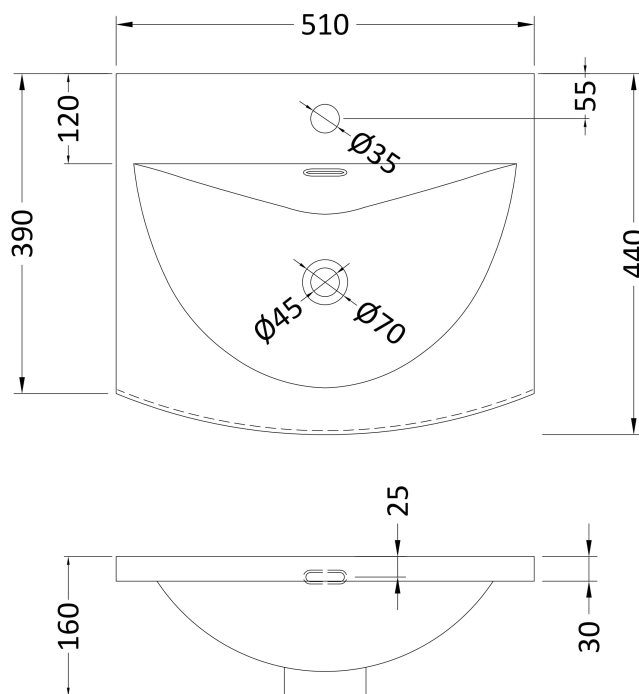

Packaging Dimensions

Height (mm):	900
Width (mm):	530
Depth (mm):	410
Gross Weight (kg):	19

Packaging Data

Box Colour:	Brown Cardboard Box
Box Qty:	1
Label Size:	100 x 50
Label Colour:	White Label
Label Qty:	2

Outer Box Dimensions (If Applicable)

Height (mm):	
Width (mm):	
Depth (mm):	
Gross Weight (kg):	
Barcode:	5055275825372

Product Details

Country of Origin:	United Kingdom
Fitting Instruction:	No
CE & UKCA:	N/A
FSC Certified Materials:	Yes
Colour:	Anthracite Woodgrain
Construction Method:	Cam & Wood Dowel
Construction Type:	Rigid
Cabinet Finish:	MFC Textured Woodgrain
Fascia Finish:	MFC Textured Woodgrain
Cabinet Thickness (mm):	18
Fascia Thickness (mm):	18
Drawer Included:	No
Drawer Type:	Not Applicable
No of Shelves:	1
Hinge Type:	95 Degree Clip-On Soft Close
Hinge Included:	Yes, Supplied
Adjustable Legs:	No, Not Required
Fixings Included:	Yes
Handle Style:	Contemporary
Waste Shroud:	No
Handle Included:	Yes, Supplied
Handle Type:	D-Shape

Sales Code: NVM042

Description: 500 Curved Basin 1Th

Product Dimensions

Height (mm):	160
Width (mm):	510
Depth (mm):	440
Nett Weight (kg):	9

Packaging Dimensions

Height (mm):	190
Width (mm):	530
Depth (mm):	415
Gross Weight (kg):	9.5

Packaging Data

Box Colour:	Brown Cardboard Box - Printed
Box Qty:	1
Label Size:	100 x 50
Label Colour:	White Label
Label Qty:	2

Outer Box Dimensions (If Applicable)

Height (mm):	
Width (mm):	
Depth (mm):	
Gross Weight (kg):	
Barcode:	5056462620985