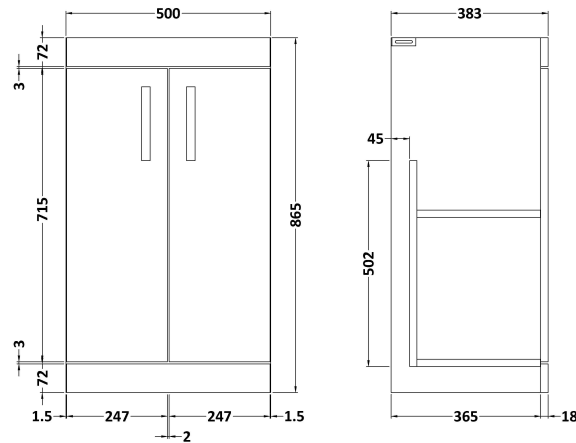

Sales Code: ATH004G

Description: 500 Fs 2-Door Vanity & Basin 4

Packaging Details

Barcode: 5056462621258

Sales Code: MOD502

Description: 500 2-Door F/S Unit

Product Dimensions

Height (mm):	865
Width (mm):	500
Depth (mm):	383
Nett Weight (kg):	18.5

Packaging Dimensions

Height (mm):	900
Width (mm):	530
Depth (mm):	410
Gross Weight (kg):	19

Packaging Data

Box Colour:	Brown Cardboard Box
Box Qty:	1
Label Size:	100 x 50
Label Colour:	White Label
Label Qty:	2

Outer Box Dimensions (If Applicable)

Height (mm):	
Width (mm):	
Depth (mm):	
Gross Weight (kg):	
Barcode:	5055275825372

Product Details

Country of Origin:	United Kingdom
Fitting Instruction:	No
CE & UKCA:	N/A
FSC Certified Materials:	Yes
Colour:	Anthracite Woodgrain
Construction Method:	Cam & Wood Dowel
Construction Type:	Rigid
Cabinet Finish:	MFC Textured Woodgrain
Fascia Finish:	MFC Textured Woodgrain
Cabinet Thickness (mm):	18
Fascia Thickness (mm):	18
Drawer Included:	No
Drawer Type:	Not Applicable
No of Shelves:	1
Hinge Type:	95 Degree Clip-On Soft Close
Hinge Included:	Yes, Supplied
Adjustable Legs:	No, Not Required
Fixings Included:	Yes
Handle Style:	Contemporary
Waste Shroud:	No
Handle Included:	Yes, Supplied
Handle Type:	D-Shape

Sales Code: NVM042

Description: 500 Curved Basin 1Th

Product Dimensions

Height (mm):	160
Width (mm):	510
Depth (mm):	440
Nett Weight (kg):	9

Packaging Dimensions

Height (mm):	190
Width (mm):	530
Depth (mm):	415
Gross Weight (kg):	9.5