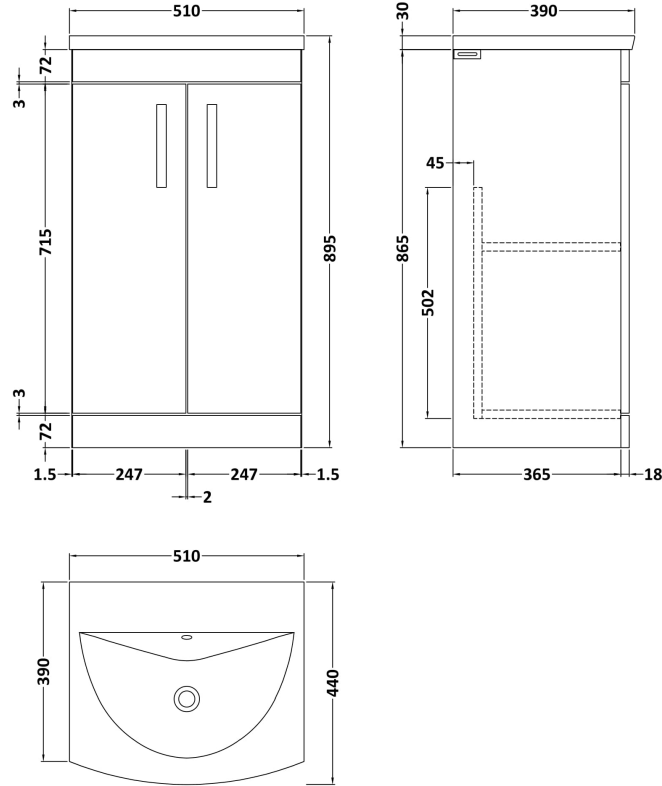

Sales Code: ATH004G

Description: 500 Fs 2-Door Vanity & Basin 4

Packaging Details

Barcode: 5056462621258

Sales Code: MOD502

Description: 500 2-Door F/S Unit

Product Dimensions

Height (mm):	865
Width (mm):	500
Depth (mm):	383
Nett Weight (kg):	18.5

Packaging Dimensions

Height (mm):	900
Width (mm):	530
Depth (mm):	410
Gross Weight (kg):	19

Packaging Data

Box Colour:	Brown Cardboard Box
Box Qty:	1
Label Size:	100 x 50
Label Colour:	White Label
Label Qty:	2

Outer Box Dimensions (If Applicable)

Height (mm):	
Width (mm):	
Depth (mm):	
Gross Weight (kg):	
Barcode:	5055275825372

Product Details

Country of Origin:	United Kingdom
Fitting Instruction:	No
CE & UKCA:	N/A
FSC Certified Materials:	Yes
Colour:	Anthracite Woodgrain
Construction Method:	Cam & Wood Dowel
Construction Type:	Rigid
Cabinet Finish:	MFC Textured Woodgrain
Fascia Finish:	MFC Textured Woodgrain
Cabinet Thickness (mm):	18
Fascia Thickness (mm):	18
Drawer Included:	No
Drawer Type:	Not Applicable
No of Shelves:	1
Hinge Type:	95 Degree Clip-On Soft Close
Hinge Included:	Yes, Supplied
Adjustable Legs:	No, Not Required
Fixings Included:	Yes
Handle Style:	Contemporary
Waste Shroud:	No
Handle Included:	Yes, Supplied
Handle Type:	D-Shape

Sales Code: NVM042

Description: 500 Curved Basin 1Th

Product Dimensions

Height (mm):	160
Width (mm):	510
Depth (mm):	440
Nett Weight (kg):	9

Packaging Dimensions

Height (mm):	190
Width (mm):	530
Depth (mm):	415
Gross Weight (kg):	9.5