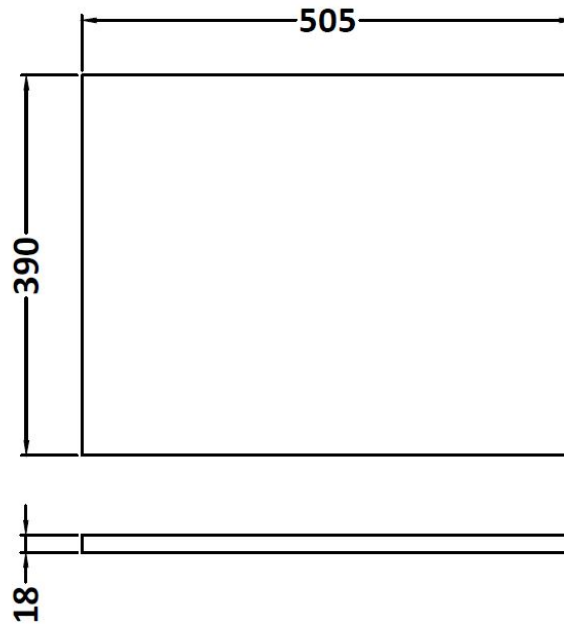

Packaging Dimensions

Height (mm):	900
Width (mm):	530
Depth (mm):	410
Gross Weight (kg):	19

Packaging Data

Box Colour:	Brown Cardboard Box
Box Qty:	1
Label Size:	100 x 50
Label Colour:	White Label
Label Qty:	2

Outer Box Dimensions (If Applicable)

Height (mm):	
Width (mm):	
Depth (mm):	
Gross Weight (kg):	
Barcode:	5055275825372

Product Details

Country of Origin:	United Kingdom
Fitting Instruction:	No
CE & UKCA:	N/A
FSC Certified Materials:	Yes
Colour:	Anthracite Woodgrain
Construction Method:	Cam & Wood Dowel
Construction Type:	Rigid
Cabinet Finish:	MFC Textured Woodgrain
Fascia Finish:	MFC Textured Woodgrain
Cabinet Thickness (mm):	18
Fascia Thickness (mm):	18
Drawer Included:	No
Drawer Type:	Not Applicable
No of Shelves:	1
Hinge Type:	95 Degree Clip-On Soft Close
Hinge Included:	Yes, Supplied
Adjustable Legs:	No, Not Required
Fixings Included:	Yes
Handle Style:	Contemporary
Waste Shroud:	No
Handle Included:	Yes, Supplied
Handle Type:	D-Shape

Sales Code: MWD550

Description: 500 Worktop (505X390x18mm)

Product Dimensions

Height (mm):	18
Width (mm):	505
Depth (mm):	390
Nett Weight (kg):	2

Packaging Dimensions

Height (mm):	25
Width (mm):	525
Depth (mm):	410
Gross Weight (kg):	2.5

Packaging Data

Box Colour:	Brown Cardboard Box
Box Qty:	1
Label Size:	50 x 100
Label Colour:	White Label
Label Qty:	2

Outer Box Dimensions (If Applicable)

Height (mm):	
Width (mm):	
Depth (mm):	
Gross Weight (kg):	
Barcode:	5055275826270