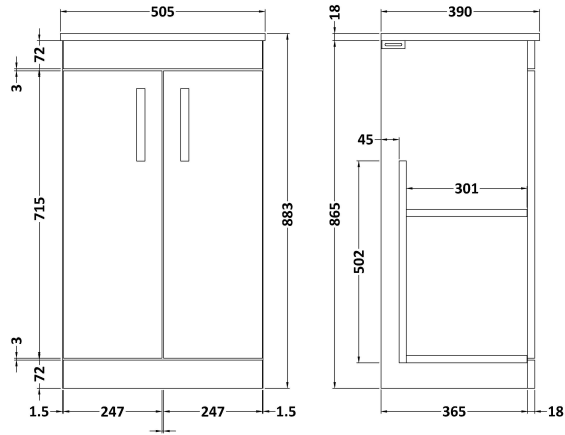

Sales Code: ATH004W

Description: 500 Fs 2-Door Vanity & Worktop

Packaging Details

Barcode: 5056211801337

Sales Code: MOD502

Description: 500 2-Door F/S Unit

Product Dimensions

Height (mm):	865
Width (mm):	500
Depth (mm):	383
Nett Weight (kg):	18.5

Packaging Dimensions

Height (mm):	900
Width (mm):	530
Depth (mm):	410
Gross Weight (kg):	19

Packaging Data

Box Colour:	Brown Cardboard Box
Box Qty:	1
Label Size:	100 x 50
Label Colour:	White Label
Label Qty:	2

Outer Box Dimensions (If Applicable)

Height (mm):	
Width (mm):	
Depth (mm):	
Gross Weight (kg):	
Barcode:	5055275825372

Product Details

Country of Origin:	United Kingdom
Fitting Instruction:	No
CE & UKCA:	N/A
FSC Certified Materials:	Yes
Colour:	Anthracite Woodgrain
Construction Method:	Cam & Wood Dowel
Construction Type:	Rigid
Cabinet Finish:	MFC Textured Woodgrain
Fascia Finish:	MFC Textured Woodgrain
Cabinet Thickness (mm):	18
Fascia Thickness (mm):	18
Drawer Included:	No
Drawer Type:	Not Applicable
No of Shelves:	1
Hinge Type:	95 Degree Clip-On Soft Close
Hinge Included:	Yes, Supplied
Adjustable Legs:	No, Not Required
Fixings Included:	Yes
Handle Style:	Contemporary
Waste Shroud:	No
Handle Included:	Yes, Supplied
Handle Type:	D-Shape

Sales Code: MWD550

Description: 500 Worktop (505X390x18mm)

Product Dimensions

Height (mm):	18
Width (mm):	505
Depth (mm):	390
Nett Weight (kg):	2

Packaging Dimensions

Height (mm):	25
Width (mm):	525
Depth (mm):	410
Gross Weight (kg):	2.5