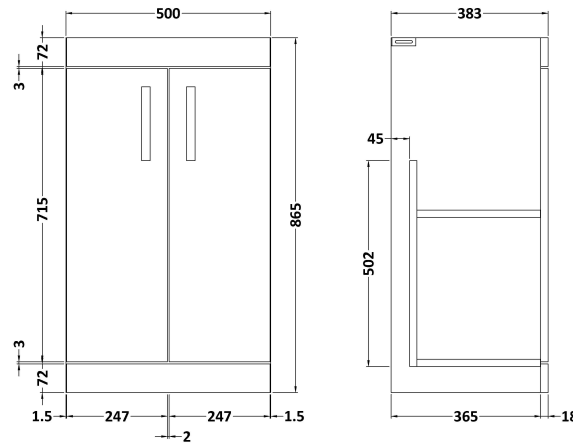

Sales Code: ATH004W

Description: 500 Fs 2-Door Vanity & Worktop

Packaging Details

Barcode: 5056211801337

Sales Code: MOD502

Description: 500 2-Door F/S Unit

Product Dimensions

Height (mm):	865
Width (mm):	500
Depth (mm):	383
Nett Weight (kg):	18.5

Packaging Dimensions

Height (mm):	900
Width (mm):	530
Depth (mm):	410
Gross Weight (kg):	19

Packaging Data

Box Colour:	Brown Cardboard Box
Box Qty:	1
Label Size:	100 x 50
Label Colour:	White Label
Label Qty:	2

Outer Box Dimensions (If Applicable)

Height (mm):	
Width (mm):	
Depth (mm):	
Gross Weight (kg):	
Barcode:	5055275825372

Product Details

Country of Origin:	United Kingdom
Fitting Instruction:	No
CE & UKCA:	N/A
FSC Certified Materials:	Yes
Colour:	Anthracite Woodgrain
Construction Method:	Cam & Wood Dowel
Construction Type:	Rigid
Cabinet Finish:	MFC Textured Woodgrain
Fascia Finish:	MFC Textured Woodgrain
Cabinet Thickness (mm):	18
Fascia Thickness (mm):	18
Drawer Included:	No
Drawer Type:	Not Applicable
No of Shelves:	1
Hinge Type:	95 Degree Clip-On Soft Close
Hinge Included:	Yes, Supplied
Adjustable Legs:	No, Not Required
Fixings Included:	Yes
Handle Style:	Contemporary
Waste Shroud:	No
Handle Included:	Yes, Supplied
Handle Type:	D-Shape

Sales Code: MWD550

Description: 500 Worktop (505X390x18mm)

Product Dimensions

Height (mm):	18
Width (mm):	505
Depth (mm):	390
Nett Weight (kg):	2

Packaging Dimensions

Height (mm):	25
Width (mm):	525
Depth (mm):	410
Gross Weight (kg):	2.5