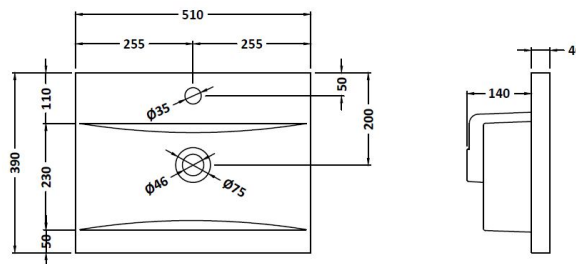

Packaging Dimensions

Height (mm):	900
Width (mm):	530
Depth (mm):	410
Gross Weight (kg):	21

Packaging Data

Box Colour:	Brown Cardboard Box
Box Qty:	1
Label Size:	100 x 50
Label Colour:	White Label
Label Qty:	2

Outer Box Dimensions (If Applicable)

Height (mm):	
Width (mm):	
Depth (mm):	
Gross Weight (kg):	
Barcode:	5055275880418

Product Details

Country of Origin:	United Kingdom
Fitting Instruction:	No
CE & UKCA:	N/A
FSC Certified Materials:	Yes
Colour:	Stone Grey
Construction Method:	Cam & Wood Dowel
Construction Type:	Rigid
Cabinet Finish:	MFC Smooth Matt
Fascia Finish:	MFC Smooth Matt
Cabinet Thickness (mm):	18
Fascia Thickness (mm):	18
Drawer Included:	No
Drawer Type:	Not Applicable
No of Shelves:	1
Hinge Type:	95 Degree Clip-On Soft Close
Hinge Included:	Yes, Supplied
Adjustable Legs:	No, Not Required
Fixings Included:	Yes
Handle Style:	Contemporary
Waste Shroud:	No
Handle Included:	Yes, Supplied
Handle Type:	D-Shape

Sales Code: NVM012

Description: 500 Mid-Edged Basin 1 Th

Product Dimensions

Height (mm):	180
Width (mm):	510
Depth (mm):	390
Nett Weight (kg):	10.54

Packaging Dimensions

Height (mm):	210
Width (mm):	410
Depth (mm):	530
Gross Weight (kg):	10.54

Packaging Data

Box Colour:	Brown Cardboard Box - Printed
Box Qty:	1
Label Size:	100 x 50
Label Colour:	White Label
Label Qty:	2

Outer Box Dimensions (If Applicable)

Height (mm):	
Width (mm):	
Depth (mm):	
Gross Weight (kg):	
Barcode:	5055369043446