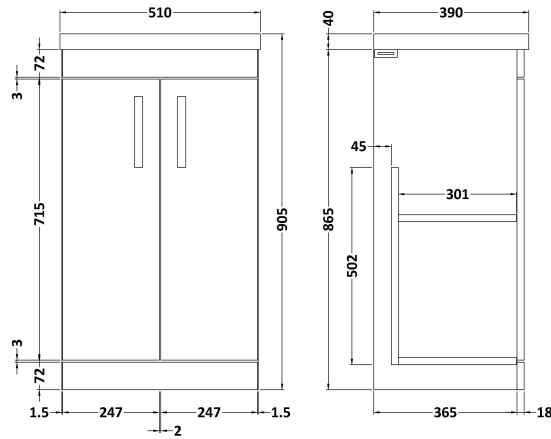

Sales Code: ATH007A

Description: 500 Fs 2-Door Vanity & Basin 1

Packaging Details

Barcode: 5055275899267

Sales Code: MOC502

Description: 500 Floor Standing 2-Door Basin Unit

Product Dimensions

Height (mm):	865
Width (mm):	500
Depth (mm):	383
Nett Weight (kg):	21

Packaging Dimensions

Height (mm):	900
Width (mm):	530
Depth (mm):	410
Gross Weight (kg):	21

Packaging Data

Box Colour:	Brown Cardboard Box
Box Qty:	1
Label Size:	100 x 50
Label Colour:	White Label
Label Qty:	2

Outer Box Dimensions (If Applicable)

Height (mm):	
Width (mm):	
Depth (mm):	
Gross Weight (kg):	
Barcode:	5055275880418

Product Details

Country of Origin:	United Kingdom
Fitting Instruction:	No
CE & UKCA:	N/A
FSC Certified Materials:	Yes
Colour:	Stone Grey
Construction Method:	Cam & Wood Dowel
Construction Type:	Rigid
Cabinet Finish:	MFC Smooth Matt
Fascia Finish:	MFC Smooth Matt
Cabinet Thickness (mm):	18
Fascia Thickness (mm):	18
Drawer Included:	No
Drawer Type:	Not Applicable
No of Shelves:	1
Hinge Type:	95 Degree Clip-On Soft Close
Hinge Included:	Yes, Supplied
Adjustable Legs:	No, Not Required
Fixings Included:	Yes
Handle Style:	Contemporary
Waste Shroud:	No
Handle Included:	Yes, Supplied
Handle Type:	D-Shape

Sales Code: NVM012

Description: 500 Mid-Edged Basin 1 Th

Product Dimensions

Height (mm):	180
Width (mm):	510
Depth (mm):	390
Nett Weight (kg):	10.54

Packaging Dimensions

Height (mm):	210
Width (mm):	410
Depth (mm):	530
Gross Weight (kg):	10.54