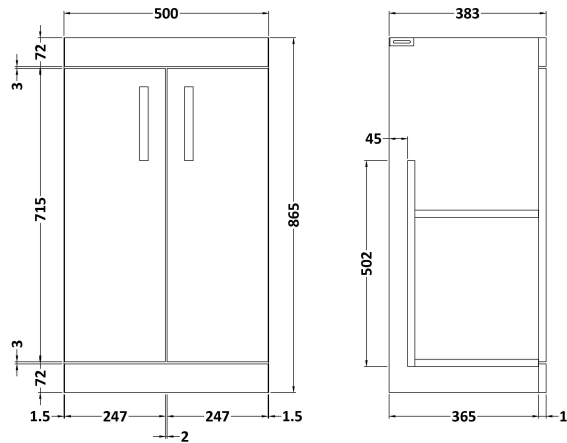

Sales Code: ATH007A

Description: 500 Fs 2-Door Vanity & Basin 1

Packaging Details

Barcode: 5055275899267

Sales Code: MOC502

Description: 500 Floor Standing 2-Door Basin Unit

Product Dimensions

Height (mm):	865
Width (mm):	500
Depth (mm):	383
Nett Weight (kg):	21

Packaging Dimensions

Height (mm):	900
Width (mm):	530
Depth (mm):	410
Gross Weight (kg):	21

Packaging Data

Box Colour:	Brown Cardboard Box
Box Qty:	1
Label Size:	100 x 50
Label Colour:	White Label
Label Qty:	2

Outer Box Dimensions (If Applicable)

Height (mm):	
Width (mm):	
Depth (mm):	
Gross Weight (kg):	
Barcode:	5055275880418

Product Details

Country of Origin:	United Kingdom
Fitting Instruction:	No
CE & UKCA:	N/A
FSC Certified Materials:	Yes
Colour:	Stone Grey
Construction Method:	Cam & Wood Dowel
Construction Type:	Rigid
Cabinet Finish:	MFC Smooth Matt
Fascia Finish:	MFC Smooth Matt
Cabinet Thickness (mm):	18
Fascia Thickness (mm):	18
Drawer Included:	No
Drawer Type:	Not Applicable
No of Shelves:	1
Hinge Type:	95 Degree Clip-On Soft Close
Hinge Included:	Yes, Supplied
Adjustable Legs:	No, Not Required
Fixings Included:	Yes
Handle Style:	Contemporary
Waste Shroud:	No
Handle Included:	Yes, Supplied
Handle Type:	D-Shape

Sales Code: NVM012

Description: 500 Mid-Edged Basin 1 Th

Product Dimensions

Height (mm):	180
Width (mm):	510
Depth (mm):	390
Nett Weight (kg):	10.54

Packaging Dimensions

Height (mm):	210
Width (mm):	410
Depth (mm):	530
Gross Weight (kg):	10.54