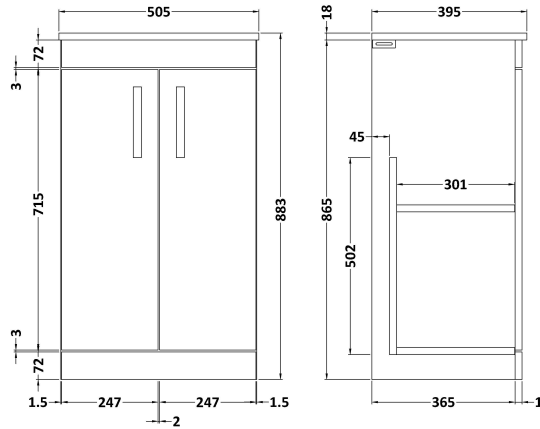

Sales Code: ATH007B

Description: 500 Fs 2-Door Vanity & Basin 2

Packaging Details

Barcode: 5055275899960

Sales Code: MOC502

Description: 500 Floor Standing 2-Door Basin Unit

Product Dimensions

Height (mm):	865
Width (mm):	500
Depth (mm):	383
Nett Weight (kg):	21

Packaging Dimensions

Height (mm):	900
Width (mm):	530
Depth (mm):	410
Gross Weight (kg):	21

Packaging Data

Box Colour:	Brown Cardboard Box
Box Qty:	1
Label Size:	100 x 50
Label Colour:	White Label
Label Qty:	2

Outer Box Dimensions (If Applicable)

Height (mm):	
Width (mm):	
Depth (mm):	
Gross Weight (kg):	
Barcode:	5055275880418

Product Details

Country of Origin:	United Kingdom
Fitting Instruction:	No
CE & UKCA:	N/A
FSC Certified Materials:	Yes
Colour:	Stone Grey
Construction Method:	Cam & Wood Dowel
Construction Type:	Rigid
Cabinet Finish:	MFC Smooth Matt
Fascia Finish:	MFC Smooth Matt
Cabinet Thickness (mm):	18
Fascia Thickness (mm):	18
Drawer Included:	No
Drawer Type:	Not Applicable
No of Shelves:	1
Hinge Type:	95 Degree Clip-On Soft Close
Hinge Included:	Yes, Supplied
Adjustable Legs:	No, Not Required
Fixings Included:	Yes
Handle Style:	Contemporary
Waste Shroud:	No
Handle Included:	Yes, Supplied
Handle Type:	D-Shape

Sales Code: NVM001

Description: 500mm Minimalist Basin 1Th

Product Dimensions

Height (mm):	170
Width (mm):	500
Depth (mm):	390
Nett Weight (kg):	9

Packaging Dimensions

Height (mm):	400
Width (mm):	520
Depth (mm):	200
Gross Weight (kg):	9