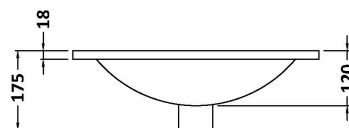

Packaging Dimensions

Height (mm):	900
Width (mm):	530
Depth (mm):	410
Gross Weight (kg):	21

Packaging Data

Box Colour:	Brown Cardboard Box
Box Qty:	1
Label Size:	100 x 50
Label Colour:	White Label
Label Qty:	2

Outer Box Dimensions (If Applicable)

Height (mm):	
Width (mm):	
Depth (mm):	
Gross Weight (kg):	
Barcode:	5055275880418

Product Details

Country of Origin:	United Kingdom
Fitting Instruction:	No
CE & UKCA:	N/A
FSC Certified Materials:	Yes
Colour:	Stone Grey
Construction Method:	Cam & Wood Dowel
Construction Type:	Rigid
Cabinet Finish:	MFC Smooth Matt
Fascia Finish:	MFC Smooth Matt
Cabinet Thickness (mm):	18
Fascia Thickness (mm):	18
Drawer Included:	No
Drawer Type:	Not Applicable
No of Shelves:	1
Hinge Type:	95 Degree Clip-On Soft Close
Hinge Included:	Yes, Supplied
Adjustable Legs:	No, Not Required
Fixings Included:	Yes
Handle Style:	Contemporary
Waste Shroud:	No
Handle Included:	Yes, Supplied
Handle Type:	D-Shape

Sales Code: NVM001

Description: 500mm Minimalist Basin 1Th

Product Dimensions

Height (mm):	170
Width (mm):	500
Depth (mm):	390
Nett Weight (kg):	9

Packaging Dimensions

Height (mm):	400
Width (mm):	520
Depth (mm):	200
Gross Weight (kg):	9

Packaging Data

Box Colour:	Brown Cardboard Box
Box Qty:	1
Label Size:	105 x 50
Label Colour:	White Label
Label Qty:	1

Outer Box Dimensions (If Applicable)

Height (mm):	
Width (mm):	
Depth (mm):	
Gross Weight (kg):	
Barcode:	5055275828670