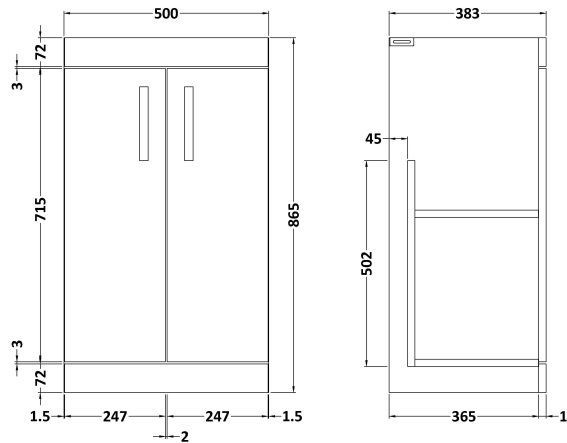

Sales Code: ATH007B

Description: 500 Fs 2-Door Vanity & Basin 2

Packaging Details

Barcode: 5055275899960

Sales Code: MOC502

Description: 500 Floor Standing 2-Door Basin Unit

Product Dimensions

Height (mm):	865
Width (mm):	500
Depth (mm):	383
Nett Weight (kg):	21

Packaging Dimensions

Height (mm):	900
Width (mm):	530
Depth (mm):	410
Gross Weight (kg):	21

Packaging Data

Box Colour:	Brown Cardboard Box
Box Qty:	1
Label Size:	100 x 50
Label Colour:	White Label
Label Qty:	2

Outer Box Dimensions (If Applicable)

Height (mm):	
Width (mm):	
Depth (mm):	
Gross Weight (kg):	
Barcode:	5055275880418

Product Details

Country of Origin:	United Kingdom
Fitting Instruction:	No
CE & UKCA:	N/A
FSC Certified Materials:	Yes
Colour:	Stone Grey
Construction Method:	Cam & Wood Dowel
Construction Type:	Rigid
Cabinet Finish:	MFC Smooth Matt
Fascia Finish:	MFC Smooth Matt
Cabinet Thickness (mm):	18
Fascia Thickness (mm):	18
Drawer Included:	No
Drawer Type:	Not Applicable
No of Shelves:	1
Hinge Type:	95 Degree Clip-On Soft Close
Hinge Included:	Yes, Supplied
Adjustable Legs:	No, Not Required
Fixings Included:	Yes
Handle Style:	Contemporary
Waste Shroud:	No
Handle Included:	Yes, Supplied
Handle Type:	D-Shape

Sales Code: NVM001

Description: 500mm Minimalist Basin 1Th

Product Dimensions

Height (mm):	170
Width (mm):	500
Depth (mm):	390
Nett Weight (kg):	9

Packaging Dimensions

Height (mm):	400
Width (mm):	520
Depth (mm):	200
Gross Weight (kg):	9