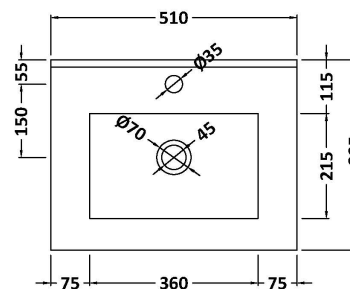

Packaging Dimensions

Height (mm):	900
Width (mm):	530
Depth (mm):	410
Gross Weight (kg):	21

Packaging Data

Box Colour:	Brown Cardboard Box
Box Qty:	1
Label Size:	100 x 50
Label Colour:	White Label
Label Qty:	2

Outer Box Dimensions (If Applicable)

Height (mm):	
Width (mm):	
Depth (mm):	
Gross Weight (kg):	
Barcode:	5055275880418

Product Details

Country of Origin:	United Kingdom
Fitting Instruction:	No
CE & UKCA:	N/A
FSC Certified Materials:	Yes
Colour:	Stone Grey
Construction Method:	Cam & Wood Dowel
Construction Type:	Rigid
Cabinet Finish:	MFC Smooth Matt
Fascia Finish:	MFC Smooth Matt
Cabinet Thickness (mm):	18
Fascia Thickness (mm):	18
Drawer Included:	No
Drawer Type:	Not Applicable
No of Shelves:	1
Hinge Type:	95 Degree Clip-On Soft Close
Hinge Included:	Yes, Supplied
Adjustable Legs:	No, Not Required
Fixings Included:	Yes
Handle Style:	Contemporary
Waste Shroud:	No
Handle Included:	Yes, Supplied
Handle Type:	D-Shape

Sales Code: NVM001

Description: 500mm Minimalist Basin 1Th

Product Dimensions

Height (mm):	170
Width (mm):	500
Depth (mm):	390
Nett Weight (kg):	9

Packaging Dimensions

Height (mm):	400
Width (mm):	520
Depth (mm):	200
Gross Weight (kg):	9

Packaging Data

Box Colour:	Brown Cardboard Box
Box Qty:	1
Label Size:	105 x 50
Label Colour:	White Label
Label Qty:	1

Outer Box Dimensions (If Applicable)

Height (mm):	
Width (mm):	
Depth (mm):	
Gross Weight (kg):	
Barcode:	5055275828670