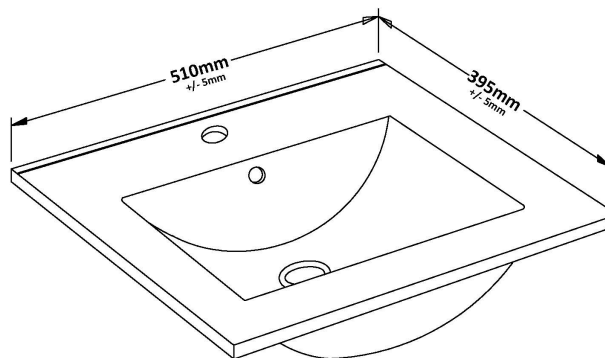

Packaging Dimensions

Height (mm):	900
Width (mm):	530
Depth (mm):	410
Gross Weight (kg):	21

Packaging Data

Box Colour:	Brown Cardboard Box
Box Qty:	1
Label Size:	100 x 50
Label Colour:	White Label
Label Qty:	2

Outer Box Dimensions (If Applicable)

Height (mm):	
Width (mm):	
Depth (mm):	
Gross Weight (kg):	
Barcode:	5055275880418

Product Details

Country of Origin:	United Kingdom
Fitting Instruction:	No
CE & UKCA:	N/A
FSC Certified Materials:	Yes
Colour:	Stone Grey
Construction Method:	Cam & Wood Dowel
Construction Type:	Rigid
Cabinet Finish:	MFC Smooth Matt
Fascia Finish:	MFC Smooth Matt
Cabinet Thickness (mm):	18
Fascia Thickness (mm):	18
Drawer Included:	No
Drawer Type:	Not Applicable
No of Shelves:	1
Hinge Type:	95 Degree Clip-On Soft Close
Hinge Included:	Yes, Supplied
Adjustable Legs:	No, Not Required
Fixings Included:	Yes
Handle Style:	Contemporary
Waste Shroud:	No
Handle Included:	Yes, Supplied
Handle Type:	D-Shape

Sales Code: NVM001

Description: 500mm Minimalist Basin 1Th

Product Dimensions

Height (mm):	170
Width (mm):	500
Depth (mm):	390
Nett Weight (kg):	9

Packaging Dimensions

Height (mm):	400
Width (mm):	520
Depth (mm):	200
Gross Weight (kg):	9

Packaging Data

Box Colour:	Brown Cardboard Box
Box Qty:	1
Label Size:	105 x 50
Label Colour:	White Label
Label Qty:	1

Outer Box Dimensions (If Applicable)

Height (mm):	
Width (mm):	
Depth (mm):	
Gross Weight (kg):	
Barcode:	5055275828670