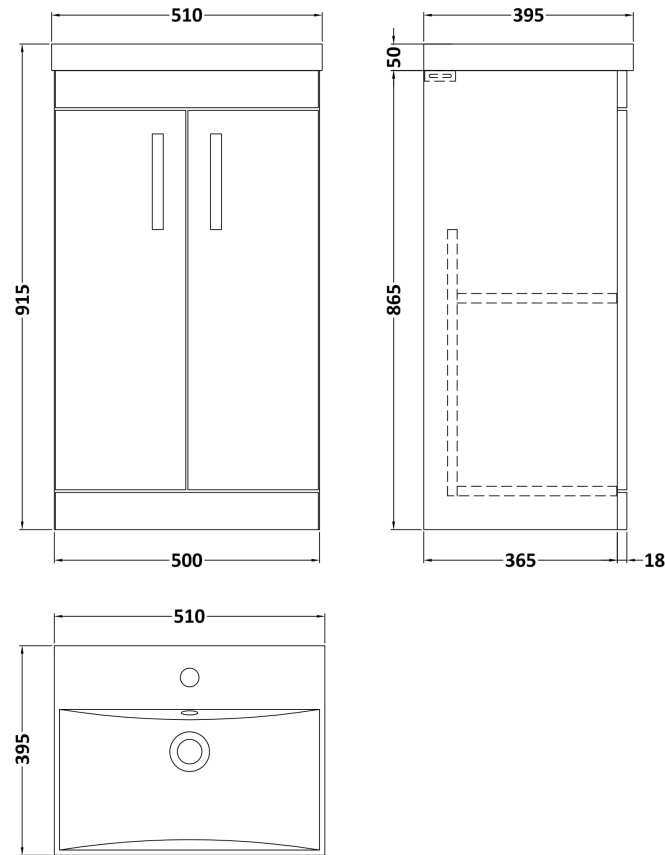

Sales Code: ATH007D

Description: 500 Fs 2-Door Vanity & Basin 3

Packaging Details

Barcode: 5056211863809