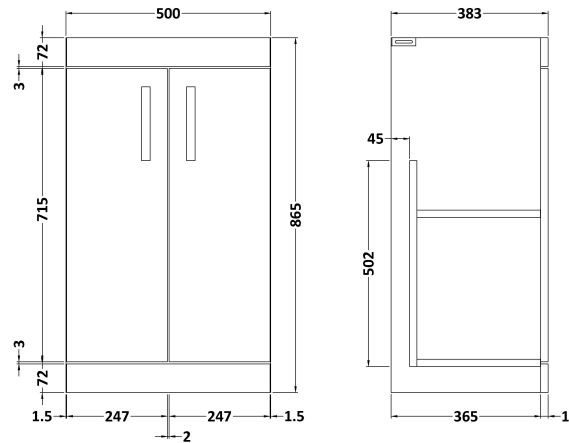

### Product Dimensions

Height (mm):	865
Width (mm):	500
Depth (mm):	383
Nett Weight (kg):	21

### Packaging Dimensions

Height (mm):	900
Width (mm):	530
Depth (mm):	410
Gross Weight (kg):	21

### Product Dimensions

Height (mm):	170
Width (mm):	510
Depth (mm):	395
Nett Weight (kg):	9.5

### Packaging Dimensions

Height (mm):	190
Width (mm):	530
Depth (mm):	415
Gross Weight (kg):	10