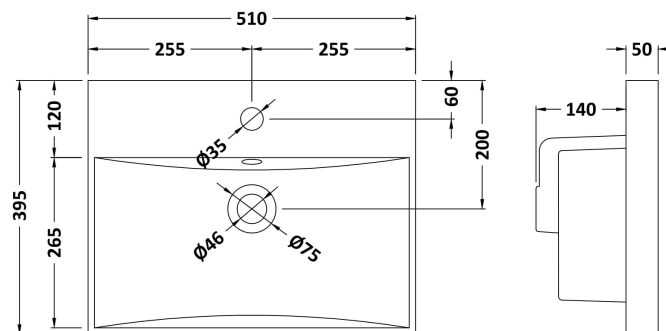

### Product Dimensions

Height (mm):	865
Width (mm):	500
Depth (mm):	383
Nett Weight (kg):	21

### Packaging Dimensions

Height (mm):	900
Width (mm):	530
Depth (mm):	410
Gross Weight (kg):	21

### Outer Box Dimensions (If Applicable)

Height (mm):	
Width (mm):	
Depth (mm):	
Gross Weight (kg):	
Barcode:	5055275880418

### Product Dimensions

Height (mm):	170
Width (mm):	510
Depth (mm):	395
Nett Weight (kg):	9.5