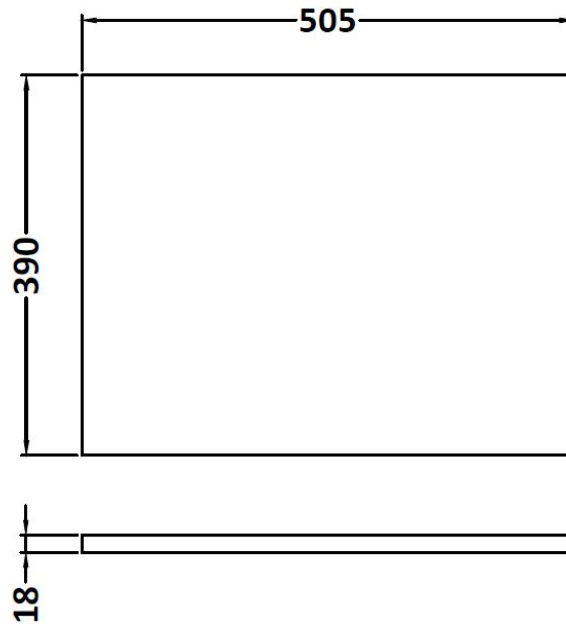

Packaging Dimensions

Height (mm):	900
Width (mm):	530
Depth (mm):	410
Gross Weight (kg):	21

Packaging Data

Box Colour:	Brown Cardboard Box
Box Qty:	1
Label Size:	100 x 50
Label Colour:	White Label
Label Qty:	2

Outer Box Dimensions (If Applicable)

Height (mm):	
Width (mm):	
Depth (mm):	
Gross Weight (kg):	
Barcode:	5055275880418

Product Details

Country of Origin:	United Kingdom
Fitting Instruction:	No
CE & UKCA:	N/A
FSC Certified Materials:	Yes
Colour:	Stone Grey
Construction Method:	Cam & Wood Dowel
Construction Type:	Rigid
Cabinet Finish:	MFC Smooth Matt
Fascia Finish:	MFC Smooth Matt
Cabinet Thickness (mm):	18
Fascia Thickness (mm):	18
Drawer Included:	No
Drawer Type:	Not Applicable
No of Shelves:	1
Hinge Type:	95 Degree Clip-On Soft Close
Hinge Included:	Yes, Supplied
Adjustable Legs:	No, Not Required
Fixings Included:	Yes
Handle Style:	Contemporary
Waste Shroud:	No
Handle Included:	Yes, Supplied
Handle Type:	D-Shape

Sales Code: MWT550

Description: 500 Worktop - 505 X 390mm

Product Dimensions

Height (mm):	18
Width (mm):	505
Depth (mm):	390
Nett Weight (kg):	1.9

Packaging Dimensions

Height (mm):	25
Width (mm):	525
Depth (mm):	410
Gross Weight (kg):	2

Packaging Data

Box Colour:	Brown Cardboard Box
Box Qty:	1
Label Size:	50 x 100
Label Colour:	White Label
Label Qty:	1

Outer Box Dimensions (If Applicable)

Height (mm):	
Width (mm):	
Depth (mm):	
Gross Weight (kg):	
Barcode:	5055275897843