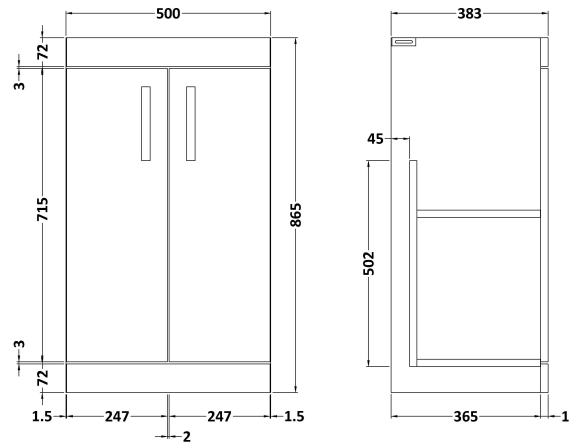

Sales Code: ATH007W

Description: 500 Fs 2-Door Vanity & Worktop

Packaging Details

Barcode: 5056211801368

Sales Code: MOC502

Description: 500 Floor Standing 2-Door Basin Unit

Product Dimensions

Height (mm):	865
Width (mm):	500
Depth (mm):	383
Nett Weight (kg):	21

Packaging Dimensions

Height (mm):	900
Width (mm):	530
Depth (mm):	410
Gross Weight (kg):	21

Packaging Data

Box Colour:	Brown Cardboard Box
Box Qty:	1
Label Size:	100 x 50
Label Colour:	White Label
Label Qty:	2

Outer Box Dimensions (If Applicable)

Height (mm):	
Width (mm):	
Depth (mm):	
Gross Weight (kg):	
Barcode:	5055275880418

Product Details

Country of Origin:	United Kingdom
Fitting Instruction:	No
CE & UKCA:	N/A
FSC Certified Materials:	Yes
Colour:	Stone Grey
Construction Method:	Cam & Wood Dowel
Construction Type:	Rigid
Cabinet Finish:	MFC Smooth Matt
Fascia Finish:	MFC Smooth Matt
Cabinet Thickness (mm):	18
Fascia Thickness (mm):	18
Drawer Included:	No
Drawer Type:	Not Applicable
No of Shelves:	1
Hinge Type:	95 Degree Clip-On Soft Close
Hinge Included:	Yes, Supplied
Adjustable Legs:	No, Not Required
Fixings Included:	Yes
Handle Style:	Contemporary
Waste Shroud:	No
Handle Included:	Yes, Supplied
Handle Type:	D-Shape

Sales Code: MWT550

Description: 500 Worktop - 505 X 390mm

Product Dimensions

Height (mm):	18
Width (mm):	505
Depth (mm):	390
Nett Weight (kg):	1.9

Packaging Dimensions

Height (mm):	25
Width (mm):	525
Depth (mm):	410
Gross Weight (kg):	2