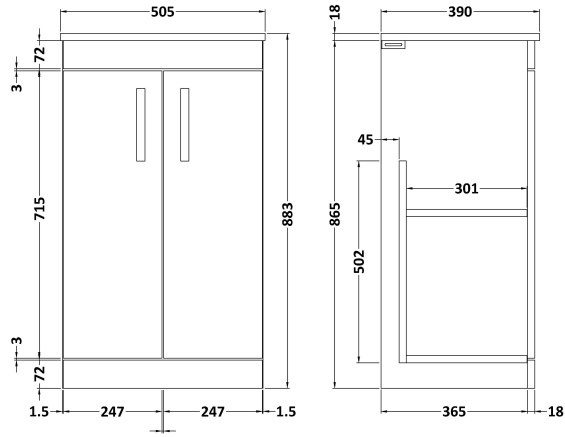

Sales Code: ATH007W

Description: 500 Fs 2-Door Vanity & Worktop

Packaging Details

Barcode: 5056211801368

Sales Code: MOC502

Description: 500 Floor Standing 2-Door Basin Unit

Product Dimensions

Height (mm):	865
Width (mm):	500
Depth (mm):	383
Nett Weight (kg):	21

Packaging Dimensions

Height (mm):	900
Width (mm):	530
Depth (mm):	410
Gross Weight (kg):	21

Packaging Data

Box Colour:	Brown Cardboard Box
Box Qty:	1
Label Size:	100 x 50
Label Colour:	White Label
Label Qty:	2

Outer Box Dimensions (If Applicable)

Height (mm):	
Width (mm):	
Depth (mm):	
Gross Weight (kg):	
Barcode:	5055275880418

Product Details

Country of Origin:	United Kingdom
Fitting Instruction:	No
CE & UKCA:	N/A
FSC Certified Materials:	Yes
Colour:	Stone Grey
Construction Method:	Cam & Wood Dowel
Construction Type:	Rigid
Cabinet Finish:	MFC Smooth Matt
Fascia Finish:	MFC Smooth Matt
Cabinet Thickness (mm):	18
Fascia Thickness (mm):	18
Drawer Included:	No
Drawer Type:	Not Applicable
No of Shelves:	1
Hinge Type:	95 Degree Clip-On Soft Close
Hinge Included:	Yes, Supplied
Adjustable Legs:	No, Not Required
Fixings Included:	Yes
Handle Style:	Contemporary
Waste Shroud:	No
Handle Included:	Yes, Supplied
Handle Type:	D-Shape

Sales Code: MWT550

Description: 500 Worktop - 505 X 390mm

Product Dimensions

Height (mm):	18
Width (mm):	505
Depth (mm):	390
Nett Weight (kg):	1.9

Packaging Dimensions

Height (mm):	25
Width (mm):	525
Depth (mm):	410
Gross Weight (kg):	2