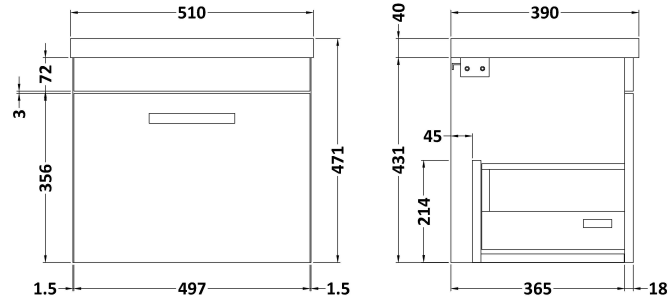

Sales Code: ATH008A

Description: 500 Wh Single Drawer Vanity & Basin 1

Packaging Details

Barcode: 5055275899274

Sales Code: MOC182

Description: 500 Wall Hung Single Drawer Basin Unit

Product Dimensions

Height (mm):	430
Width (mm):	500
Depth (mm):	383
Nett Weight (kg):	12

Packaging Dimensions

Height (mm):	450
Width (mm):	520
Depth (mm):	405
Gross Weight (kg):	12.5

Packaging Data

Box Colour:	Brown Cardboard Box
Box Qty:	1
Label Size:	100 x 50
Label Colour:	White Label
Label Qty:	2

Sales Code: NVM012

Description: 500 Mid-Edged Basin 1 Th

Product Dimensions

Height (mm):	180
Width (mm):	510
Depth (mm):	390
Nett Weight (kg):	10.54

Packaging Dimensions

Height (mm):	210
Width (mm):	410
Depth (mm):	530
Gross Weight (kg):	10.54

Packaging Data

Box Colour:	Brown Cardboard Box - Printed
Box Qty:	1
Label Size:	100 x 50
Label Colour:	White Label
Label Qty:	2

Outer Box Dimensions (If Applicable)

Height (mm):	
Width (mm):	
Depth (mm):	
Gross Weight (kg):	
Barcode:	5055369043446