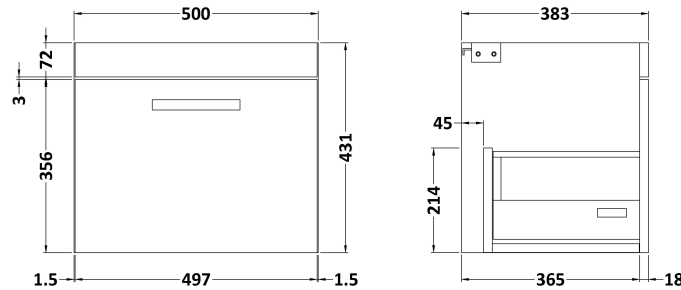

Sales Code: ATH008A

Description: 500 Wh Single Drawer Vanity & Basin 1

Packaging Details

Barcode: 5055275899274

Sales Code: MOC182

Description: 500 Wall Hung Single Drawer Basin Unit

Product Dimensions

Height (mm):	430
Width (mm):	500
Depth (mm):	383
Nett Weight (kg):	12

Packaging Dimensions

Height (mm):	450
Width (mm):	520
Depth (mm):	405
Gross Weight (kg):	12.5

Packaging Data

Box Colour:	Brown Cardboard Box
Box Qty:	1
Label Size:	100 x 50
Label Colour:	White Label
Label Qty:	2

Sales Code: NVM012

Description: 500 Mid-Edged Basin 1 Th

Product Dimensions

Height (mm):	180
Width (mm):	510
Depth (mm):	390
Nett Weight (kg):	10.54

Packaging Dimensions

Height (mm):	210
Width (mm):	410
Depth (mm):	530
Gross Weight (kg):	10.54

Packaging Data

Box Colour:	Brown Cardboard Box - Printed
Box Qty:	1
Label Size:	100 x 50
Label Colour:	White Label
Label Qty:	2

Outer Box Dimensions (If Applicable)

Height (mm):	
Width (mm):	
Depth (mm):	
Gross Weight (kg):	
Barcode:	5055369043446