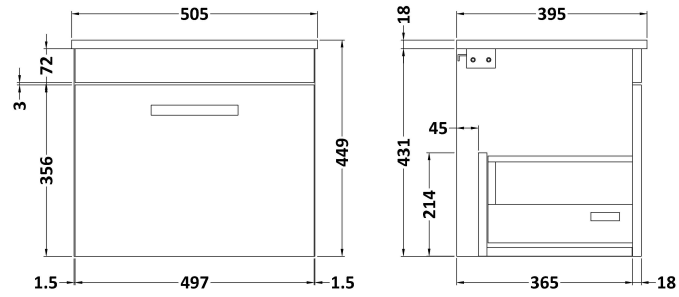

Sales Code: ATH008B

Description: 500 Wh Single Drawer Vanity & Basin 2

Packaging Details

Barcode: 5055275899977

Sales Code: MOC182

Description: 500 Wall Hung Single Drawer Basin Unit

Product Dimensions

Height (mm):	430
Width (mm):	500
Depth (mm):	383
Nett Weight (kg):	12

Packaging Dimensions

Height (mm):	450
Width (mm):	520
Depth (mm):	405
Gross Weight (kg):	12.5

Packaging Data

Box Colour:	Brown Cardboard Box
Box Qty:	1
Label Size:	100 x 50
Label Colour:	White Label
Label Qty:	2

Sales Code: NVM001

Description: 500mm Minimalist Basin 1Th

Product Dimensions

Height (mm):	170
Width (mm):	500
Depth (mm):	390
Nett Weight (kg):	9

Packaging Dimensions

Height (mm):	400
Width (mm):	520
Depth (mm):	200
Gross Weight (kg):	9

Packaging Data

Box Colour:	Brown Cardboard Box
Box Qty:	1
Label Size:	105 x 50
Label Colour:	White Label
Label Qty:	1

Outer Box Dimensions (If Applicable)

Height (mm):	
Width (mm):	
Depth (mm):	
Gross Weight (kg):	
Barcode:	5055275828670