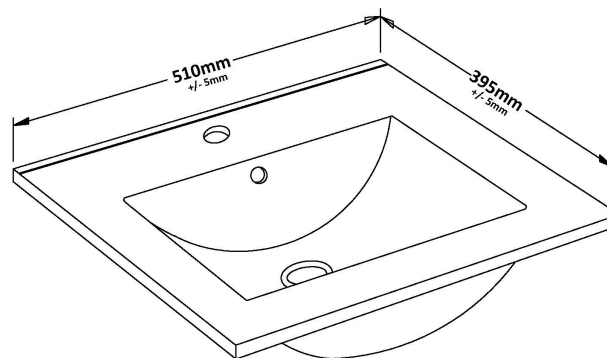

Packaging Dimensions

Height (mm):	450
Width (mm):	520
Depth (mm):	405
Gross Weight (kg):	12.5

Packaging Data

Box Colour:	Brown Cardboard Box
Box Qty:	1
Label Size:	100 x 50
Label Colour:	White Label
Label Qty:	2

Outer Box Dimensions (If Applicable)

Height (mm):	
Width (mm):	
Depth (mm):	
Gross Weight (kg):	
Barcode:	5055275828465

Product Details

Country of Origin:	United Kingdom
Fitting Instruction:	No
CE & UKCA:	N/A
FSC Certified Materials:	Yes
Colour:	Driftwood
Construction Method:	Cam & Wood Dowel
Construction Type:	Rigid
Cabinet Finish:	MFC Textured Woodgrain
Fascia Finish:	MFC Textured Woodgrain
Cabinet Thickness (mm):	18
Fascia Thickness (mm):	18
Drawer Included:	Yes
Drawer Type:	80mm High Metal Softclose
No of Shelves:	0
Hinge Type:	Not Applicable
Hinge Included:	Not Applicable
Adjustable Legs:	No, Not Required
Fixings Included:	Yes
Handle Style:	Contemporary
Waste Shroud:	Yes
Handle Included:	Yes, Supplied
Handle Type:	D-Shape

Sales Code: NVM001

Description: 500mm Minimalist Basin 1Th

Product Dimensions

Height (mm):	170
Width (mm):	500
Depth (mm):	390
Nett Weight (kg):	9

Packaging Dimensions

Height (mm):	400
Width (mm):	520
Depth (mm):	200
Gross Weight (kg):	9

Packaging Data

Box Colour:	Brown Cardboard Box
Box Qty:	1
Label Size:	105 x 50
Label Colour:	White Label
Label Qty:	1

Outer Box Dimensions (If Applicable)

Height (mm):	
Width (mm):	
Depth (mm):	
Gross Weight (kg):	
Barcode:	5055275828670