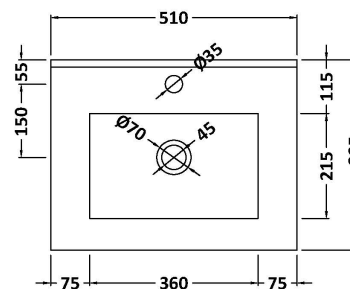

Packaging Dimensions

Height (mm):	450
Width (mm):	520
Depth (mm):	405
Gross Weight (kg):	12.5

Packaging Data

Box Colour:	Brown Cardboard Box
Box Qty:	1
Label Size:	100 x 50
Label Colour:	White Label
Label Qty:	2

Outer Box Dimensions (If Applicable)

Height (mm):	
Width (mm):	
Depth (mm):	
Gross Weight (kg):	
Barcode:	5055275828465

Product Details

Country of Origin:	United Kingdom
Fitting Instruction:	No
CE & UKCA:	N/A
FSC Certified Materials:	Yes
Colour:	Driftwood
Construction Method:	Cam & Wood Dowel
Construction Type:	Rigid
Cabinet Finish:	MFC Textured Woodgrain
Fascia Finish:	MFC Textured Woodgrain
Cabinet Thickness (mm):	18
Fascia Thickness (mm):	18
Drawer Included:	Yes
Drawer Type:	80mm High Metal Softclose
No of Shelves:	0
Hinge Type:	Not Applicable
Hinge Included:	Not Applicable
Adjustable Legs:	No, Not Required
Fixings Included:	Yes
Handle Style:	Contemporary
Waste Shroud:	Yes
Handle Included:	Yes, Supplied
Handle Type:	D-Shape

Sales Code: NVM001

Description: 500mm Minimalist Basin 1Th

Product Dimensions

Height (mm):	170
Width (mm):	500
Depth (mm):	390
Nett Weight (kg):	9

Packaging Dimensions

Height (mm):	400
Width (mm):	520
Depth (mm):	200
Gross Weight (kg):	9

Packaging Data

Box Colour:	Brown Cardboard Box
Box Qty:	1
Label Size:	105 x 50
Label Colour:	White Label
Label Qty:	1

Outer Box Dimensions (If Applicable)

Height (mm):	
Width (mm):	
Depth (mm):	
Gross Weight (kg):	
Barcode:	5055275828670