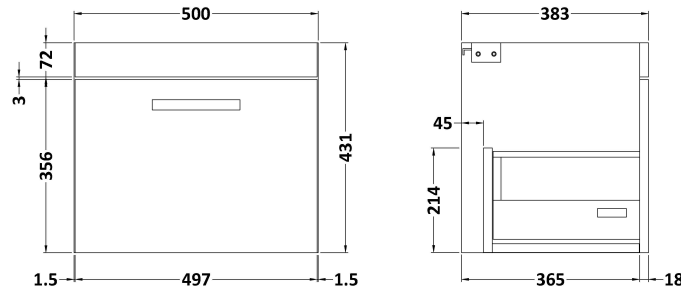

Sales Code: ATH008B

Description: 500 Wh Single Drawer Vanity & Basin 2

Packaging Details

Barcode: 5055275899977

Sales Code: MOC182

Description: 500 Wall Hung Single Drawer Basin Unit

Product Dimensions

Height (mm):	430
Width (mm):	500
Depth (mm):	383
Nett Weight (kg):	12

Packaging Dimensions

Height (mm):	450
Width (mm):	520
Depth (mm):	405
Gross Weight (kg):	12.5

Packaging Data

Box Colour:	Brown Cardboard Box
Box Qty:	1
Label Size:	100 x 50
Label Colour:	White Label
Label Qty:	2

Sales Code: NVM001

Description: 500mm Minimalist Basin 1Th

Product Dimensions

Height (mm):	170
Width (mm):	500
Depth (mm):	390
Nett Weight (kg):	9

Packaging Dimensions

Height (mm):	400
Width (mm):	520
Depth (mm):	200
Gross Weight (kg):	9

Packaging Data

Box Colour:	Brown Cardboard Box
Box Qty:	1
Label Size:	105 x 50
Label Colour:	White Label
Label Qty:	1

Outer Box Dimensions (If Applicable)

Height (mm):	
Width (mm):	
Depth (mm):	
Gross Weight (kg):	
Barcode:	5055275828670