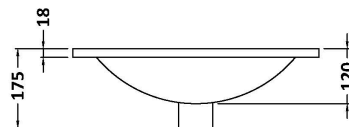

Packaging Dimensions

Height (mm):	450
Width (mm):	520
Depth (mm):	405
Gross Weight (kg):	12.5

Packaging Data

Box Colour:	Brown Cardboard Box
Box Qty:	1
Label Size:	100 x 50
Label Colour:	White Label
Label Qty:	2

Outer Box Dimensions (If Applicable)

Height (mm):	
Width (mm):	
Depth (mm):	
Gross Weight (kg):	
Barcode:	5055275828465

Product Details

Country of Origin:	United Kingdom
Fitting Instruction:	No
CE & UKCA:	N/A
FSC Certified Materials:	Yes
Colour:	Driftwood
Construction Method:	Cam & Wood Dowel
Construction Type:	Rigid
Cabinet Finish:	MFC Textured Woodgrain
Fascia Finish:	MFC Textured Woodgrain
Cabinet Thickness (mm):	18
Fascia Thickness (mm):	18
Drawer Included:	Yes
Drawer Type:	80mm High Metal Softclose
No of Shelves:	0
Hinge Type:	Not Applicable
Hinge Included:	Not Applicable
Adjustable Legs:	No, Not Required
Fixings Included:	Yes
Handle Style:	Contemporary
Waste Shroud:	Yes
Handle Included:	Yes, Supplied
Handle Type:	D-Shape

Sales Code: NVM001

Description: 500mm Minimalist Basin 1Th

Product Dimensions

Height (mm):	170
Width (mm):	500
Depth (mm):	390
Nett Weight (kg):	9

Packaging Dimensions

Height (mm):	400
Width (mm):	520
Depth (mm):	200
Gross Weight (kg):	9

Packaging Data

Box Colour:	Brown Cardboard Box
Box Qty:	1
Label Size:	105 x 50
Label Colour:	White Label
Label Qty:	1

Outer Box Dimensions (If Applicable)

Height (mm):	
Width (mm):	
Depth (mm):	
Gross Weight (kg):	
Barcode:	5055275828670