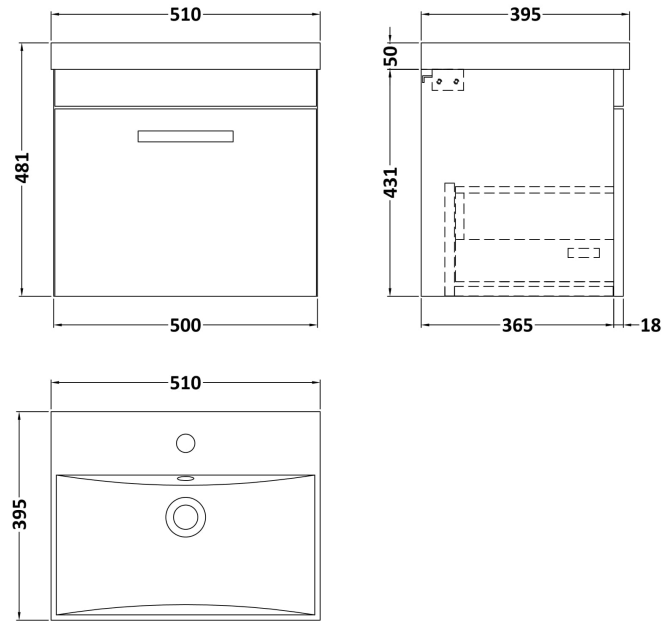

Sales Code: ATH008D

Description: 500 Wh Single Drawer Vanity & Basin 3

Packaging Details

Barcode: 5056211863816

Sales Code: MOC182

Description: 500 Wall Hung Single Drawer Basin Unit

Product Dimensions

Height (mm):	430
Width (mm):	500
Depth (mm):	383
Nett Weight (kg):	12

Packaging Dimensions

Height (mm):	450
Width (mm):	520
Depth (mm):	405
Gross Weight (kg):	12.5

Packaging Data

Box Colour:	Brown Cardboard Box
Box Qty:	1
Label Size:	100 x 50
Label Colour:	White Label
Label Qty:	2

Outer Box Dimensions (If Applicable)

Height (mm):	
Width (mm):	
Depth (mm):	
Gross Weight (kg):	
Barcode:	5055275828465

Product Details

Country of Origin:	United Kingdom
Fitting Instruction:	No
CE & UKCA:	N/A
FSC Certified Materials:	Yes
Colour:	Driftwood
Construction Method:	Cam & Wood Dowel
Construction Type:	Rigid
Cabinet Finish:	MFC Textured Woodgrain
Fascia Finish:	MFC Textured Woodgrain
Cabinet Thickness (mm):	18
Fascia Thickness (mm):	18
Drawer Included:	Yes
Drawer Type:	80mm High Metal Softclose
No of Shelves:	0
Hinge Type:	Not Applicable
Hinge Included:	Not Applicable
Adjustable Legs:	No, Not Required
Fixings Included:	Yes
Handle Style:	Contemporary
Waste Shroud:	Yes
Handle Included:	Yes, Supplied
Handle Type:	D-Shape

Sales Code: NVM032

Description: 500 Thin Edged Basin 1Th

Product Dimensions

Height (mm):	170
Width (mm):	510
Depth (mm):	395
Nett Weight (kg):	9.5

Packaging Dimensions

Height (mm):	190
Width (mm):	530
Depth (mm):	415
Gross Weight (kg):	10