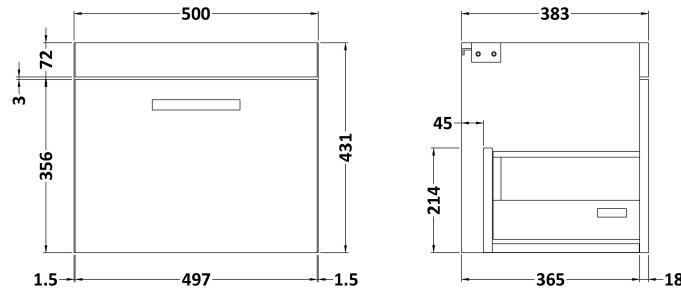

Sales Code: ATH008D

Description: 500 Wh Single Drawer Vanity & Basin 3

Packaging Details

Barcode: 5056211863816

Sales Code: MOC182

Description: 500 Wall Hung Single Drawer Basin Unit

Product Dimensions

Height (mm):	430
Width (mm):	500
Depth (mm):	383
Nett Weight (kg):	12

Packaging Dimensions

Height (mm):	450
Width (mm):	520
Depth (mm):	405
Gross Weight (kg):	12.5

Packaging Data

Box Colour:	Brown Cardboard Box
Box Qty:	1
Label Size:	100 x 50
Label Colour:	White Label
Label Qty:	2

Sales Code: NVM032

Description: 500 Thin Edged Basin 1Th

Product Dimensions

Height (mm):	170
Width (mm):	510
Depth (mm):	395
Nett Weight (kg):	9.5

Packaging Dimensions

Height (mm):	190
Width (mm):	530
Depth (mm):	415
Gross Weight (kg):	10

Packaging Data

Box Colour:	Brown Cardboard Box - Printed
Box Qty:	1
Label Size:	100 x 50
Label Colour:	White Label
Label Qty:	2

Outer Box Dimensions (If Applicable)

Height (mm):	
Width (mm):	
Depth (mm):	
Gross Weight (kg):	
Barcode:	5056211853411