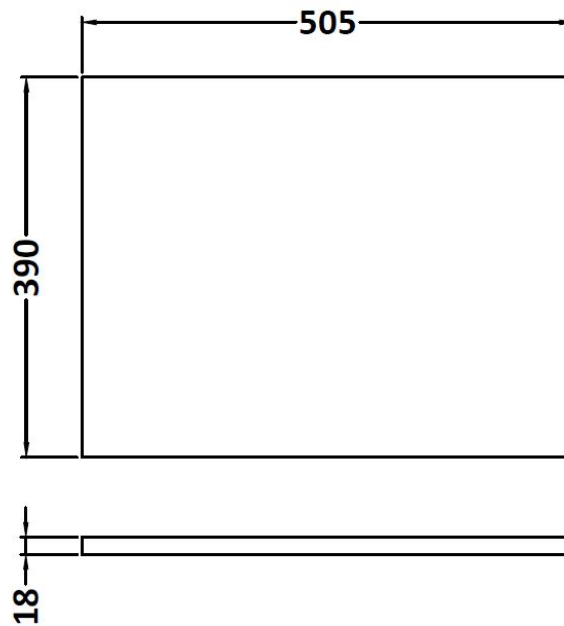

### Product Dimensions

Height (mm):	430
Width (mm):	500
Depth (mm):	383
Nett Weight (kg):	12

### Packaging Dimensions

Height (mm):	450
Width (mm):	520
Depth (mm):	405
Gross Weight (kg):	12.5

### Outer Box Dimensions (If Applicable)

Height (mm):	
Width (mm):	
Depth (mm):	
Gross Weight (kg):	
Barcode:	5055275828465

### Product Dimensions

Height (mm):	18
Width (mm):	505
Depth (mm):	390
Nett Weight (kg):	2