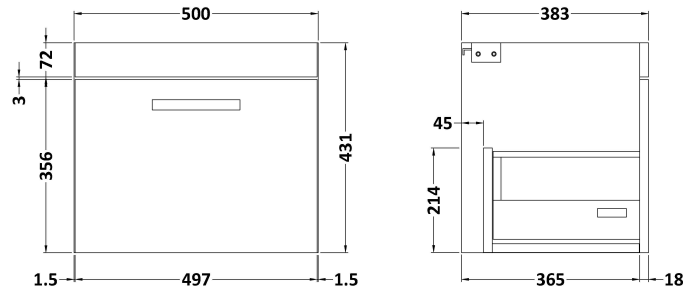

### Product Dimensions

Height (mm):	430
Width (mm):	500
Depth (mm):	383
Nett Weight (kg):	12

### Packaging Dimensions

Height (mm):	450
Width (mm):	520
Depth (mm):	405
Gross Weight (kg):	12.5

### Product Dimensions

Height (mm):	18
Width (mm):	505
Depth (mm):	390
Nett Weight (kg):	2

### Packaging Dimensions

Height (mm):	25
Width (mm):	525
Depth (mm):	410
Gross Weight (kg):	2