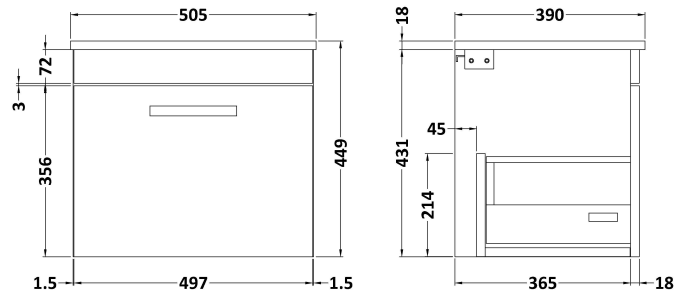

Sales Code: ATH008W

Description: 500 Wh Single Drawer Vanity & Worktop

Packaging Details

Barcode: 5056211801375