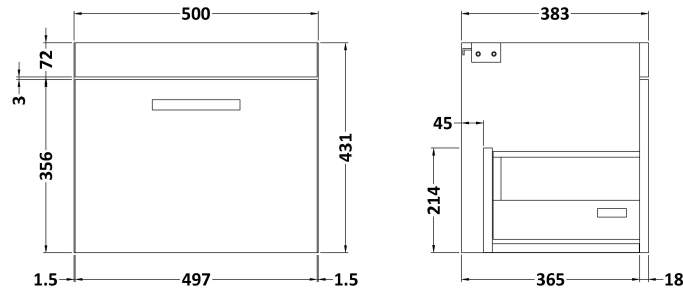

Sales Code: ATH011A

Description: 500 Wh Single Drawer Vanity & Basin 1

Packaging Details

Barcode: 5055275899304

Sales Code: MOD582

Description: 500 Wall Hung Single Drawer Basin Unit

Product Dimensions

Height (mm):	430
Width (mm):	500
Depth (mm):	383
Nett Weight (kg):	12

Packaging Dimensions

Height (mm):	450
Width (mm):	520
Depth (mm):	405
Gross Weight (kg):	12.5

Packaging Data

Box Colour:	Brown Cardboard Box
Box Qty:	1
Label Size:	100 x 50
Label Colour:	White Label
Label Qty:	2

Sales Code: NVM012

Description: 500 Mid-Edged Basin 1 Th

Product Dimensions

Height (mm):	180
Width (mm):	510
Depth (mm):	390
Nett Weight (kg):	10.54

Packaging Dimensions

Height (mm):	210
Width (mm):	410
Depth (mm):	530
Gross Weight (kg):	10.54

Packaging Data

Box Colour:	Brown Cardboard Box - Printed
Box Qty:	1
Label Size:	100 x 50
Label Colour:	White Label
Label Qty:	2

Outer Box Dimensions (If Applicable)

Height (mm):	
Width (mm):	
Depth (mm):	
Gross Weight (kg):	
Barcode:	5055369043446