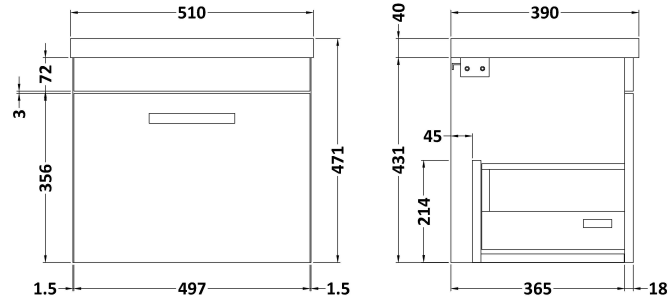

Sales Code: ATH011A

Description: 500 Wh Single Drawer Vanity & Basin 1

Packaging Details

Barcode: 5055275899304

Sales Code: MOD582

Description: 500 Wall Hung Single Drawer Basin Unit

Product Dimensions

Height (mm):	430
Width (mm):	500
Depth (mm):	383
Nett Weight (kg):	12

Packaging Dimensions

Height (mm):	450
Width (mm):	520
Depth (mm):	405
Gross Weight (kg):	12.5

Packaging Data

Box Colour:	Brown Cardboard Box
Box Qty:	1
Label Size:	100 x 50
Label Colour:	White Label
Label Qty:	2

Sales Code: NVM012

Description: 500 Mid-Edged Basin 1 Th

Product Dimensions

Height (mm):	180
Width (mm):	510
Depth (mm):	390
Nett Weight (kg):	10.54

Packaging Dimensions

Height (mm):	210
Width (mm):	410
Depth (mm):	530
Gross Weight (kg):	10.54

Packaging Data

Box Colour:	Brown Cardboard Box - Printed
Box Qty:	1
Label Size:	100 x 50
Label Colour:	White Label
Label Qty:	2

Outer Box Dimensions (If Applicable)

Height (mm):	
Width (mm):	
Depth (mm):	
Gross Weight (kg):	
Barcode:	5055369043446