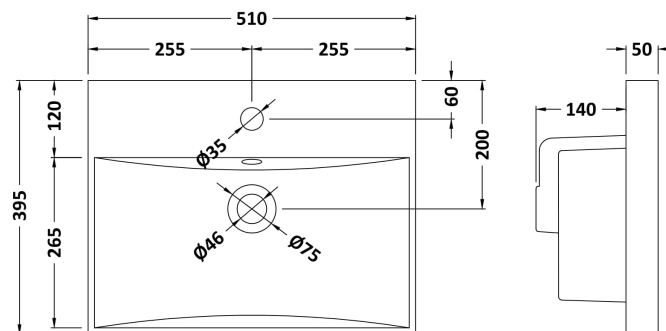

Packaging Dimensions

Height (mm):	450
Width (mm):	520
Depth (mm):	405
Gross Weight (kg):	12.5

Packaging Data

Box Colour:	Brown Cardboard Box
Box Qty:	1
Label Size:	100 x 50
Label Colour:	White Label
Label Qty:	2

Outer Box Dimensions (If Applicable)

Height (mm):	
Width (mm):	
Depth (mm):	
Gross Weight (kg):	
Barcode:	5055275825419

Product Details

Country of Origin:	United Kingdom
Fitting Instruction:	No
CE & UKCA:	N/A
FSC Certified Materials:	Yes
Colour:	Anthracite Woodgrain
Construction Method:	Cam & Wood Dowel
Construction Type:	Rigid
Cabinet Finish:	MFC Textured Woodgrain
Fascia Finish:	MFC Textured Woodgrain
Cabinet Thickness (mm):	18
Fascia Thickness (mm):	18
Drawer Included:	Yes
Drawer Type:	80mm High Metal Softclose
No of Shelves:	0
Hinge Type:	Not Applicable
Hinge Included:	Not Applicable
Adjustable Legs:	No, Not Required
Fixings Included:	Yes
Handle Style:	Contemporary
Waste Shroud:	Yes
Handle Included:	Yes, Supplied
Handle Type:	D-Shape

Sales Code: NVM032

Description: 500 Thin Edged Basin 1Th

Product Dimensions

Height (mm):	170
Width (mm):	510
Depth (mm):	395
Nett Weight (kg):	9.5

Packaging Dimensions

Height (mm):	190
Width (mm):	530
Depth (mm):	415
Gross Weight (kg):	10

Packaging Data

Box Colour:	Brown Cardboard Box - Printed
Box Qty:	1
Label Size:	100 x 50
Label Colour:	White Label
Label Qty:	2

Outer Box Dimensions (If Applicable)

Height (mm):	
Width (mm):	
Depth (mm):	
Gross Weight (kg):	
Barcode:	5056211853411