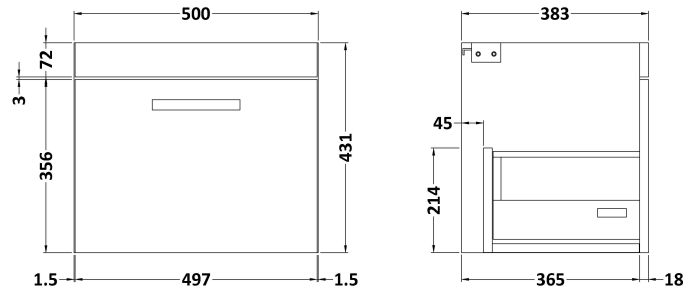

Sales Code: ATH011D

Description: 500 Wh Single Drawer Vanity & Basin 3

Packaging Details

Barcode: 5056211863823

Sales Code: MOD582

Description: 500 Wall Hung Single Drawer Basin Unit

Product Dimensions

Height (mm):	430
Width (mm):	500
Depth (mm):	383
Nett Weight (kg):	12

Packaging Dimensions

Height (mm):	450
Width (mm):	520
Depth (mm):	405
Gross Weight (kg):	12.5

Packaging Data

Box Colour:	Brown Cardboard Box
Box Qty:	1
Label Size:	100 x 50
Label Colour:	White Label
Label Qty:	2

Sales Code: NVM032

Description: 500 Thin Edged Basin 1Th

Product Dimensions

Height (mm):	170
Width (mm):	510
Depth (mm):	395
Nett Weight (kg):	9.5

Packaging Dimensions

Height (mm):	190
Width (mm):	530
Depth (mm):	415
Gross Weight (kg):	10

Packaging Data

Box Colour:	Brown Cardboard Box - Printed
Box Qty:	1
Label Size:	100 x 50
Label Colour:	White Label
Label Qty:	2

Outer Box Dimensions (If Applicable)

Height (mm):	
Width (mm):	
Depth (mm):	
Gross Weight (kg):	
Barcode:	5056211853411