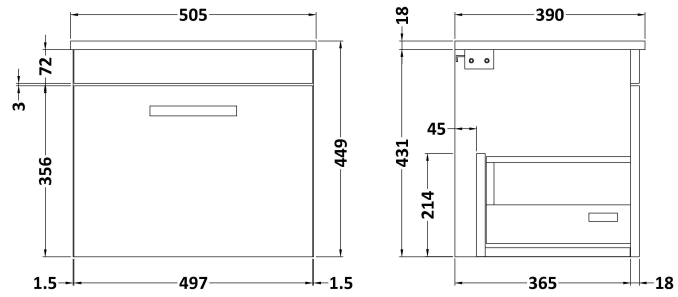

Sales Code: ATH011W

Description: 500 Wh Single Drawer Vanity & Worktop

Packaging Details

Barcode: 5056211801399