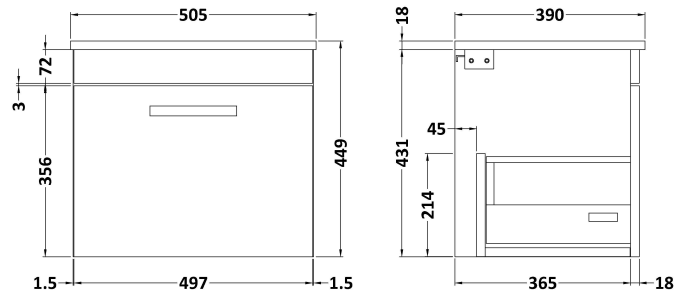

Sales Code: ATH011W

Description: 500 Wh Single Drawer Vanity & Worktop

Packaging Details

Barcode: 5056211801399

Sales Code: MOD582

Description: 500 Wall Hung Single Drawer Basin Unit

Product Dimensions

Height (mm):	430
Width (mm):	500
Depth (mm):	383
Nett Weight (kg):	12

Packaging Dimensions

Height (mm):	450
Width (mm):	520
Depth (mm):	405
Gross Weight (kg):	12.5

Packaging Data

Box Colour:	Brown Cardboard Box
Box Qty:	1
Label Size:	100 x 50
Label Colour:	White Label
Label Qty:	2

Sales Code: MWD550

Description: 500 Worktop (505X390x18mm)

Product Dimensions

Height (mm):	18
Width (mm):	505
Depth (mm):	390
Nett Weight (kg):	2

Packaging Dimensions

Height (mm):	25
Width (mm):	525
Depth (mm):	410
Gross Weight (kg):	2.5

Packaging Data

Box Colour:	Brown Cardboard Box
Box Qty:	1
Label Size:	50 x 100
Label Colour:	White Label
Label Qty:	2

Outer Box Dimensions (If Applicable)

Height (mm):	
Width (mm):	
Depth (mm):	
Gross Weight (kg):	
Barcode:	5055275826270