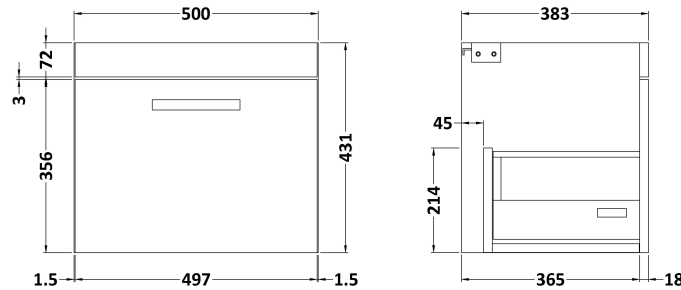

Sales Code: ATH011W

Description: 500 Wh Single Drawer Vanity & Worktop

Packaging Details

Barcode: 5056211801399

Sales Code: MOD582

Description: 500 Wall Hung Single Drawer Basin Unit

Product Dimensions

Height (mm):	430
Width (mm):	500
Depth (mm):	383
Nett Weight (kg):	12

Packaging Dimensions

Height (mm):	450
Width (mm):	520
Depth (mm):	405
Gross Weight (kg):	12.5

Packaging Data

Box Colour:	Brown Cardboard Box
Box Qty:	1
Label Size:	100 x 50
Label Colour:	White Label
Label Qty:	2

Sales Code: MWD550

Description: 500 Worktop (505X390x18mm)

Product Dimensions

Height (mm):	18
Width (mm):	505
Depth (mm):	390
Nett Weight (kg):	2

Packaging Dimensions

Height (mm):	25
Width (mm):	525
Depth (mm):	410
Gross Weight (kg):	2.5

Packaging Data

Box Colour:	Brown Cardboard Box
Box Qty:	1
Label Size:	50 x 100
Label Colour:	White Label
Label Qty:	2

Outer Box Dimensions (If Applicable)

Height (mm):	
Width (mm):	
Depth (mm):	
Gross Weight (kg):	
Barcode:	5055275826270