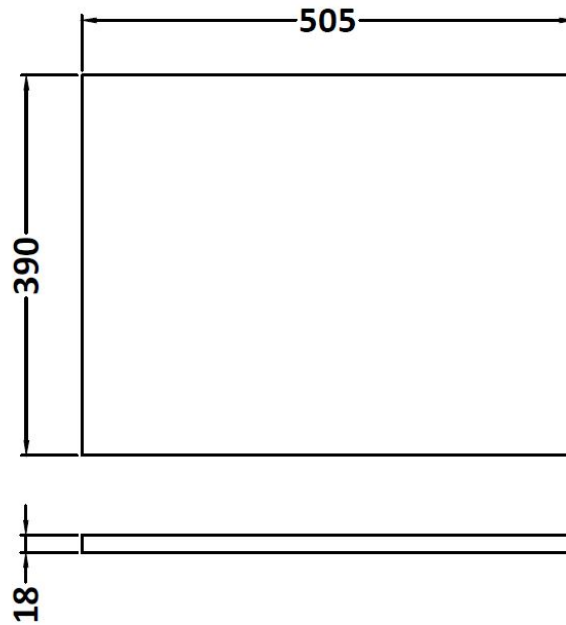

Packaging Dimensions

Height (mm):	450
Width (mm):	520
Depth (mm):	405
Gross Weight (kg):	12.5

Packaging Data

Box Colour:	Brown Cardboard Box
Box Qty:	1
Label Size:	100 x 50
Label Colour:	White Label
Label Qty:	2

Outer Box Dimensions (If Applicable)

Height (mm):	
Width (mm):	
Depth (mm):	
Gross Weight (kg):	
Barcode:	5055275825419

Product Details

Country of Origin:	United Kingdom
Fitting Instruction:	No
CE & UKCA:	N/A
FSC Certified Materials:	Yes
Colour:	Anthracite Woodgrain
Construction Method:	Cam & Wood Dowel
Construction Type:	Rigid
Cabinet Finish:	MFC Textured Woodgrain
Fascia Finish:	MFC Textured Woodgrain
Cabinet Thickness (mm):	18
Fascia Thickness (mm):	18
Drawer Included:	Yes
Drawer Type:	80mm High Metal Softclose
No of Shelves:	0
Hinge Type:	Not Applicable
Hinge Included:	Not Applicable
Adjustable Legs:	No, Not Required
Fixings Included:	Yes
Handle Style:	Contemporary
Waste Shroud:	Yes
Handle Included:	Yes, Supplied
Handle Type:	D-Shape

Sales Code: MWD550

Description: 500 Worktop (505X390x18mm)

Product Dimensions

Height (mm):	18
Width (mm):	505
Depth (mm):	390
Nett Weight (kg):	2

Packaging Dimensions

Height (mm):	25
Width (mm):	525
Depth (mm):	410
Gross Weight (kg):	2.5

Packaging Data

Box Colour:	Brown Cardboard Box
Box Qty:	1
Label Size:	50 x 100
Label Colour:	White Label
Label Qty:	2

Outer Box Dimensions (If Applicable)

Height (mm):	
Width (mm):	
Depth (mm):	
Gross Weight (kg):	
Barcode:	5055275826270