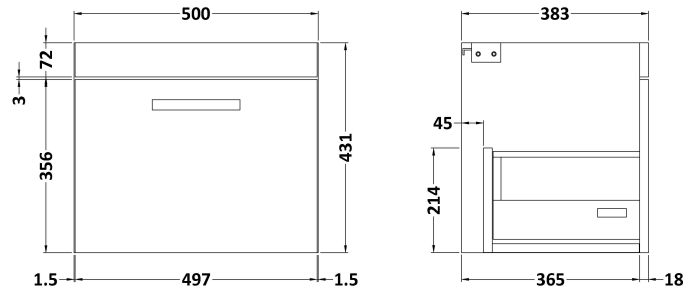

### Packaging Details

Barcode: 5056211801399

**Sales Code:** MOD582

**Description:** 500 Wall Hung Single Drawer Basin Unit

**Product Dimensions**

Height (mm):	430
Width (mm):	500
Depth (mm):	383
Nett Weight (kg):	12

**Packaging Dimensions**

Height (mm):	450
Width (mm):	520
Depth (mm):	405
Gross Weight (kg):	12.5

**Packaging Data**

Box Colour:	Brown Cardboard Box
Box Qty:	1
Label Size:	100 x 50
Label Colour:	White Label
Label Qty:	2

### Product Dimensions

Height (mm):	18
Width (mm):	505
Depth (mm):	390
Nett Weight (kg):	2

### Packaging Dimensions

Height (mm):	25
Width (mm):	525
Depth (mm):	410
Gross Weight (kg):	2.5