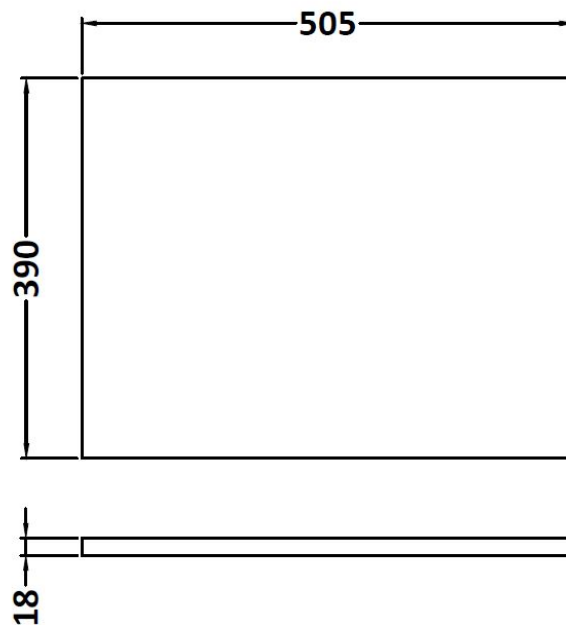

**Packaging Dimensions**

Height (mm):	450
Width (mm):	520
Depth (mm):	405
Gross Weight (kg):	12.5

**Packaging Data**

Box Colour:	Brown Cardboard Box
Box Qty:	1
Label Size:	100 x 50
Label Colour:	White Label
Label Qty:	2

Sales Code: MWD550

Description: 500 Worktop (505X390x18mm)

### Product Dimensions

Height (mm):	18
Width (mm):	505
Depth (mm):	390
Nett Weight (kg):	2

### Packaging Dimensions

Height (mm):	25
Width (mm):	525
Depth (mm):	410
Gross Weight (kg):	2.5