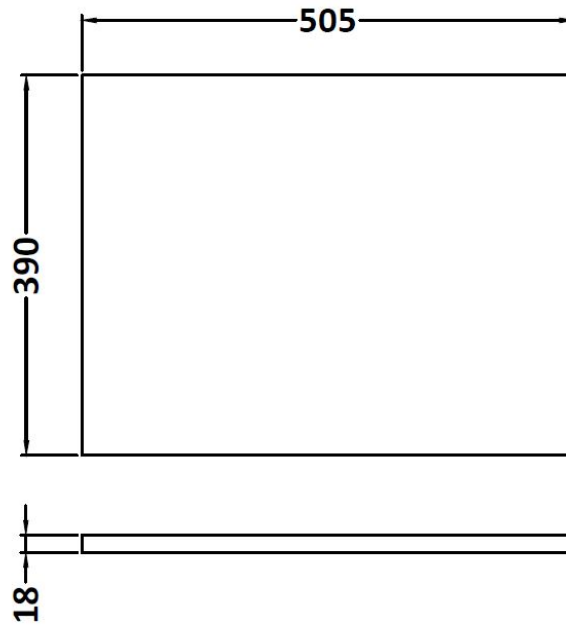

Packaging Dimensions

Height (mm):	405
Width (mm):	520
Depth (mm):	450
Gross Weight (kg):	12.5

Packaging Data

Box Colour:	Brown Cardboard Box - Printed
Box Qty:	0
Label Size:	0 x 0
Label Colour:	White Label
Label Qty:	2

Outer Box Dimensions (If Applicable)

Height (mm):	
Width (mm):	
Depth (mm):	
Gross Weight (kg):	
Barcode:	5055275880586

Product Details

Country of Origin:	China
Fitting Instruction:	No
CE & UKCA:	N/A
FSC Certified Materials:	Yes
Colour:	Gloss White
Construction Method:	Cam & Wood Dowel
Construction Type:	Rigid
Cabinet Finish:	MFC Painted Gloss
Fascia Finish:	Mdf Painted Gloss
Cabinet Thickness (mm):	16
Fascia Thickness (mm):	18
Drawer Included:	Yes
Drawer Type:	80mm High Metal Softclose
No of Shelves:	0
Hinge Type:	Not Applicable
Hinge Included:	Not Applicable
Adjustable Legs:	No, Not Required
Fixings Included:	Yes
Handle Style:	Contemporary
Waste Shroud:	Yes
Handle Included:	Yes, Supplied
Handle Type:	D-Shape

Sales Code: MWD150

Description: 500 Worktop (505X390x18mm)

Product Dimensions

Height (mm):	18
Width (mm):	505
Depth (mm):	390
Nett Weight (kg):	2

Packaging Dimensions

Height (mm):	25
Width (mm):	525
Depth (mm):	410
Gross Weight (kg):	2.5

Packaging Data

Box Colour:	Brown Cardboard Box - Printed
Box Qty:	1
Label Size:	100 x 50
Label Colour:	Not Applicable
Label Qty:	0

Outer Box Dimensions (If Applicable)

Height (mm):	
Width (mm):	
Depth (mm):	
Gross Weight (kg):	
Barcode:	5055275826256