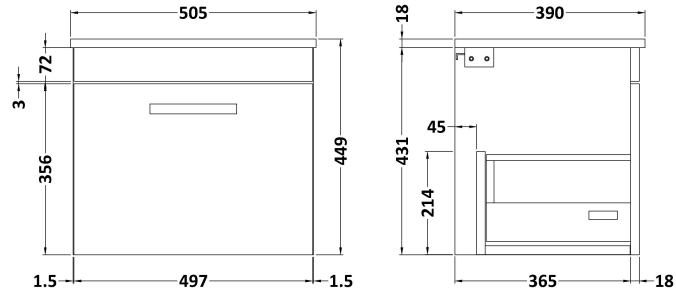

Sales Code: ATH013W

Description: 500 Wh Single Drawer Vanity & Worktop

Packaging Details

Barcode: 5056211801412

Sales Code: MOE182

Description: 500 Wall Hung Single Drawer Basin Unit

Product Dimensions

Height (mm):	430
Width (mm):	500
Depth (mm):	383
Nett Weight (kg):	12

Packaging Dimensions

Height (mm):	405
Width (mm):	520
Depth (mm):	450
Gross Weight (kg):	12.5

Packaging Data

Box Colour:	Brown Cardboard Box - Printed
Box Qty:	0
Label Size:	0 x 0
Label Colour:	White Label
Label Qty:	2

Outer Box Dimensions (If Applicable)

Height (mm):	
Width (mm):	
Depth (mm):	
Gross Weight (kg):	
Barcode:	5055275880586

Product Details

Country of Origin:	China
Fitting Instruction:	No
CE & UKCA:	N/A
FSC Certified Materials:	Yes
Colour:	Gloss White
Construction Method:	Cam & Wood Dowel
Construction Type:	Rigid
Cabinet Finish:	MFC Painted Gloss
Fascia Finish:	Mdf Painted Gloss
Cabinet Thickness (mm):	16
Fascia Thickness (mm):	18
Drawer Included:	Yes
Drawer Type:	80mm High Metal Softclose
No of Shelves:	0
Hinge Type:	Not Applicable
Hinge Included:	Not Applicable
Adjustable Legs:	No, Not Required
Fixings Included:	Yes
Handle Style:	Contemporary
Waste Shroud:	Yes
Handle Included:	Yes, Supplied
Handle Type:	D-Shape

Sales Code: MWD150

Description: 500 Worktop (505X390x18mm)

Product Dimensions

Height (mm):	18
Width (mm):	505
Depth (mm):	390
Nett Weight (kg):	2

Packaging Dimensions

Height (mm):	25
Width (mm):	525
Depth (mm):	410
Gross Weight (kg):	2.5