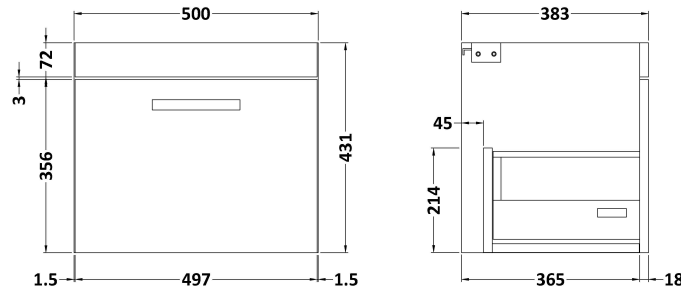

Sales Code: ATH013W

Description: 500 Wh Single Drawer Vanity & Worktop

Packaging Details

Barcode: 5056211801412

Sales Code: MOE182

Description: 500 Wall Hung Single Drawer Basin Unit

Product Dimensions

Height (mm):	430
Width (mm):	500
Depth (mm):	383
Nett Weight (kg):	12

Packaging Dimensions

Height (mm):	405
Width (mm):	520
Depth (mm):	450
Gross Weight (kg):	12.5

Packaging Data

Box Colour:	Brown Cardboard Box - Printed
Box Qty:	0
Label Size:	0 x 0
Label Colour:	White Label
Label Qty:	2

Outer Box Dimensions (If Applicable)

Height (mm):	
Width (mm):	
Depth (mm):	
Gross Weight (kg):	
Barcode:	5055275880586

Product Details

Country of Origin:	China
Fitting Instruction:	No
CE & UKCA:	N/A
FSC Certified Materials:	Yes
Colour:	Gloss White
Construction Method:	Cam & Wood Dowel
Construction Type:	Rigid
Cabinet Finish:	MFC Painted Gloss
Fascia Finish:	Mdf Painted Gloss
Cabinet Thickness (mm):	16
Fascia Thickness (mm):	18
Drawer Included:	Yes
Drawer Type:	80mm High Metal Softclose
No of Shelves:	0
Hinge Type:	Not Applicable
Hinge Included:	Not Applicable
Adjustable Legs:	No, Not Required
Fixings Included:	Yes
Handle Style:	Contemporary
Waste Shroud:	Yes
Handle Included:	Yes, Supplied
Handle Type:	D-Shape

Sales Code: MWD150

Description: 500 Worktop (505X390x18mm)

Product Dimensions

Height (mm):	18
Width (mm):	505
Depth (mm):	390
Nett Weight (kg):	2

Packaging Dimensions

Height (mm):	25
Width (mm):	525
Depth (mm):	410
Gross Weight (kg):	2.5