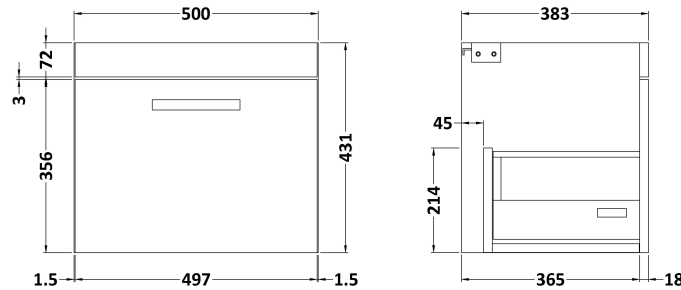

Sales Code: ATH014B

Description: 500 Wh Single Drawer Vanity & Basin 2

Packaging Details

Barcode: 5056211800057

Sales Code: MOC582

Description: 500 Wall Hung Single Drawer Basin Unit

Product Dimensions

Height (mm):	430
Width (mm):	500
Depth (mm):	383
Nett Weight (kg):	13.2

Packaging Dimensions

Height (mm):	450
Width (mm):	520
Depth (mm):	405
Gross Weight (kg):	13.2

Packaging Data

Box Colour:	Brown Cardboard Box
Box Qty:	1
Label Size:	100 x 50
Label Colour:	White Label
Label Qty:	2

Sales Code: NVM001

Description: 500mm Minimalist Basin 1Th

Product Dimensions

Height (mm):	170
Width (mm):	500
Depth (mm):	390
Nett Weight (kg):	9

Packaging Dimensions

Height (mm):	400
Width (mm):	520
Depth (mm):	200
Gross Weight (kg):	9

Packaging Data

Box Colour:	Brown Cardboard Box
Box Qty:	1
Label Size:	105 x 50
Label Colour:	White Label
Label Qty:	1

Outer Box Dimensions (If Applicable)

Height (mm):	
Width (mm):	
Depth (mm):	
Gross Weight (kg):	
Barcode:	5055275828670