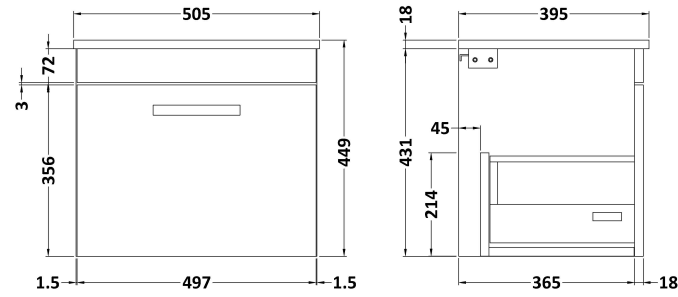

Sales Code: ATH014B

Description: 500 Wh Single Drawer Vanity & Basin 2

Packaging Details

Barcode: 5056211800057

Sales Code: MOC582

Description: 500 Wall Hung Single Drawer Basin Unit

Product Dimensions

Height (mm):	430
Width (mm):	500
Depth (mm):	383
Nett Weight (kg):	13.2

Packaging Dimensions

Height (mm):	450
Width (mm):	520
Depth (mm):	405
Gross Weight (kg):	13.2

Packaging Data

Box Colour:	Brown Cardboard Box
Box Qty:	1
Label Size:	100 x 50
Label Colour:	White Label
Label Qty:	2

Sales Code: NVM001

Description: 500mm Minimalist Basin 1Th

Product Dimensions

Height (mm):	170
Width (mm):	500
Depth (mm):	390
Nett Weight (kg):	9

Packaging Dimensions

Height (mm):	400
Width (mm):	520
Depth (mm):	200
Gross Weight (kg):	9

Packaging Data

Box Colour:	Brown Cardboard Box
Box Qty:	1
Label Size:	105 x 50
Label Colour:	White Label
Label Qty:	1

Outer Box Dimensions (If Applicable)

Height (mm):	
Width (mm):	
Depth (mm):	
Gross Weight (kg):	
Barcode:	5055275828670