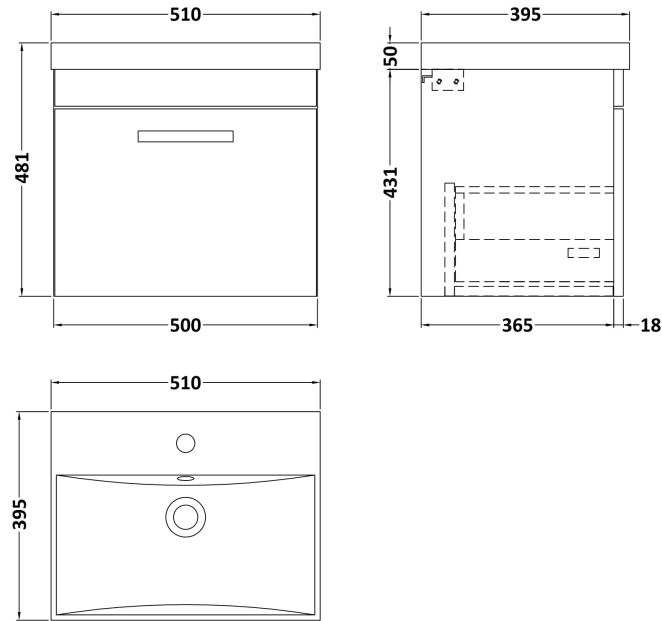

Sales Code: ATH014D

Description: 500 Wh Single Drawer Vanity & Basin 3

Packaging Details

Barcode: 5056211863854

Sales Code: MOC582

Description: 500 Wall Hung Single Drawer Basin Unit

Product Dimensions

Height (mm):	430
Width (mm):	500
Depth (mm):	383
Nett Weight (kg):	13.2

Packaging Dimensions

Height (mm):	450
Width (mm):	520
Depth (mm):	405
Gross Weight (kg):	13.2

Packaging Data

Box Colour:	Brown Cardboard Box
Box Qty:	1
Label Size:	100 x 50
Label Colour:	White Label
Label Qty:	2

Outer Box Dimensions (If Applicable)

Height (mm):	
Width (mm):	
Depth (mm):	
Gross Weight (kg):	
Barcode:	5055275880425

Product Details

Country of Origin:	United Kingdom
Fitting Instruction:	No
CE & UKCA:	N/A
FSC Certified Materials:	Yes
Colour:	Stone Grey
Construction Method:	Cam & Wood Dowel
Construction Type:	Rigid
Cabinet Finish:	MFC Smooth Matt
Fascia Finish:	MFC Smooth Matt
Cabinet Thickness (mm):	18
Fascia Thickness (mm):	18
Drawer Included:	Yes
Drawer Type:	80mm High Metal Softclose
No of Shelves:	0
Hinge Type:	Not Applicable
Hinge Included:	Not Applicable
Adjustable Legs:	No, Not Required
Fixings Included:	Yes
Handle Style:	Contemporary
Waste Shroud:	Yes
Handle Included:	Yes, Supplied
Handle Type:	D-Shape

Sales Code: NVM032

Description: 500 Thin Edged Basin 1Th

Product Dimensions

Height (mm):	170
Width (mm):	510
Depth (mm):	395
Nett Weight (kg):	9.5

Packaging Dimensions

Height (mm):	190
Width (mm):	530
Depth (mm):	415
Gross Weight (kg):	10