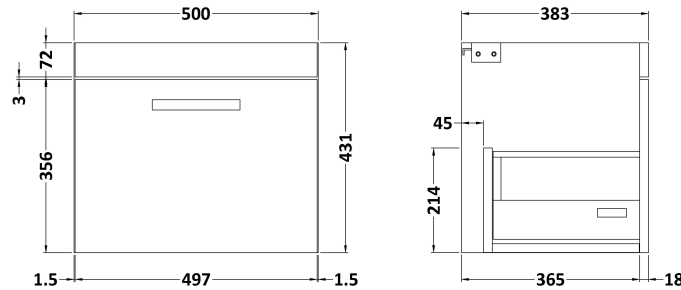

Sales Code: ATH014D

Description: 500 Wh Single Drawer Vanity & Basin 3

Packaging Details

Barcode: 5056211863854

Sales Code: MOC582

Description: 500 Wall Hung Single Drawer Basin Unit

Product Dimensions

Height (mm):	430
Width (mm):	500
Depth (mm):	383
Nett Weight (kg):	13.2

Packaging Dimensions

Height (mm):	450
Width (mm):	520
Depth (mm):	405
Gross Weight (kg):	13.2

Packaging Data

Box Colour:	Brown Cardboard Box
Box Qty:	1
Label Size:	100 x 50
Label Colour:	White Label
Label Qty:	2

Sales Code: NVM032

Description: 500 Thin Edged Basin 1Th

Product Dimensions

Height (mm):	170
Width (mm):	510
Depth (mm):	395
Nett Weight (kg):	9.5

Packaging Dimensions

Height (mm):	190
Width (mm):	530
Depth (mm):	415
Gross Weight (kg):	10

Packaging Data

Box Colour:	Brown Cardboard Box - Printed
Box Qty:	1
Label Size:	100 x 50
Label Colour:	White Label
Label Qty:	2

Outer Box Dimensions (If Applicable)

Height (mm):	
Width (mm):	
Depth (mm):	
Gross Weight (kg):	
Barcode:	5056211853411