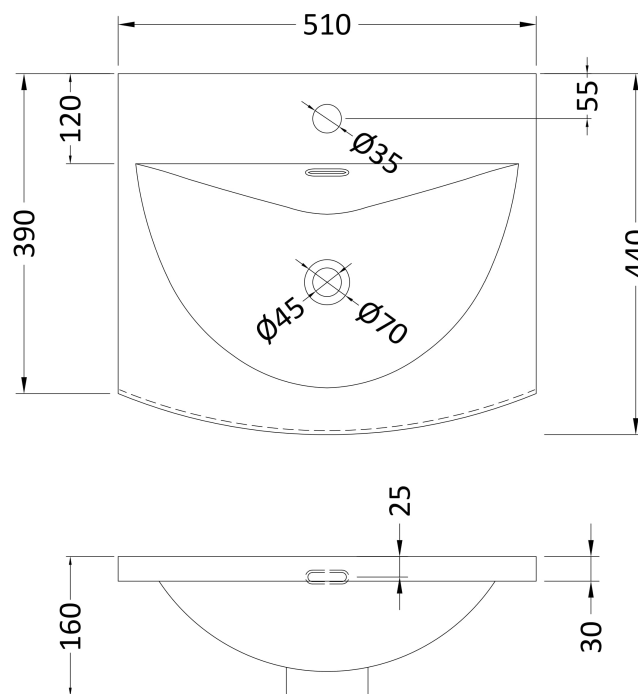

Packaging Dimensions

Height (mm):	450
Width (mm):	520
Depth (mm):	405
Gross Weight (kg):	13.2

Packaging Data

Box Colour:	Brown Cardboard Box
Box Qty:	1
Label Size:	100 x 50
Label Colour:	White Label
Label Qty:	2

Outer Box Dimensions (If Applicable)

Height (mm):	
Width (mm):	
Depth (mm):	
Gross Weight (kg):	
Barcode:	5055275880425

Product Details

Country of Origin:	United Kingdom
Fitting Instruction:	No
CE & UKCA:	N/A
FSC Certified Materials:	Yes
Colour:	Stone Grey
Construction Method:	Cam & Wood Dowel
Construction Type:	Rigid
Cabinet Finish:	MFC Smooth Matt
Fascia Finish:	MFC Smooth Matt
Cabinet Thickness (mm):	18
Fascia Thickness (mm):	18
Drawer Included:	Yes
Drawer Type:	80mm High Metal Softclose
No of Shelves:	0
Hinge Type:	Not Applicable
Hinge Included:	Not Applicable
Adjustable Legs:	No, Not Required
Fixings Included:	Yes
Handle Style:	Contemporary
Waste Shroud:	Yes
Handle Included:	Yes, Supplied
Handle Type:	D-Shape

Sales Code: NVM042

Description: 500 Curved Basin 1Th

Product Dimensions

Height (mm):	160
Width (mm):	510
Depth (mm):	440
Nett Weight (kg):	9

Packaging Dimensions

Height (mm):	190
Width (mm):	530
Depth (mm):	415
Gross Weight (kg):	9.5

Packaging Data

Box Colour:	Brown Cardboard Box - Printed
Box Qty:	1
Label Size:	100 x 50
Label Colour:	White Label
Label Qty:	2

Outer Box Dimensions (If Applicable)

Height (mm):	
Width (mm):	
Depth (mm):	
Gross Weight (kg):	
Barcode:	5056462620985