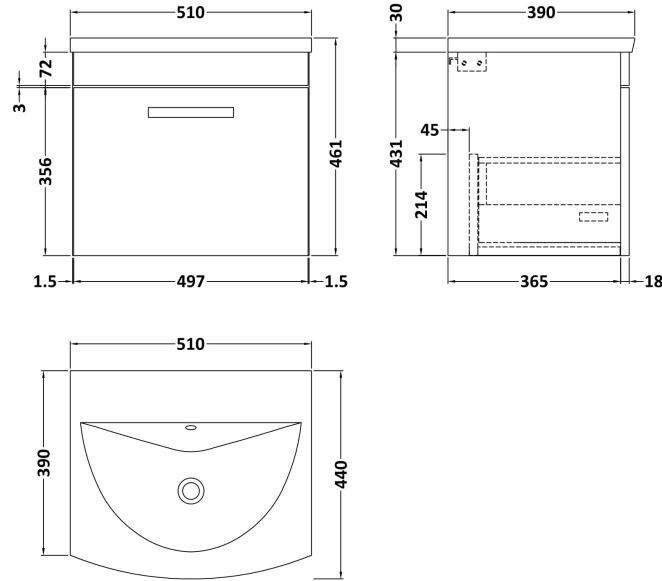

Sales Code: ATH014G

Description: 500 Wh Single Drawer Vanity & Basin 4

Packaging Details

Barcode: 5056462621340

Sales Code: MOC582

Description: 500 Wall Hung Single Drawer Basin Unit

Product Dimensions

Height (mm):	430
Width (mm):	500
Depth (mm):	383
Nett Weight (kg):	13.2

Packaging Dimensions

Height (mm):	450
Width (mm):	520
Depth (mm):	405
Gross Weight (kg):	13.2

Packaging Data

Box Colour:	Brown Cardboard Box
Box Qty:	1
Label Size:	100 x 50
Label Colour:	White Label
Label Qty:	2

Outer Box Dimensions (If Applicable)

Height (mm):	
Width (mm):	
Depth (mm):	
Gross Weight (kg):	
Barcode:	5055275880425

Product Details

Country of Origin:	United Kingdom
Fitting Instruction:	No
CE & UKCA:	N/A
FSC Certified Materials:	Yes
Colour:	Stone Grey
Construction Method:	Cam & Wood Dowel
Construction Type:	Rigid
Cabinet Finish:	MFC Smooth Matt
Fascia Finish:	MFC Smooth Matt
Cabinet Thickness (mm):	18
Fascia Thickness (mm):	18
Drawer Included:	Yes
Drawer Type:	80mm High Metal Softclose
No of Shelves:	0
Hinge Type:	Not Applicable
Hinge Included:	Not Applicable
Adjustable Legs:	No, Not Required
Fixings Included:	Yes
Handle Style:	Contemporary
Waste Shroud:	Yes
Handle Included:	Yes, Supplied
Handle Type:	D-Shape

Sales Code: NVM042

Description: 500 Curved Basin 1Th

Product Dimensions

Height (mm):	160
Width (mm):	510
Depth (mm):	440
Nett Weight (kg):	9

Packaging Dimensions

Height (mm):	190
Width (mm):	530
Depth (mm):	415
Gross Weight (kg):	9.5