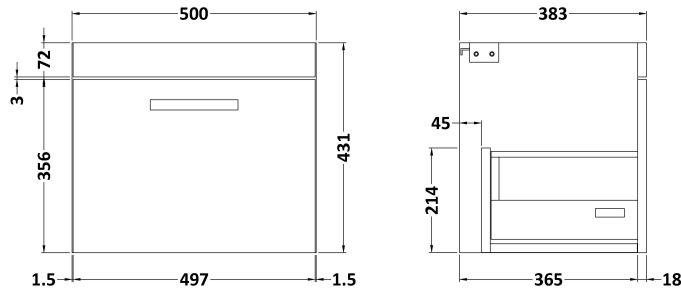

Sales Code: ATH014G

Description: 500 Wh Single Drawer Vanity & Basin 4

Packaging Details

Barcode: 5056462621340

Sales Code: MOC582

Description: 500 Wall Hung Single Drawer Basin Unit

Product Dimensions

Height (mm):	430
Width (mm):	500
Depth (mm):	383
Nett Weight (kg):	13.2

Packaging Dimensions

Height (mm):	450
Width (mm):	520
Depth (mm):	405
Gross Weight (kg):	13.2

Packaging Data

Box Colour:	Brown Cardboard Box
Box Qty:	1
Label Size:	100 x 50
Label Colour:	White Label
Label Qty:	2

Outer Box Dimensions (If Applicable)

Height (mm):	
Width (mm):	
Depth (mm):	
Gross Weight (kg):	
Barcode:	5055275880425

Product Details

Country of Origin:	United Kingdom
Fitting Instruction:	No
CE & UKCA:	N/A
FSC Certified Materials:	Yes
Colour:	Stone Grey
Construction Method:	Cam & Wood Dowel
Construction Type:	Rigid
Cabinet Finish:	MFC Smooth Matt
Fascia Finish:	MFC Smooth Matt
Cabinet Thickness (mm):	18
Fascia Thickness (mm):	18
Drawer Included:	Yes
Drawer Type:	80mm High Metal Softclose
No of Shelves:	0
Hinge Type:	Not Applicable
Hinge Included:	Not Applicable
Adjustable Legs:	No, Not Required
Fixings Included:	Yes
Handle Style:	Contemporary
Waste Shroud:	Yes
Handle Included:	Yes, Supplied
Handle Type:	D-Shape

Sales Code: NVM042

Description: 500 Curved Basin 1Th

Product Dimensions

Height (mm):	160
Width (mm):	510
Depth (mm):	440
Nett Weight (kg):	9

Packaging Dimensions

Height (mm):	190
Width (mm):	530
Depth (mm):	415
Gross Weight (kg):	9.5