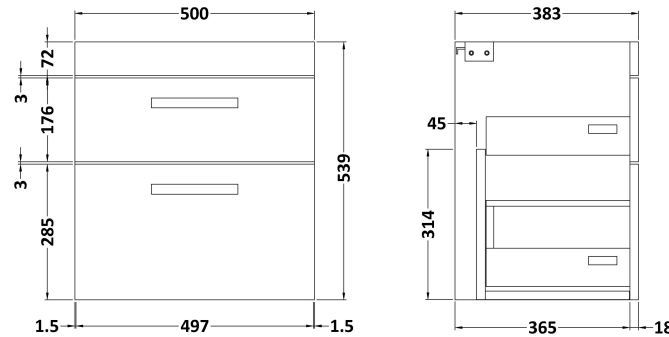

### Product Dimensions

Height (mm):	538
Width (mm):	500
Depth (mm):	383
Nett Weight (kg):	17.5

### Packaging Dimensions

Height (mm):	560
Width (mm):	520
Depth (mm):	405
Gross Weight (kg):	18

### Outer Box Dimensions (If Applicable)

Height (mm):	
Width (mm):	
Depth (mm):	
Gross Weight (kg):	
Barcode:	5055275828472

**Sales Code:** NVM012

**Description:** 500 Mid-Edged Basin 1 Th

**Product Dimensions**

Height (mm):	180
Width (mm):	510
Depth (mm):	390
Nett Weight (kg):	10.54

**Packaging Dimensions**

Height (mm):	210
Width (mm):	410
Depth (mm):	530
Gross Weight (kg):	10.54