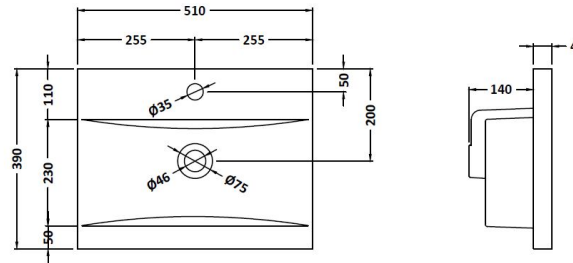

### Product Dimensions

Height (mm):	538
Width (mm):	500
Depth (mm):	383
Nett Weight (kg):	17.5

### Packaging Dimensions

Height (mm):	560
Width (mm):	520
Depth (mm):	405
Gross Weight (kg):	18

### Outer Box Dimensions (If Applicable)

Height (mm):	
Width (mm):	
Depth (mm):	
Gross Weight (kg):	
Barcode:	5055275828472

**Sales Code:** NVM012

**Description:** 500 Mid-Edged Basin 1 Th

**Product Dimensions**

Height (mm):	180
Width (mm):	510
Depth (mm):	390
Nett Weight (kg):	10.54

**Packaging Dimensions**

Height (mm):	210
Width (mm):	410
Depth (mm):	530
Gross Weight (kg):	10.54