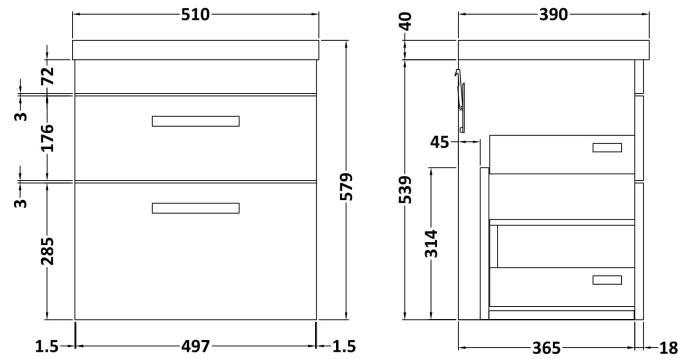

Sales Code: ATH015A

Description: 500 Wh 2-Drawer Vanity & Basin 1

Packaging Details

Barcode: 5055275899342