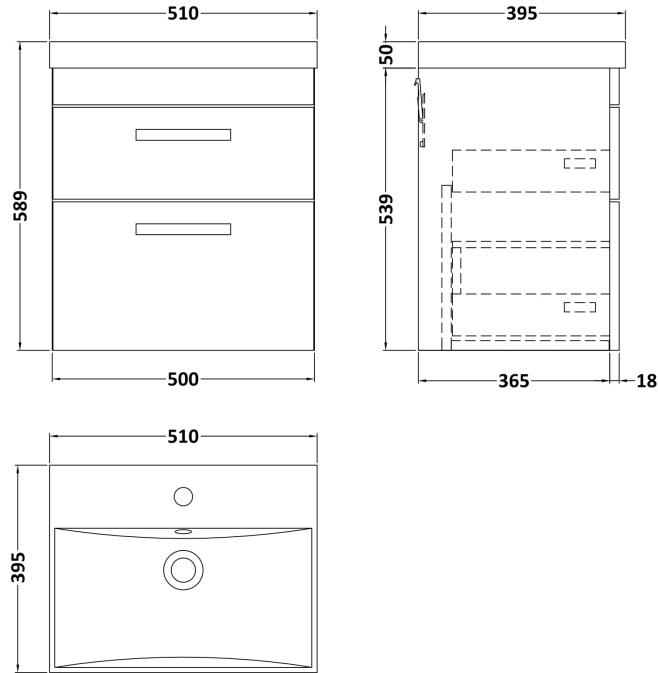

Sales Code: ATH015D

Description: 500 Wh 2-Drawer Vanity & Basin 3

Packaging Details

Barcode: 5056211863861

Sales Code: MOC192

Description: 500 Wall Hung 2-Drawer Basin Unit

Product Dimensions

Height (mm):	538
Width (mm):	500
Depth (mm):	383
Nett Weight (kg):	17.5

Packaging Dimensions

Height (mm):	560
Width (mm):	520
Depth (mm):	405
Gross Weight (kg):	18

Packaging Data

Box Colour:	Brown Cardboard Box
Box Qty:	1
Label Size:	100 x 50
Label Colour:	White Label
Label Qty:	2

Outer Box Dimensions (If Applicable)

Height (mm):	
Width (mm):	
Depth (mm):	
Gross Weight (kg):	
Barcode:	5055275828472

Product Details

Country of Origin:	United Kingdom
Fitting Instruction:	No
CE & UKCA:	N/A
FSC Certified Materials:	Yes
Colour:	Driftwood
Construction Method:	Cam & Wood Dowel
Construction Type:	Rigid
Cabinet Finish:	MFC Textured Woodgrain
Fascia Finish:	MFC Textured Woodgrain
Cabinet Thickness (mm):	18
Fascia Thickness (mm):	18
Drawer Included:	Yes
Drawer Type:	80mm High Metal Softclose
No of Shelves:	0
Hinge Type:	Not Applicable
Hinge Included:	Not Applicable
Adjustable Legs:	No, Not Required
Fixings Included:	Yes
Handle Style:	Contemporary
Waste Shroud:	Yes
Handle Included:	Yes, Supplied
Handle Type:	D-Shape

Sales Code: NVM032

Description: 500 Thin Edged Basin 1Th

Product Dimensions

Height (mm):	170
Width (mm):	510
Depth (mm):	395
Nett Weight (kg):	9.5

Packaging Dimensions

Height (mm):	190
Width (mm):	530
Depth (mm):	415
Gross Weight (kg):	10