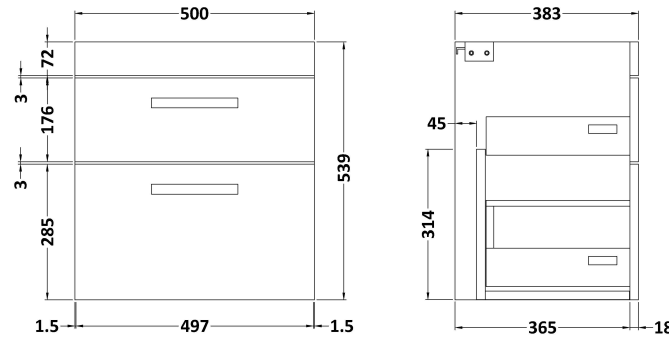

Sales Code: ATH015D

Description: 500 Wh 2-Drawer Vanity & Basin 3

Packaging Details

Barcode: 5056211863861

Sales Code: MOC192

Description: 500 Wall Hung 2-Drawer Basin Unit

Product Dimensions

Height (mm):	538
Width (mm):	500
Depth (mm):	383
Nett Weight (kg):	17.5

Packaging Dimensions

Height (mm):	560
Width (mm):	520
Depth (mm):	405
Gross Weight (kg):	18

Packaging Data

Box Colour:	Brown Cardboard Box
Box Qty:	1
Label Size:	100 x 50
Label Colour:	White Label
Label Qty:	2

Sales Code: NVM032

Description: 500 Thin Edged Basin 1Th

Product Dimensions

Height (mm):	170
Width (mm):	510
Depth (mm):	395
Nett Weight (kg):	9.5

Packaging Dimensions

Height (mm):	190
Width (mm):	530
Depth (mm):	415
Gross Weight (kg):	10

Packaging Data

Box Colour:	Brown Cardboard Box - Printed
Box Qty:	1
Label Size:	100 x 50
Label Colour:	White Label
Label Qty:	2

Outer Box Dimensions (If Applicable)

Height (mm):	
Width (mm):	
Depth (mm):	
Gross Weight (kg):	
Barcode:	5056211853411