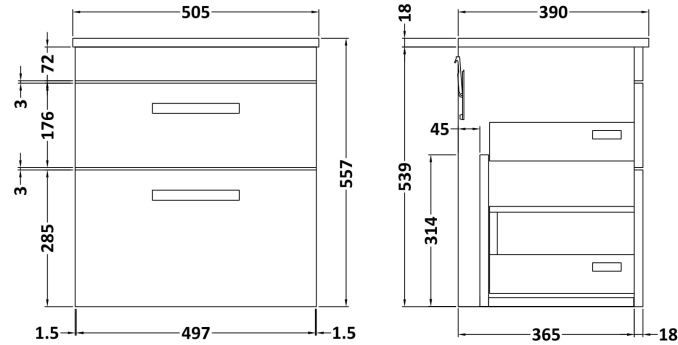

Sales Code: ATH015W

Description: 500 Wh 2-Drawer Vanity & Worktop

Packaging Details

Barcode: 5056211801436

Sales Code: MOC192

Description: 500 Wall Hung 2-Drawer Basin Unit

Product Dimensions

Height (mm):	538
Width (mm):	500
Depth (mm):	383
Nett Weight (kg):	17.5

Packaging Dimensions

Height (mm):	560
Width (mm):	520
Depth (mm):	405
Gross Weight (kg):	18

Packaging Data

Box Colour:	Brown Cardboard Box
Box Qty:	1
Label Size:	100 x 50
Label Colour:	White Label
Label Qty:	2

Outer Box Dimensions (If Applicable)

Height (mm):	
Width (mm):	
Depth (mm):	
Gross Weight (kg):	
Barcode:	5055275828472

Product Details

Country of Origin:	United Kingdom
Fitting Instruction:	No
CE & UKCA:	N/A
FSC Certified Materials:	Yes
Colour:	Driftwood
Construction Method:	Cam & Wood Dowel
Construction Type:	Rigid
Cabinet Finish:	MFC Textured Woodgrain
Fascia Finish:	MFC Textured Woodgrain
Cabinet Thickness (mm):	18
Fascia Thickness (mm):	18
Drawer Included:	Yes
Drawer Type:	80mm High Metal Softclose
No of Shelves:	0
Hinge Type:	Not Applicable
Hinge Included:	Not Applicable
Adjustable Legs:	No, Not Required
Fixings Included:	Yes
Handle Style:	Contemporary
Waste Shroud:	Yes
Handle Included:	Yes, Supplied
Handle Type:	D-Shape

Sales Code: MWD250

Description: 500 Worktop (505X390x18mm)

Product Dimensions

Height (mm):	18
Width (mm):	505
Depth (mm):	390
Nett Weight (kg):	2

Packaging Dimensions

Height (mm):	25
Width (mm):	525
Depth (mm):	410
Gross Weight (kg):	2