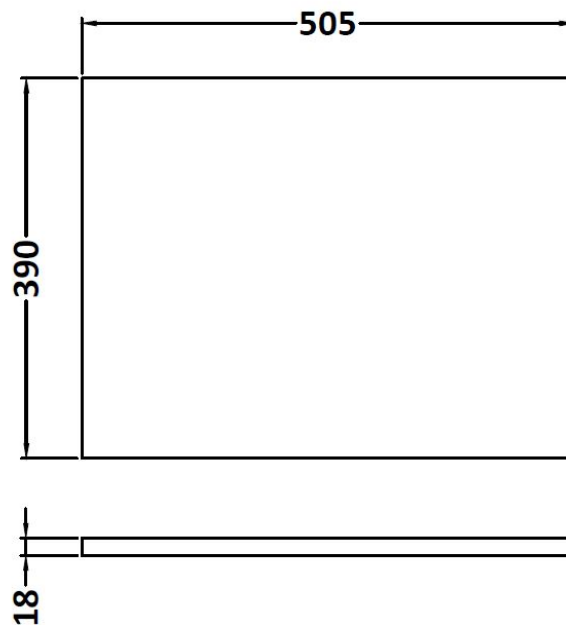

Packaging Dimensions

Height (mm):	560
Width (mm):	520
Depth (mm):	405
Gross Weight (kg):	18

Packaging Data

Box Colour:	Brown Cardboard Box
Box Qty:	1
Label Size:	100 x 50
Label Colour:	White Label
Label Qty:	2

Outer Box Dimensions (If Applicable)

Height (mm):	
Width (mm):	
Depth (mm):	
Gross Weight (kg):	
Barcode:	5055275828472

Product Details

Country of Origin:	United Kingdom
Fitting Instruction:	No
CE & UKCA:	N/A
FSC Certified Materials:	Yes
Colour:	Driftwood
Construction Method:	Cam & Wood Dowel
Construction Type:	Rigid
Cabinet Finish:	MFC Textured Woodgrain
Fascia Finish:	MFC Textured Woodgrain
Cabinet Thickness (mm):	18
Fascia Thickness (mm):	18
Drawer Included:	Yes
Drawer Type:	80mm High Metal Softclose
No of Shelves:	0
Hinge Type:	Not Applicable
Hinge Included:	Not Applicable
Adjustable Legs:	No, Not Required
Fixings Included:	Yes
Handle Style:	Contemporary
Waste Shroud:	Yes
Handle Included:	Yes, Supplied
Handle Type:	D-Shape

Sales Code: MWD250

Description: 500 Worktop (505X390x18mm)

Product Dimensions

Height (mm):	18
Width (mm):	505
Depth (mm):	390
Nett Weight (kg):	2

Packaging Dimensions

Height (mm):	25
Width (mm):	525
Depth (mm):	410
Gross Weight (kg):	2

Packaging Data

Box Colour:	Brown Cardboard Box
Box Qty:	1
Label Size:	50 x 100
Label Colour:	White Label
Label Qty:	2

Outer Box Dimensions (If Applicable)

Height (mm):	
Width (mm):	
Depth (mm):	
Gross Weight (kg):	
Barcode:	5055275893531