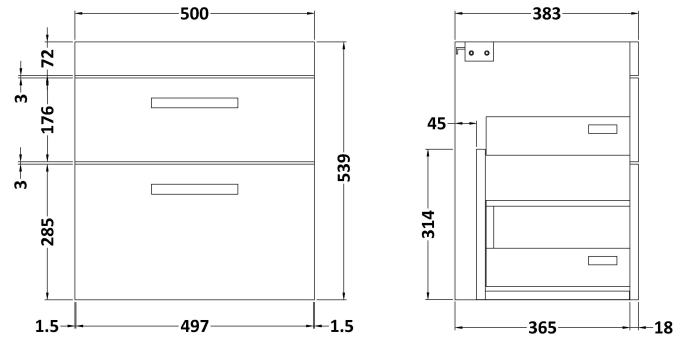

Sales Code: ATH015W

Description: 500 Wh 2-Drawer Vanity & Worktop

Packaging Details

Barcode: 5056211801436

Sales Code: MOC192

Description: 500 Wall Hung 2-Drawer Basin Unit

Product Dimensions

Height (mm):	538
Width (mm):	500
Depth (mm):	383
Nett Weight (kg):	17.5

Packaging Dimensions

Height (mm):	560
Width (mm):	520
Depth (mm):	405
Gross Weight (kg):	18

Packaging Data

Box Colour:	Brown Cardboard Box
Box Qty:	1
Label Size:	100 x 50
Label Colour:	White Label
Label Qty:	2

Sales Code: MWD250

Description: 500 Worktop (505X390x18mm)

Product Dimensions

Height (mm):	18
Width (mm):	505
Depth (mm):	390
Nett Weight (kg):	2

Packaging Dimensions

Height (mm):	25
Width (mm):	525
Depth (mm):	410
Gross Weight (kg):	2

Packaging Data

Box Colour:	Brown Cardboard Box
Box Qty:	1
Label Size:	50 x 100
Label Colour:	White Label
Label Qty:	2

Outer Box Dimensions (If Applicable)

Height (mm):	
Width (mm):	
Depth (mm):	
Gross Weight (kg):	
Barcode:	5055275893531