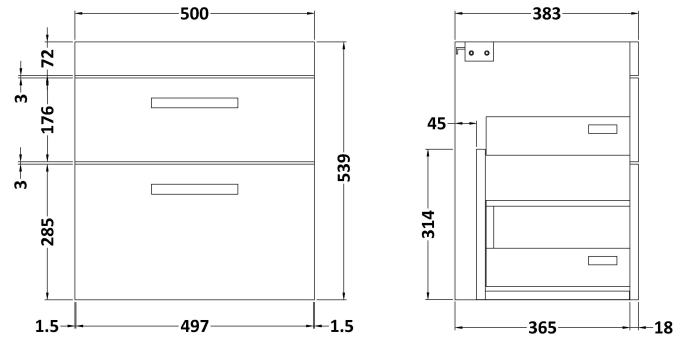

### Product Dimensions

Height (mm):	538
Width (mm):	500
Depth (mm):	383
Nett Weight (kg):	17.5

### Packaging Dimensions

Height (mm):	560
Width (mm):	520
Depth (mm):	405
Gross Weight (kg):	18

### Product Dimensions

Height (mm):	180
Width (mm):	510
Depth (mm):	390
Nett Weight (kg):	10.54

### Packaging Dimensions

Height (mm):	210
Width (mm):	410
Depth (mm):	530
Gross Weight (kg):	10.54