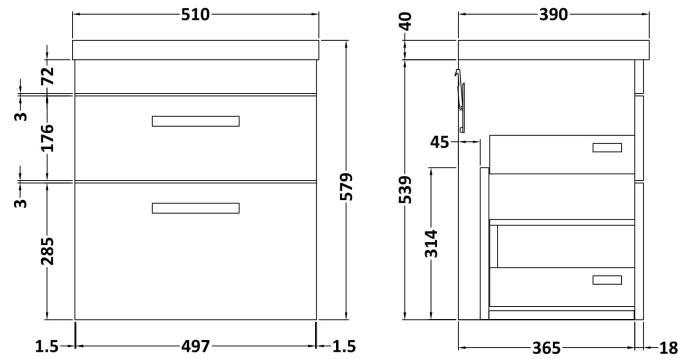

Sales Code: ATH018A

Description: 500 Wh 2-Drawer Vanity & Basin 1

Packaging Details

Barcode: 5055275899373