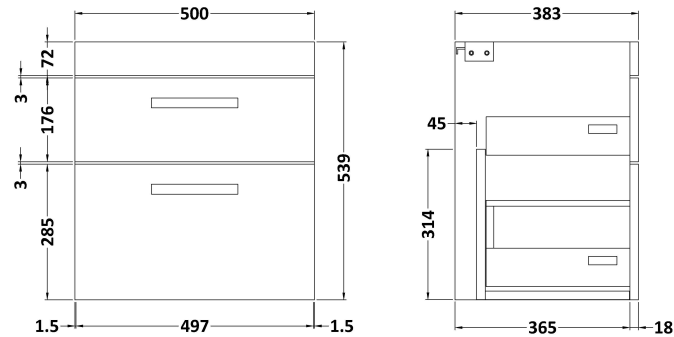

Sales Code: ATH018G

Description: 500 Wh 2-Drawer Vanity & Basin 4

Packaging Details

Barcode: 5056462621371

Sales Code: MOD592

Description: 500 Wall Hung 2-Drawer Basin Unit

Product Dimensions

Height (mm):	538
Width (mm):	500
Depth (mm):	383
Nett Weight (kg):	17.5

Packaging Dimensions

Height (mm):	560
Width (mm):	520
Depth (mm):	405
Gross Weight (kg):	18

Packaging Data

Box Colour:	Brown Cardboard Box
Box Qty:	1
Label Size:	100 x 50
Label Colour:	White Label
Label Qty:	2

Sales Code: NVM042

Description: 500 Curved Basin 1Th

Product Dimensions

Height (mm):	160
Width (mm):	510
Depth (mm):	440
Nett Weight (kg):	9

Packaging Dimensions

Height (mm):	190
Width (mm):	530
Depth (mm):	415
Gross Weight (kg):	9.5

Packaging Data

Box Colour:	Brown Cardboard Box - Printed
Box Qty:	1
Label Size:	100 x 50
Label Colour:	White Label
Label Qty:	2

Outer Box Dimensions (If Applicable)

Height (mm):	
Width (mm):	
Depth (mm):	
Gross Weight (kg):	
Barcode:	5056462620985