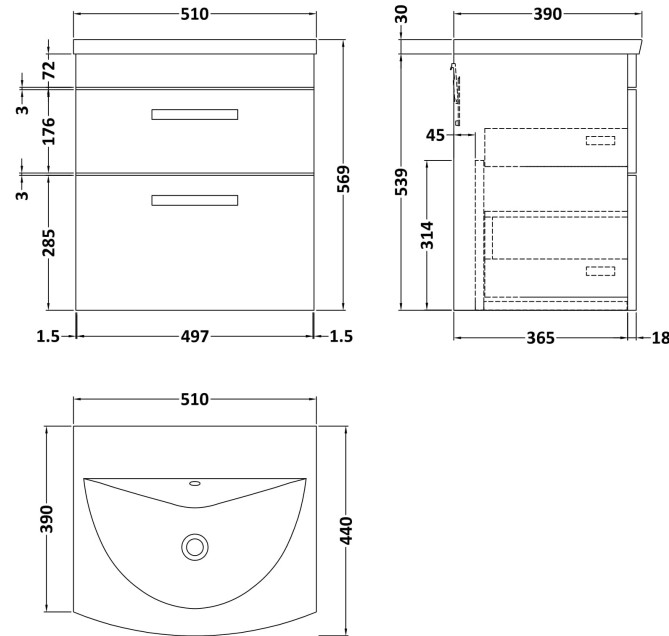

Sales Code: ATH018G

Description: 500 Wh 2-Drawer Vanity & Basin 4

Packaging Details

Barcode: 5056462621371

Sales Code: MOD592

Description: 500 Wall Hung 2-Drawer Basin Unit

Product Dimensions

Height (mm):	538
Width (mm):	500
Depth (mm):	383
Nett Weight (kg):	17.5

Packaging Dimensions

Height (mm):	560
Width (mm):	520
Depth (mm):	405
Gross Weight (kg):	18

Packaging Data

Box Colour:	Brown Cardboard Box
Box Qty:	1
Label Size:	100 x 50
Label Colour:	White Label
Label Qty:	2

Outer Box Dimensions (If Applicable)

Height (mm):	
Width (mm):	
Depth (mm):	
Gross Weight (kg):	
Barcode:	5055275825457

Product Details

Country of Origin:	United Kingdom
Fitting Instruction:	No
CE & UKCA:	N/A
FSC Certified Materials:	Yes
Colour:	Anthracite Woodgrain
Construction Method:	Cam & Wood Dowel
Construction Type:	Rigid
Cabinet Finish:	MFC Textured Woodgrain
Fascia Finish:	MFC Textured Woodgrain
Cabinet Thickness (mm):	18
Fascia Thickness (mm):	18
Drawer Included:	Yes
Drawer Type:	80mm High Metal Softclose
No of Shelves:	0
Hinge Type:	Not Applicable
Hinge Included:	Not Applicable
Adjustable Legs:	No, Not Required
Fixings Included:	Yes
Handle Style:	Contemporary
Waste Shroud:	Yes
Handle Included:	Yes, Supplied
Handle Type:	D-Shape

Sales Code: NVM042

Description: 500 Curved Basin 1Th

Product Dimensions

Height (mm):	160
Width (mm):	510
Depth (mm):	440
Nett Weight (kg):	9

Packaging Dimensions

Height (mm):	190
Width (mm):	530
Depth (mm):	415
Gross Weight (kg):	9.5