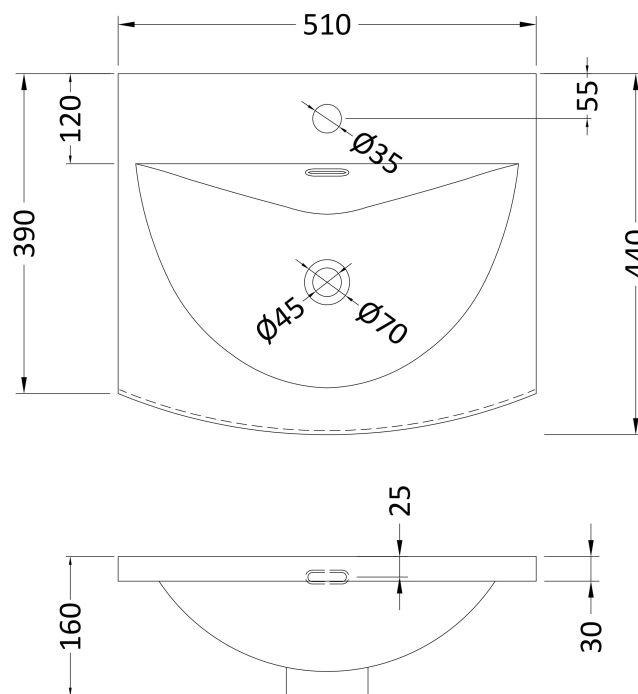

Packaging Dimensions

Height (mm):	560
Width (mm):	520
Depth (mm):	405
Gross Weight (kg):	18

Packaging Data

Box Colour:	Brown Cardboard Box
Box Qty:	1
Label Size:	100 x 50
Label Colour:	White Label
Label Qty:	2

Outer Box Dimensions (If Applicable)

Height (mm):	
Width (mm):	
Depth (mm):	
Gross Weight (kg):	
Barcode:	5055275825457

Product Details

Country of Origin:	United Kingdom
Fitting Instruction:	No
CE & UKCA:	N/A
FSC Certified Materials:	Yes
Colour:	Anthracite Woodgrain
Construction Method:	Cam & Wood Dowel
Construction Type:	Rigid
Cabinet Finish:	MFC Textured Woodgrain
Fascia Finish:	MFC Textured Woodgrain
Cabinet Thickness (mm):	18
Fascia Thickness (mm):	18
Drawer Included:	Yes
Drawer Type:	80mm High Metal Softclose
No of Shelves:	0
Hinge Type:	Not Applicable
Hinge Included:	Not Applicable
Adjustable Legs:	No, Not Required
Fixings Included:	Yes
Handle Style:	Contemporary
Waste Shroud:	Yes
Handle Included:	Yes, Supplied
Handle Type:	D-Shape

Sales Code: NVM042

Description: 500 Curved Basin 1Th

Product Dimensions

Height (mm):	160
Width (mm):	510
Depth (mm):	440
Nett Weight (kg):	9

Packaging Dimensions

Height (mm):	190
Width (mm):	530
Depth (mm):	415
Gross Weight (kg):	9.5

Packaging Data

Box Colour:	Brown Cardboard Box - Printed
Box Qty:	1
Label Size:	100 x 50
Label Colour:	White Label
Label Qty:	2

Outer Box Dimensions (If Applicable)

Height (mm):	
Width (mm):	
Depth (mm):	
Gross Weight (kg):	
Barcode:	5056462620985