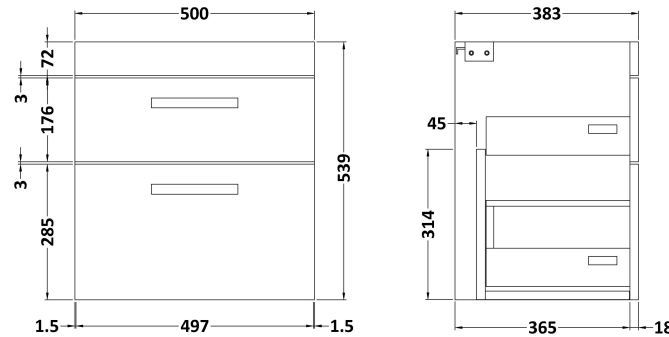

Sales Code: ATH019D

Description: 500 Wh 2-Drawer Vanity & Basin 3

Packaging Details

Barcode: 5056211863885

Sales Code: MOD692

Description: 500 Wall Hung 2-Drawer Basin Unit

Product Dimensions

Height (mm):	538
Width (mm):	500
Depth (mm):	383
Nett Weight (kg):	17.5

Packaging Dimensions

Height (mm):	560
Width (mm):	520
Depth (mm):	405
Gross Weight (kg):	18

Packaging Data

Box Colour:	Brown Cardboard Box
Box Qty:	1
Label Size:	100 x 50
Label Colour:	White Label
Label Qty:	2

Sales Code: NVM032

Description: 500 Thin Edged Basin 1Th

Product Dimensions

Height (mm):	170
Width (mm):	510
Depth (mm):	395
Nett Weight (kg):	9.5

Packaging Dimensions

Height (mm):	190
Width (mm):	530
Depth (mm):	415
Gross Weight (kg):	10

Packaging Data

Box Colour:	Brown Cardboard Box - Printed
Box Qty:	1
Label Size:	100 x 50
Label Colour:	White Label
Label Qty:	2

Outer Box Dimensions (If Applicable)

Height (mm):	
Width (mm):	
Depth (mm):	
Gross Weight (kg):	
Barcode:	5056211853411