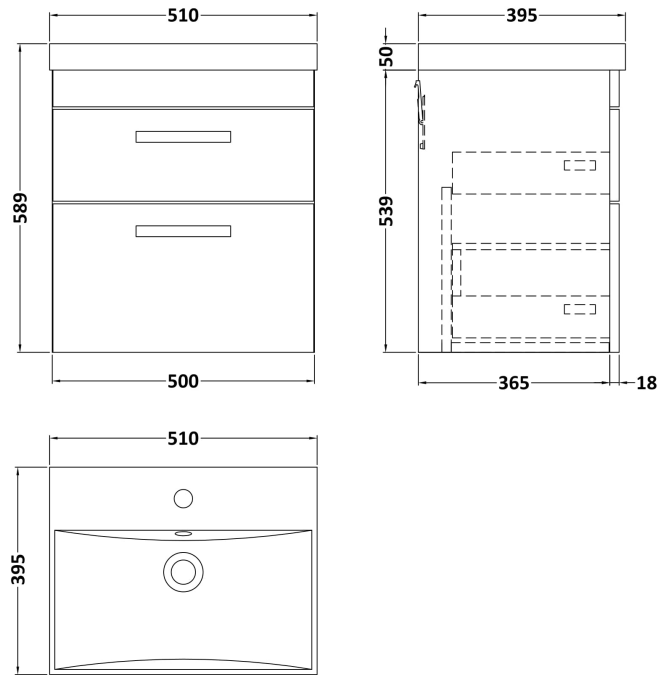

Sales Code: ATH019D

Description: 500 Wh 2-Drawer Vanity & Basin 3

Packaging Details

Barcode: 5056211863885

Sales Code: MOD692

Description: 500 Wall Hung 2-Drawer Basin Unit

Product Dimensions

Height (mm):	538
Width (mm):	500
Depth (mm):	383
Nett Weight (kg):	17.5

Packaging Dimensions

Height (mm):	560
Width (mm):	520
Depth (mm):	405
Gross Weight (kg):	18

Packaging Data

Box Colour:	Brown Cardboard Box
Box Qty:	1
Label Size:	100 x 50
Label Colour:	White Label
Label Qty:	2

Outer Box Dimensions (If Applicable)

Height (mm):	
Width (mm):	
Depth (mm):	
Gross Weight (kg):	
Barcode:	5055275825464

Product Details

Country of Origin:	United Kingdom
Fitting Instruction:	No
CE & UKCA:	N/A
FSC Certified Materials:	Yes
Colour:	Black Woodgrain
Construction Method:	Cam & Wood Dowel
Construction Type:	Rigid
Cabinet Finish:	MFC Textured Woodgrain
Fascia Finish:	MFC Textured Woodgrain
Cabinet Thickness (mm):	18
Fascia Thickness (mm):	18
Drawer Included:	Yes
Drawer Type:	80mm High Metal Softclose
No of Shelves:	0
Hinge Type:	Not Applicable
Hinge Included:	Not Applicable
Adjustable Legs:	No, Not Required
Fixings Included:	Yes
Handle Style:	Contemporary
Waste Shroud:	Yes
Handle Included:	Yes, Supplied
Handle Type:	D-Shape

Sales Code: NVM032

Description: 500 Thin Edged Basin 1Th

Product Dimensions

Height (mm):	170
Width (mm):	510
Depth (mm):	395
Nett Weight (kg):	9.5

Packaging Dimensions

Height (mm):	190
Width (mm):	530
Depth (mm):	415
Gross Weight (kg):	10