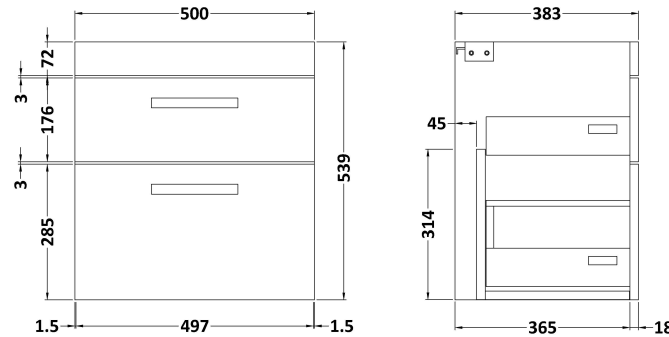

### Product Dimensions

Height (mm):	538
Width (mm):	500
Depth (mm):	383
Nett Weight (kg):	17.5

### Packaging Dimensions

Height (mm):	405
Width (mm):	520
Depth (mm):	560
Gross Weight (kg):	18

### Product Dimensions

Height (mm):	170
Width (mm):	500
Depth (mm):	390
Nett Weight (kg):	9

### Packaging Dimensions

Height (mm):	400
Width (mm):	520
Depth (mm):	200
Gross Weight (kg):	9