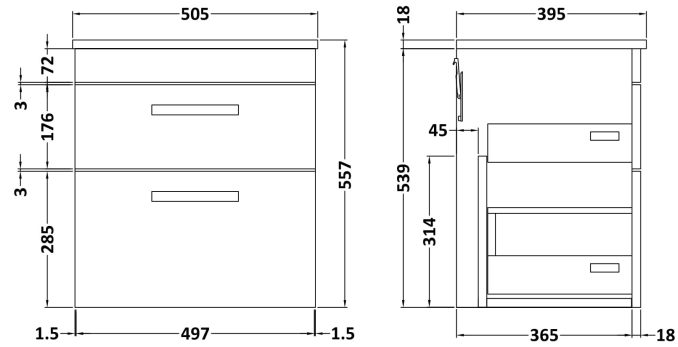

Sales Code: ATH020B

Description: 500 Wh 2-Drawer Vanity & Basin 2

Packaging Details

Barcode: 5056211800118