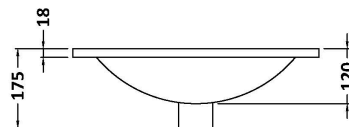

### Product Dimensions

Height (mm):	538
Width (mm):	500
Depth (mm):	383
Nett Weight (kg):	17.5

### Packaging Dimensions

Height (mm):	405
Width (mm):	520
Depth (mm):	560
Gross Weight (kg):	18

### Outer Box Dimensions (If Applicable)

Height (mm):	
Width (mm):	
Depth (mm):	
Gross Weight (kg):	
Barcode:	5055275880609

### Product Dimensions

Height (mm):	170
Width (mm):	500
Depth (mm):	390
Nett Weight (kg):	9