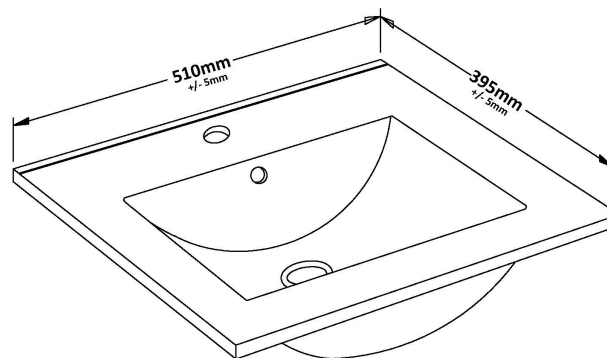

### Product Dimensions

Height (mm):	538
Width (mm):	500
Depth (mm):	383
Nett Weight (kg):	17.5

### Packaging Dimensions

Height (mm):	405
Width (mm):	520
Depth (mm):	560
Gross Weight (kg):	18

### Outer Box Dimensions (If Applicable)

Height (mm):	
Width (mm):	
Depth (mm):	
Gross Weight (kg):	
Barcode:	5055275880609

### Product Dimensions

Height (mm):	170
Width (mm):	500
Depth (mm):	390
Nett Weight (kg):	9