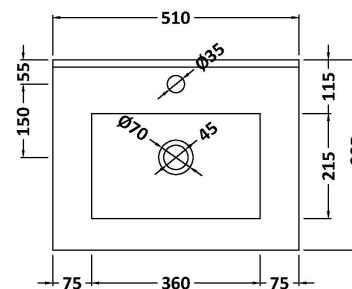

### Product Dimensions

Height (mm):	538
Width (mm):	500
Depth (mm):	383
Nett Weight (kg):	17.5

### Packaging Dimensions

Height (mm):	405
Width (mm):	520
Depth (mm):	560
Gross Weight (kg):	18

### Outer Box Dimensions (If Applicable)

Height (mm):	
Width (mm):	
Depth (mm):	
Gross Weight (kg):	
Barcode:	5055275880609

### Product Dimensions

Height (mm):	170
Width (mm):	500
Depth (mm):	390
Nett Weight (kg):	9