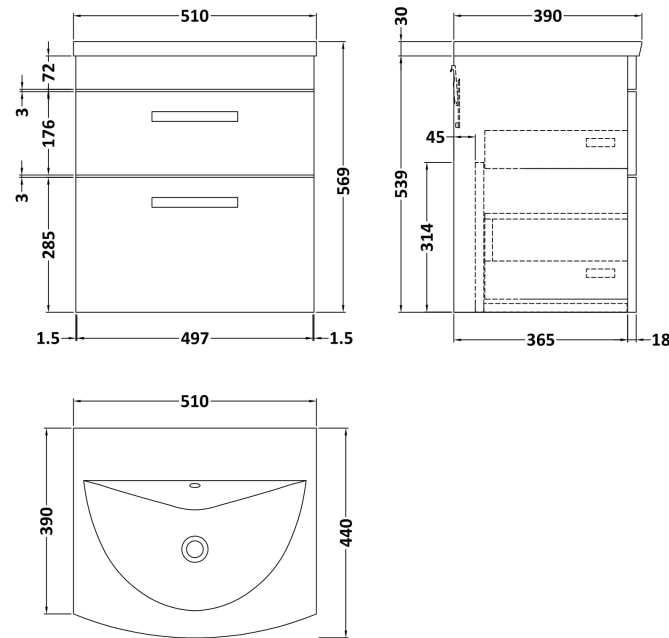

Sales Code: ATH020G

Description: 500 Wh 2-Drawer Vanity & Basin 4

Packaging Details

Barcode: 5056462621395