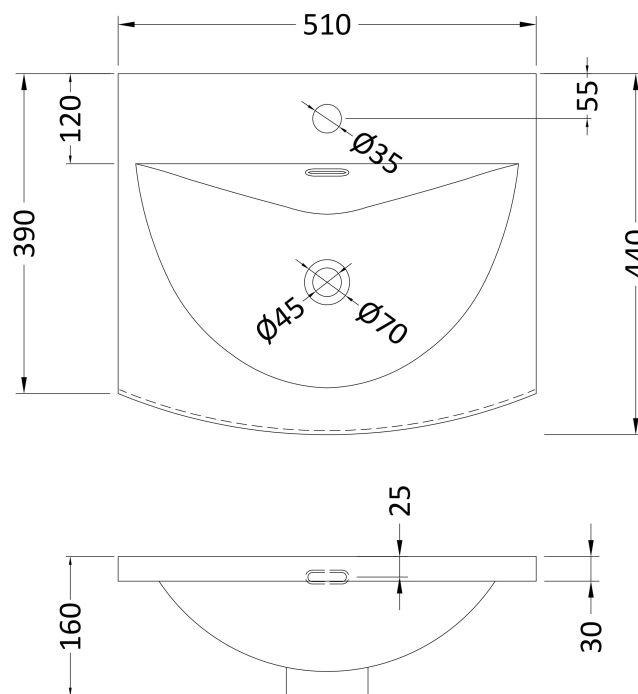

### Product Dimensions

Height (mm):	538
Width (mm):	500
Depth (mm):	383
Nett Weight (kg):	17.5

### Packaging Dimensions

Height (mm):	405
Width (mm):	520
Depth (mm):	560
Gross Weight (kg):	18

### Outer Box Dimensions (If Applicable)

Height (mm):	
Width (mm):	
Depth (mm):	
Gross Weight (kg):	
Barcode:	5055275880609

### Product Dimensions

Height (mm):	160
Width (mm):	510
Depth (mm):	440
Nett Weight (kg):	9