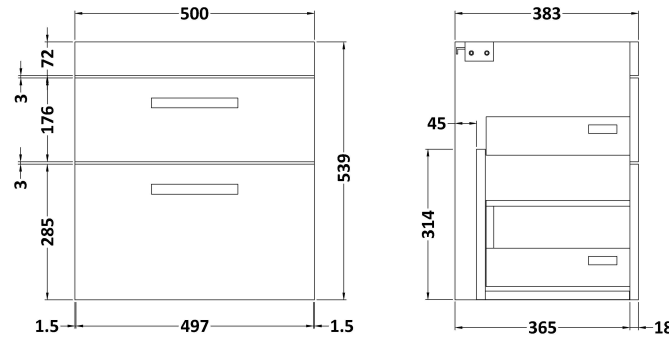

### Product Dimensions

Height (mm):	538
Width (mm):	500
Depth (mm):	383
Nett Weight (kg):	17.5

### Packaging Dimensions

Height (mm):	405
Width (mm):	520
Depth (mm):	560
Gross Weight (kg):	18

### Product Dimensions

Height (mm):	160
Width (mm):	510
Depth (mm):	440
Nett Weight (kg):	9

### Packaging Dimensions

Height (mm):	190
Width (mm):	530
Depth (mm):	415
Gross Weight (kg):	9.5