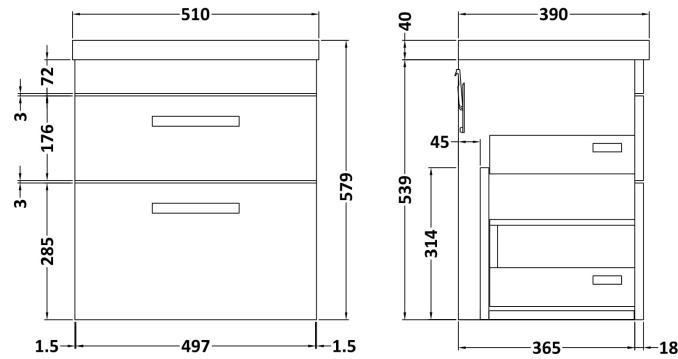

Sales Code: ATH021A

Description: 500 Wh 2-Drawer Vanity & Basin 1

Packaging Details

Barcode: 5055275899403

Sales Code: MOC592

Description: 500 Wall Hung 2-Drawer Basin Unit

Product Dimensions

Height (mm):	538
Width (mm):	500
Depth (mm):	383
Nett Weight (kg):	26

Packaging Dimensions

Height (mm):	560
Width (mm):	520
Depth (mm):	405
Gross Weight (kg):	26

Packaging Data

Box Colour:	Brown Cardboard Box
Box Qty:	1
Label Size:	100 x 50
Label Colour:	White Label
Label Qty:	2

Outer Box Dimensions (If Applicable)

Height (mm):	
Width (mm):	
Depth (mm):	
Gross Weight (kg):	
Barcode:	5055275880432

Product Details

Country of Origin:	United Kingdom
Fitting Instruction:	No
CE & UKCA:	N/A
FSC Certified Materials:	Yes
Colour:	Stone Grey
Construction Method:	Cam & Wood Dowel
Construction Type:	Rigid
Cabinet Finish:	MFC Smooth Matt
Fascia Finish:	MFC Smooth Matt
Cabinet Thickness (mm):	18
Fascia Thickness (mm):	18
Drawer Included:	Yes
Drawer Type:	80mm High Metal Softclose
No of Shelves:	0
Hinge Type:	Not Applicable
Hinge Included:	Not Applicable
Adjustable Legs:	No, Not Required
Fixings Included:	Yes
Handle Style:	Contemporary
Waste Shroud:	Yes
Handle Included:	Yes, Supplied
Handle Type:	D-Shape

Sales Code: NVM012

Description: 500 Mid-Edged Basin 1 Th

Product Dimensions

Height (mm):	180
Width (mm):	510
Depth (mm):	390
Nett Weight (kg):	10.54

Packaging Dimensions

Height (mm):	210
Width (mm):	410
Depth (mm):	530
Gross Weight (kg):	10.54