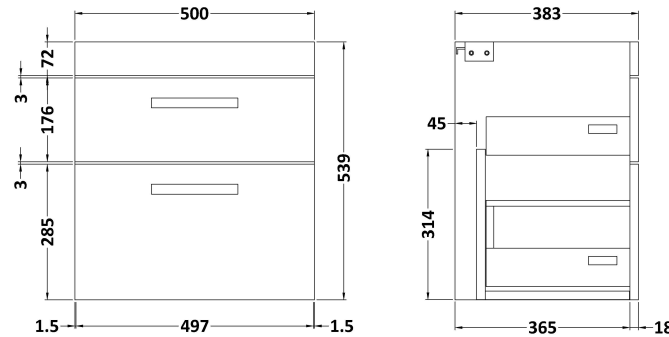

Sales Code: ATH021A

Description: 500 Wh 2-Drawer Vanity & Basin 1

Packaging Details

Barcode: 5055275899403

Sales Code: MOC592

Description: 500 Wall Hung 2-Drawer Basin Unit

Product Dimensions

Height (mm):	538
Width (mm):	500
Depth (mm):	383
Nett Weight (kg):	26

Packaging Dimensions

Height (mm):	560
Width (mm):	520
Depth (mm):	405
Gross Weight (kg):	26

Packaging Data

Box Colour:	Brown Cardboard Box
Box Qty:	1
Label Size:	100 x 50
Label Colour:	White Label
Label Qty:	2

Sales Code: NVM012

Description: 500 Mid-Edged Basin 1 Th

Product Dimensions

Height (mm):	180
Width (mm):	510
Depth (mm):	390
Nett Weight (kg):	10.54

Packaging Dimensions

Height (mm):	210
Width (mm):	410
Depth (mm):	530
Gross Weight (kg):	10.54

Packaging Data

Box Colour:	Brown Cardboard Box - Printed
Box Qty:	1
Label Size:	100 x 50
Label Colour:	White Label
Label Qty:	2

Outer Box Dimensions (If Applicable)

Height (mm):	
Width (mm):	
Depth (mm):	
Gross Weight (kg):	
Barcode:	5055369043446