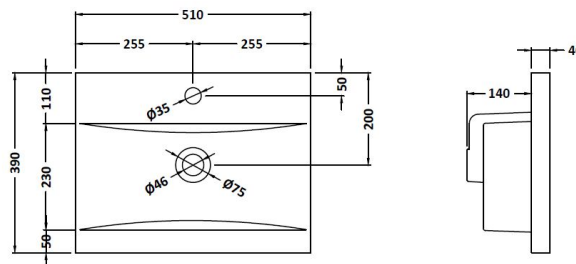

Packaging Dimensions

Height (mm):	560
Width (mm):	520
Depth (mm):	405
Gross Weight (kg):	26

Packaging Data

Box Colour:	Brown Cardboard Box
Box Qty:	1
Label Size:	100 x 50
Label Colour:	White Label
Label Qty:	2

Outer Box Dimensions (If Applicable)

Height (mm):	
Width (mm):	
Depth (mm):	
Gross Weight (kg):	
Barcode:	5055275880432

Product Details

Country of Origin:	United Kingdom
Fitting Instruction:	No
CE & UKCA:	N/A
FSC Certified Materials:	Yes
Colour:	Stone Grey
Construction Method:	Cam & Wood Dowel
Construction Type:	Rigid
Cabinet Finish:	MFC Smooth Matt
Fascia Finish:	MFC Smooth Matt
Cabinet Thickness (mm):	18
Fascia Thickness (mm):	18
Drawer Included:	Yes
Drawer Type:	80mm High Metal Softclose
No of Shelves:	0
Hinge Type:	Not Applicable
Hinge Included:	Not Applicable
Adjustable Legs:	No, Not Required
Fixings Included:	Yes
Handle Style:	Contemporary
Waste Shroud:	Yes
Handle Included:	Yes, Supplied
Handle Type:	D-Shape

Sales Code: NVM012

Description: 500 Mid-Edged Basin 1 Th

Product Dimensions

Height (mm):	180
Width (mm):	510
Depth (mm):	390
Nett Weight (kg):	10.54

Packaging Dimensions

Height (mm):	210
Width (mm):	410
Depth (mm):	530
Gross Weight (kg):	10.54

Packaging Data

Box Colour:	Brown Cardboard Box - Printed
Box Qty:	1
Label Size:	100 x 50
Label Colour:	White Label
Label Qty:	2

Outer Box Dimensions (If Applicable)

Height (mm):	
Width (mm):	
Depth (mm):	
Gross Weight (kg):	
Barcode:	5055369043446