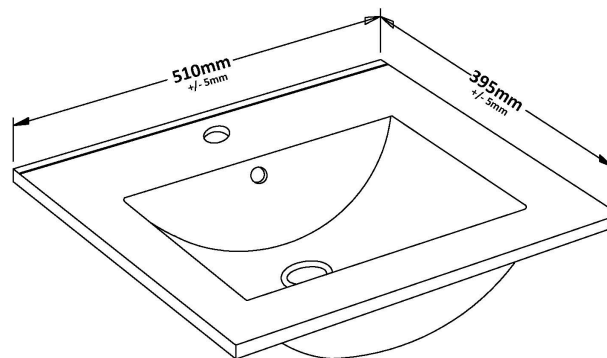

Packaging Dimensions

Height (mm):	560
Width (mm):	520
Depth (mm):	405
Gross Weight (kg):	26

Packaging Data

Box Colour:	Brown Cardboard Box
Box Qty:	1
Label Size:	100 x 50
Label Colour:	White Label
Label Qty:	2

Outer Box Dimensions (If Applicable)

Height (mm):	
Width (mm):	
Depth (mm):	
Gross Weight (kg):	
Barcode:	5055275880432

Product Details

Country of Origin:	United Kingdom
Fitting Instruction:	No
CE & UKCA:	N/A
FSC Certified Materials:	Yes
Colour:	Stone Grey
Construction Method:	Cam & Wood Dowel
Construction Type:	Rigid
Cabinet Finish:	MFC Smooth Matt
Fascia Finish:	MFC Smooth Matt
Cabinet Thickness (mm):	18
Fascia Thickness (mm):	18
Drawer Included:	Yes
Drawer Type:	80mm High Metal Softclose
No of Shelves:	0
Hinge Type:	Not Applicable
Hinge Included:	Not Applicable
Adjustable Legs:	No, Not Required
Fixings Included:	Yes
Handle Style:	Contemporary
Waste Shroud:	Yes
Handle Included:	Yes, Supplied
Handle Type:	D-Shape

Sales Code: NVM001

Description: 500mm Minimalist Basin 1Th

Product Dimensions

Height (mm):	170
Width (mm):	500
Depth (mm):	390
Nett Weight (kg):	9

Packaging Dimensions

Height (mm):	400
Width (mm):	520
Depth (mm):	200
Gross Weight (kg):	9

Packaging Data

Box Colour:	Brown Cardboard Box
Box Qty:	1
Label Size:	105 x 50
Label Colour:	White Label
Label Qty:	1

Outer Box Dimensions (If Applicable)

Height (mm):	
Width (mm):	
Depth (mm):	
Gross Weight (kg):	
Barcode:	5055275828670