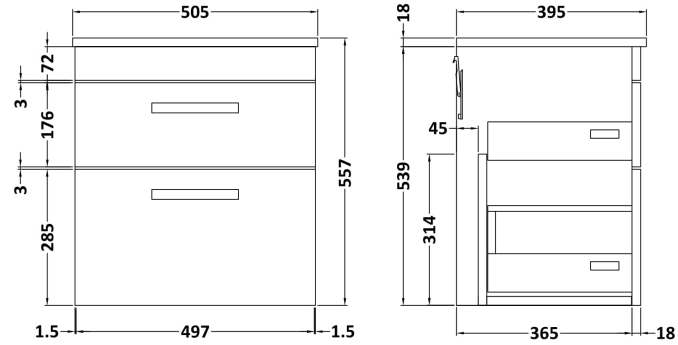

Sales Code: ATH021B

Description: 500 Wh 2-Drawer Vanity & Basin 2

Packaging Details

Barcode: 5056211800125

Sales Code: MOC592

Description: 500 Wall Hung 2-Drawer Basin Unit

Product Dimensions

Height (mm):	538
Width (mm):	500
Depth (mm):	383
Nett Weight (kg):	26

Packaging Dimensions

Height (mm):	560
Width (mm):	520
Depth (mm):	405
Gross Weight (kg):	26

Packaging Data

Box Colour:	Brown Cardboard Box
Box Qty:	1
Label Size:	100 x 50
Label Colour:	White Label
Label Qty:	2

Sales Code: NVM001

Description: 500mm Minimalist Basin 1Th

Product Dimensions

Height (mm):	170
Width (mm):	500
Depth (mm):	390
Nett Weight (kg):	9

Packaging Dimensions

Height (mm):	400
Width (mm):	520
Depth (mm):	200
Gross Weight (kg):	9

Packaging Data

Box Colour:	Brown Cardboard Box
Box Qty:	1
Label Size:	105 x 50
Label Colour:	White Label
Label Qty:	1

Outer Box Dimensions (If Applicable)

Height (mm):	
Width (mm):	
Depth (mm):	
Gross Weight (kg):	
Barcode:	5055275828670