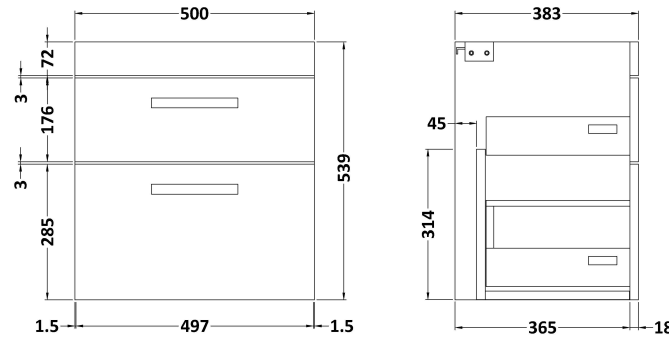

Sales Code: ATH021B

Description: 500 Wh 2-Drawer Vanity & Basin 2

Packaging Details

Barcode: 5056211800125

Sales Code: MOC592

Description: 500 Wall Hung 2-Drawer Basin Unit

Product Dimensions

Height (mm):	538
Width (mm):	500
Depth (mm):	383
Nett Weight (kg):	26

Packaging Dimensions

Height (mm):	560
Width (mm):	520
Depth (mm):	405
Gross Weight (kg):	26

Packaging Data

Box Colour:	Brown Cardboard Box
Box Qty:	1
Label Size:	100 x 50
Label Colour:	White Label
Label Qty:	2

Sales Code: NVM001

Description: 500mm Minimalist Basin 1Th

Product Dimensions

Height (mm):	170
Width (mm):	500
Depth (mm):	390
Nett Weight (kg):	9

Packaging Dimensions

Height (mm):	400
Width (mm):	520
Depth (mm):	200
Gross Weight (kg):	9

Packaging Data

Box Colour:	Brown Cardboard Box
Box Qty:	1
Label Size:	105 x 50
Label Colour:	White Label
Label Qty:	1

Outer Box Dimensions (If Applicable)

Height (mm):	
Width (mm):	
Depth (mm):	
Gross Weight (kg):	
Barcode:	5055275828670