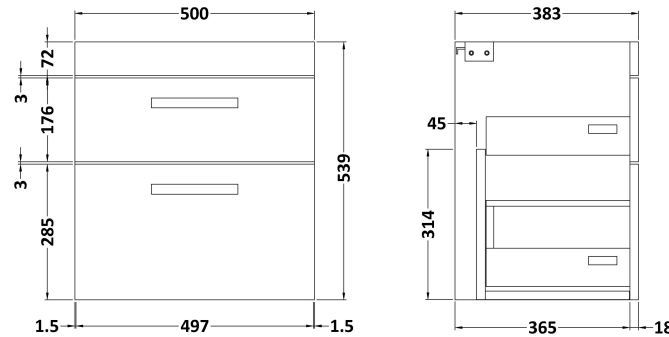

Sales Code: ATH021W

Description: 500 Wh 2-Drawer Vanity & Worktop

Packaging Details

Barcode: 5056211801481

Sales Code: MOC592

Description: 500 Wall Hung 2-Drawer Basin Unit

Product Dimensions

Height (mm):	538
Width (mm):	500
Depth (mm):	383
Nett Weight (kg):	26

Packaging Dimensions

Height (mm):	560
Width (mm):	520
Depth (mm):	405
Gross Weight (kg):	26

Packaging Data

Box Colour:	Brown Cardboard Box
Box Qty:	1
Label Size:	100 x 50
Label Colour:	White Label
Label Qty:	2

Sales Code: MWT550

Description: 500 Worktop - 505 X 390mm

Product Dimensions

Height (mm):	18
Width (mm):	505
Depth (mm):	390
Nett Weight (kg):	1.9

Packaging Dimensions

Height (mm):	25
Width (mm):	525
Depth (mm):	410
Gross Weight (kg):	2

Packaging Data

Box Colour:	Brown Cardboard Box
Box Qty:	1
Label Size:	50 x 100
Label Colour:	White Label
Label Qty:	1

Outer Box Dimensions (If Applicable)

Height (mm):	
Width (mm):	
Depth (mm):	
Gross Weight (kg):	
Barcode:	5055275897843