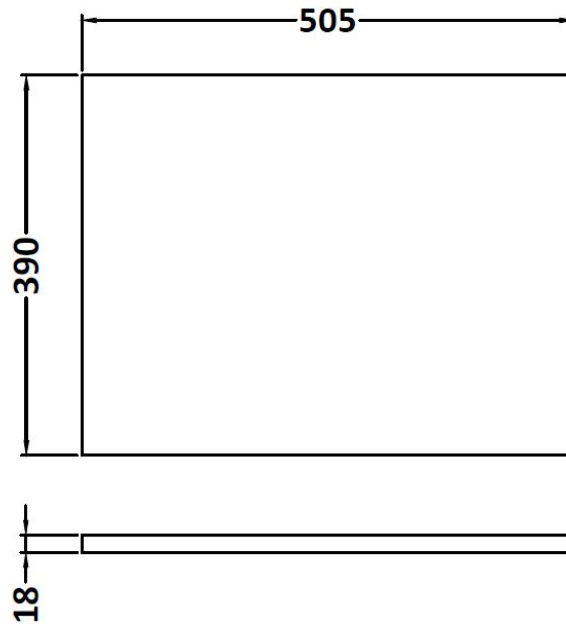

Packaging Dimensions

Height (mm):	560
Width (mm):	520
Depth (mm):	405
Gross Weight (kg):	26

Packaging Data

Box Colour:	Brown Cardboard Box
Box Qty:	1
Label Size:	100 x 50
Label Colour:	White Label
Label Qty:	2

Outer Box Dimensions (If Applicable)

Height (mm):	
Width (mm):	
Depth (mm):	
Gross Weight (kg):	
Barcode:	5055275880432

Product Details

Country of Origin:	United Kingdom
Fitting Instruction:	No
CE & UKCA:	N/A
FSC Certified Materials:	Yes
Colour:	Stone Grey
Construction Method:	Cam & Wood Dowel
Construction Type:	Rigid
Cabinet Finish:	MFC Smooth Matt
Fascia Finish:	MFC Smooth Matt
Cabinet Thickness (mm):	18
Fascia Thickness (mm):	18
Drawer Included:	Yes
Drawer Type:	80mm High Metal Softclose
No of Shelves:	0
Hinge Type:	Not Applicable
Hinge Included:	Not Applicable
Adjustable Legs:	No, Not Required
Fixings Included:	Yes
Handle Style:	Contemporary
Waste Shroud:	Yes
Handle Included:	Yes, Supplied
Handle Type:	D-Shape

Sales Code: MWT550

Description: 500 Worktop - 505 X 390mm

Product Dimensions

Height (mm):	18
Width (mm):	505
Depth (mm):	390
Nett Weight (kg):	1.9

Packaging Dimensions

Height (mm):	25
Width (mm):	525
Depth (mm):	410
Gross Weight (kg):	2

Packaging Data

Box Colour:	Brown Cardboard Box
Box Qty:	1
Label Size:	50 x 100
Label Colour:	White Label
Label Qty:	1

Outer Box Dimensions (If Applicable)

Height (mm):	
Width (mm):	
Depth (mm):	
Gross Weight (kg):	
Barcode:	5055275897843