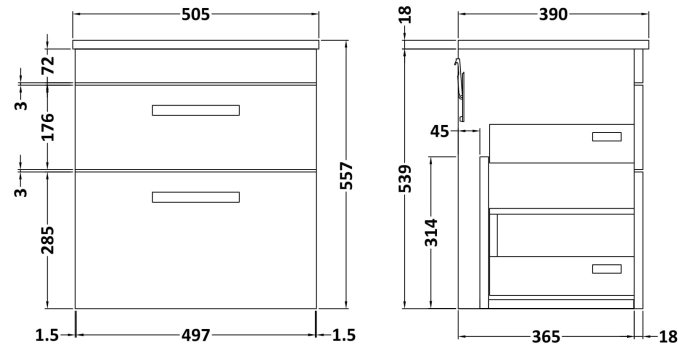

Sales Code: ATH021W

Description: 500 Wh 2-Drawer Vanity & Worktop

Packaging Details

Barcode: 5056211801481

Sales Code: MOC592

Description: 500 Wall Hung 2-Drawer Basin Unit

Product Dimensions

Height (mm):	538
Width (mm):	500
Depth (mm):	383
Nett Weight (kg):	26

Packaging Dimensions

Height (mm):	560
Width (mm):	520
Depth (mm):	405
Gross Weight (kg):	26

Packaging Data

Box Colour:	Brown Cardboard Box
Box Qty:	1
Label Size:	100 x 50
Label Colour:	White Label
Label Qty:	2

Outer Box Dimensions (If Applicable)

Height (mm):	
Width (mm):	
Depth (mm):	
Gross Weight (kg):	
Barcode:	5055275880432

Product Details

Country of Origin:	United Kingdom
Fitting Instruction:	No
CE & UKCA:	N/A
FSC Certified Materials:	Yes
Colour:	Stone Grey
Construction Method:	Cam & Wood Dowel
Construction Type:	Rigid
Cabinet Finish:	MFC Smooth Matt
Fascia Finish:	MFC Smooth Matt
Cabinet Thickness (mm):	18
Fascia Thickness (mm):	18
Drawer Included:	Yes
Drawer Type:	80mm High Metal Softclose
No of Shelves:	0
Hinge Type:	Not Applicable
Hinge Included:	Not Applicable
Adjustable Legs:	No, Not Required
Fixings Included:	Yes
Handle Style:	Contemporary
Waste Shroud:	Yes
Handle Included:	Yes, Supplied
Handle Type:	D-Shape

Sales Code: MWT550

Description: 500 Worktop - 505 X 390mm

Product Dimensions

Height (mm):	18
Width (mm):	505
Depth (mm):	390
Nett Weight (kg):	1.9

Packaging Dimensions

Height (mm):	25
Width (mm):	525
Depth (mm):	410
Gross Weight (kg):	2