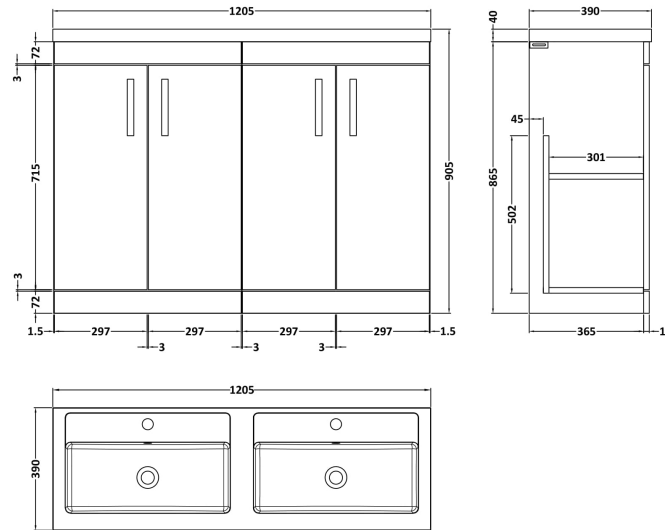

Sales Code: ATH022C

Description: 1200 Fs 4-Door Vanity & Double Basin

Packaging Details

Barcode: 5056211815150

Sales Code: MOC103

Description: 600 2-Door Floor Standing Unit

Product Dimensions

Height (mm):	865
Width (mm):	600
Depth (mm):	383
Nett Weight (kg):	21

Packaging Dimensions

Height (mm):	405
Width (mm):	620
Depth (mm):	885
Gross Weight (kg):	21.5

Packaging Data

Box Colour:	Brown Cardboard Box
Box Qty:	1
Label Size:	100 x 50
Label Colour:	White Label
Label Qty:	2

Outer Box Dimensions (If Applicable)

Height (mm):	
Width (mm):	
Depth (mm):	
Gross Weight (kg):	
Barcode:	5055275828489

Product Details

Country of Origin:	United Kingdom
Fitting Instruction:	No
CE & UKCA:	N/A
FSC Certified Materials:	Yes
Colour:	Driftwood
Construction Method:	Cam & Wood Dowel
Construction Type:	Rigid
Cabinet Finish:	MFC Textured Woodgrain
Fascia Finish:	MFC Textured Woodgrain
Cabinet Thickness (mm):	18
Fascia Thickness (mm):	18
Drawer Included:	No
Drawer Type:	Not Applicable
No of Shelves:	1
Hinge Type:	95 Degree Clip-On Soft Close
Hinge Included:	Yes, Supplied
Adjustable Legs:	No, Not Required
Fixings Included:	Yes
Handle Style:	Contemporary
Waste Shroud:	No
Handle Included:	Yes, Supplied
Handle Type:	D-Shape

Sales Code: PMB424

Description: Double Polymarble Basin 1205 X 390

Product Dimensions

Height (mm):	390
Width (mm):	1205
Depth (mm):	157
Nett Weight (kg):	18.12

Packaging Dimensions

Height (mm):	100
Width (mm):	1205
Depth (mm):	400
Gross Weight (kg):	18.12