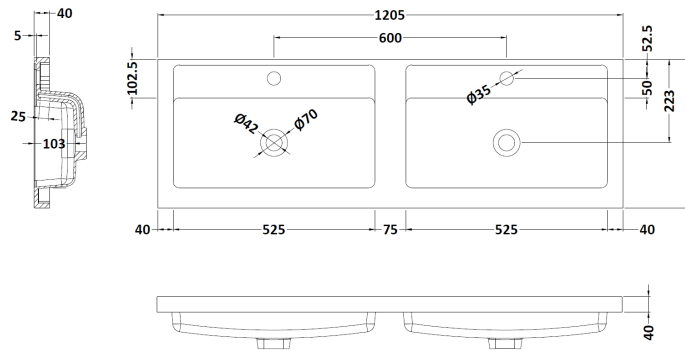

Packaging Dimensions

Height (mm):	405
Width (mm):	620
Depth (mm):	885
Gross Weight (kg):	21.5

Packaging Data

Box Colour:	Brown Cardboard Box
Box Qty:	1
Label Size:	100 x 50
Label Colour:	White Label
Label Qty:	2

Outer Box Dimensions (If Applicable)

Height (mm):	
Width (mm):	
Depth (mm):	
Gross Weight (kg):	
Barcode:	5055275828489

Product Details

Country of Origin:	United Kingdom
Fitting Instruction:	No
CE & UKCA:	N/A
FSC Certified Materials:	Yes
Colour:	Driftwood
Construction Method:	Cam & Wood Dowel
Construction Type:	Rigid
Cabinet Finish:	MFC Textured Woodgrain
Fascia Finish:	MFC Textured Woodgrain
Cabinet Thickness (mm):	18
Fascia Thickness (mm):	18
Drawer Included:	No
Drawer Type:	Not Applicable
No of Shelves:	1
Hinge Type:	95 Degree Clip-On Soft Close
Hinge Included:	Yes, Supplied
Adjustable Legs:	No, Not Required
Fixings Included:	Yes
Handle Style:	Contemporary
Waste Shroud:	No
Handle Included:	Yes, Supplied
Handle Type:	D-Shape

Sales Code: PMB424

Description: Double Polymarble Basin 1205 X 390

Product Dimensions

Height (mm):	390
Width (mm):	1205
Depth (mm):	157
Nett Weight (kg):	18.12

Packaging Dimensions

Height (mm):	100
Width (mm):	1205
Depth (mm):	400
Gross Weight (kg):	18.12

Packaging Data

Box Colour:	Brown Cardboard Box - Printed
Box Qty:	1
Label Size:	100 x 50
Label Colour:	White Label
Label Qty:	2

Outer Box Dimensions (If Applicable)

Height (mm):	
Width (mm):	
Depth (mm):	
Gross Weight (kg):	
Barcode:	5056211815136