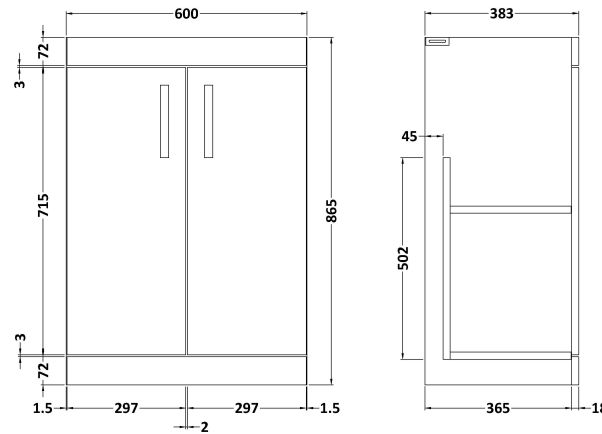

Sales Code: ATH022C

Description: 1200 Fs 4-Door Vanity & Double Basin

Packaging Details

Barcode: 5056211815150

Sales Code: MOC103

Description: 600 2-Door Floor Standing Unit

Product Dimensions

Height (mm):	865
Width (mm):	600
Depth (mm):	383
Nett Weight (kg):	21

Packaging Dimensions

Height (mm):	405
Width (mm):	620
Depth (mm):	885
Gross Weight (kg):	21.5

Packaging Data

Box Colour:	Brown Cardboard Box
Box Qty:	1
Label Size:	100 x 50
Label Colour:	White Label
Label Qty:	2

Outer Box Dimensions (If Applicable)

Height (mm):	
Width (mm):	
Depth (mm):	
Gross Weight (kg):	
Barcode:	5055275828489

Product Details

Country of Origin:	United Kingdom
Fitting Instruction:	No
CE & UKCA:	N/A
FSC Certified Materials:	Yes
Colour:	Driftwood
Construction Method:	Cam & Wood Dowel
Construction Type:	Rigid
Cabinet Finish:	MFC Textured Woodgrain
Fascia Finish:	MFC Textured Woodgrain
Cabinet Thickness (mm):	18
Fascia Thickness (mm):	18
Drawer Included:	No
Drawer Type:	Not Applicable
No of Shelves:	1
Hinge Type:	95 Degree Clip-On Soft Close
Hinge Included:	Yes, Supplied
Adjustable Legs:	No, Not Required
Fixings Included:	Yes
Handle Style:	Contemporary
Waste Shroud:	No
Handle Included:	Yes, Supplied
Handle Type:	D-Shape

Sales Code: PMB424

Description: Double Polymarble Basin 1205 X 390

Product Dimensions

Height (mm):	390
Width (mm):	1205
Depth (mm):	157
Nett Weight (kg):	18.12

Packaging Dimensions

Height (mm):	100
Width (mm):	1205
Depth (mm):	400
Gross Weight (kg):	18.12