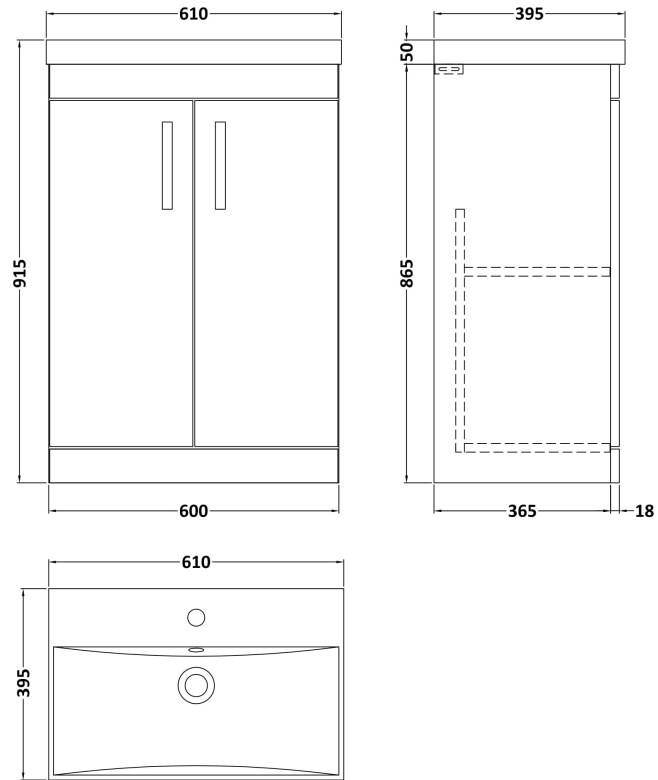

Sales Code: ATH022D

Description: 600 Fs 2-Door Vanity & Basin 3

Packaging Details

Barcode: 5056211863915