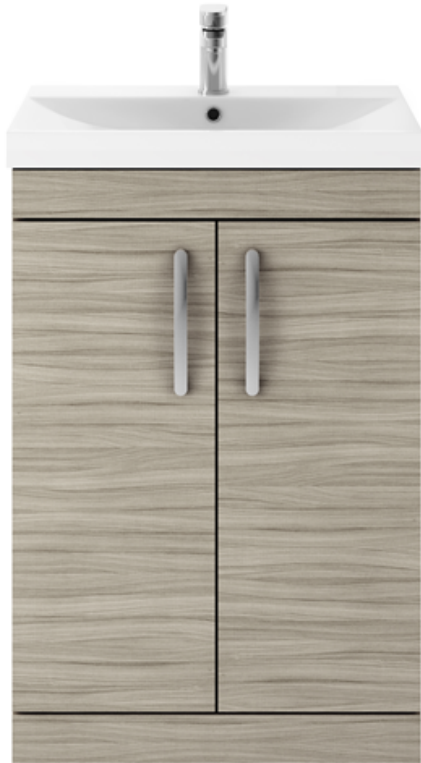

Sales Code: ATH022D

Description: 600 Fs 2-Door Vanity & Basin 3