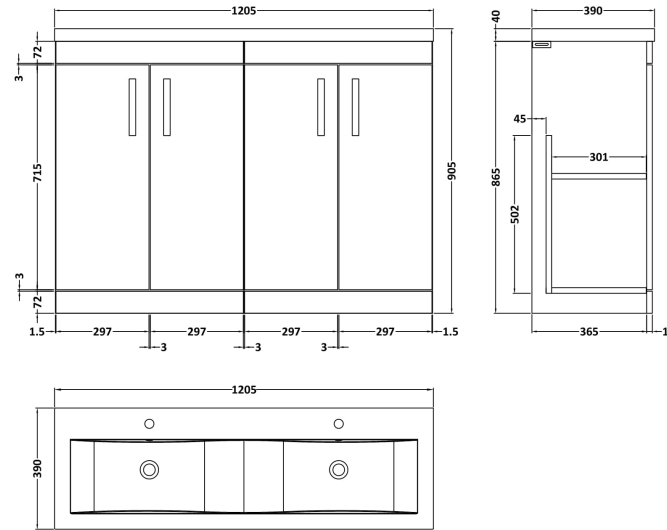

Sales Code: ATH022F

Description: 1200 Fs 4-Door Vanity & Double Basin

Packaging Details

Barcode: 5056211888543

Sales Code: MOC103

Description: 600 2-Door Floor Standing Unit

Product Dimensions

Height (mm):	865
Width (mm):	600
Depth (mm):	383
Nett Weight (kg):	21

Packaging Dimensions

Height (mm):	405
Width (mm):	620
Depth (mm):	885
Gross Weight (kg):	21.5

Packaging Data

Box Colour:	Brown Cardboard Box
Box Qty:	1
Label Size:	100 x 50
Label Colour:	White Label
Label Qty:	2

Outer Box Dimensions (If Applicable)

Height (mm):	
Width (mm):	
Depth (mm):	
Gross Weight (kg):	
Barcode:	5055275828489

Product Details

Country of Origin:	United Kingdom
Fitting Instruction:	No
CE & UKCA:	N/A
FSC Certified Materials:	Yes
Colour:	Driftwood
Construction Method:	Cam & Wood Dowel
Construction Type:	Rigid
Cabinet Finish:	MFC Textured Woodgrain
Fascia Finish:	MFC Textured Woodgrain
Cabinet Thickness (mm):	18
Fascia Thickness (mm):	18
Drawer Included:	No
Drawer Type:	Not Applicable
No of Shelves:	1
Hinge Type:	95 Degree Clip-On Soft Close
Hinge Included:	Yes, Supplied
Adjustable Legs:	No, Not Required
Fixings Included:	Yes
Handle Style:	Contemporary
Waste Shroud:	No
Handle Included:	Yes, Supplied
Handle Type:	D-Shape

Sales Code: CBM424

Description: Double Ceramic Basin 1208X392

Product Dimensions

Height (mm):	390
Width (mm):	1205
Depth (mm):	175
Nett Weight (kg):	27

Packaging Dimensions

Height (mm):	205
Width (mm):	1270
Depth (mm):	510
Gross Weight (kg):	27