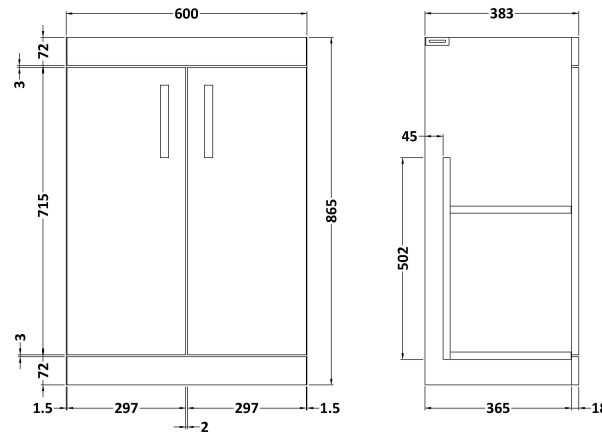

Sales Code: ATH022F

Description: 1200 Fs 4-Door Vanity & Double Basin

Packaging Details

Barcode: 5056211888543

Sales Code: MOC103

Description: 600 2-Door Floor Standing Unit

Product Dimensions

Height (mm):	865
Width (mm):	600
Depth (mm):	383
Nett Weight (kg):	21

Packaging Dimensions

Height (mm):	405
Width (mm):	620
Depth (mm):	885
Gross Weight (kg):	21.5

Packaging Data

Box Colour:	Brown Cardboard Box
Box Qty:	1
Label Size:	100 x 50
Label Colour:	White Label
Label Qty:	2

Outer Box Dimensions (If Applicable)

Height (mm):	
Width (mm):	
Depth (mm):	
Gross Weight (kg):	
Barcode:	5055275828489

Product Details

Country of Origin:	United Kingdom
Fitting Instruction:	No
CE & UKCA:	N/A
FSC Certified Materials:	Yes
Colour:	Driftwood
Construction Method:	Cam & Wood Dowel
Construction Type:	Rigid
Cabinet Finish:	MFC Textured Woodgrain
Fascia Finish:	MFC Textured Woodgrain
Cabinet Thickness (mm):	18
Fascia Thickness (mm):	18
Drawer Included:	No
Drawer Type:	Not Applicable
No of Shelves:	1
Hinge Type:	95 Degree Clip-On Soft Close
Hinge Included:	Yes, Supplied
Adjustable Legs:	No, Not Required
Fixings Included:	Yes
Handle Style:	Contemporary
Waste Shroud:	No
Handle Included:	Yes, Supplied
Handle Type:	D-Shape

Sales Code: CBM424

Description: Double Ceramic Basin 1208X392

Product Dimensions

Height (mm):	390
Width (mm):	1205
Depth (mm):	175
Nett Weight (kg):	27

Packaging Dimensions

Height (mm):	205
Width (mm):	1270
Depth (mm):	510
Gross Weight (kg):	27