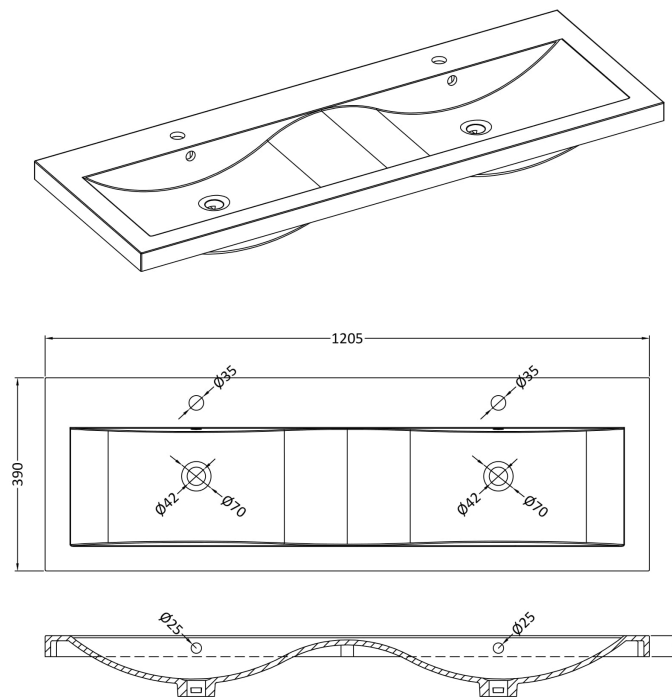

Packaging Dimensions

Height (mm):	405
Width (mm):	620
Depth (mm):	885
Gross Weight (kg):	21.5

Packaging Data

Box Colour:	Brown Cardboard Box
Box Qty:	1
Label Size:	100 x 50
Label Colour:	White Label
Label Qty:	2

Outer Box Dimensions (If Applicable)

Height (mm):	
Width (mm):	
Depth (mm):	
Gross Weight (kg):	
Barcode:	5055275828489

Product Details

Country of Origin:	United Kingdom
Fitting Instruction:	No
CE & UKCA:	N/A
FSC Certified Materials:	Yes
Colour:	Driftwood
Construction Method:	Cam & Wood Dowel
Construction Type:	Rigid
Cabinet Finish:	MFC Textured Woodgrain
Fascia Finish:	MFC Textured Woodgrain
Cabinet Thickness (mm):	18
Fascia Thickness (mm):	18
Drawer Included:	No
Drawer Type:	Not Applicable
No of Shelves:	1
Hinge Type:	95 Degree Clip-On Soft Close
Hinge Included:	Yes, Supplied
Adjustable Legs:	No, Not Required
Fixings Included:	Yes
Handle Style:	Contemporary
Waste Shroud:	No
Handle Included:	Yes, Supplied
Handle Type:	D-Shape

Sales Code: CBM424

Description: Double Ceramic Basin 1208X392

Product Dimensions

Height (mm):	390
Width (mm):	1205
Depth (mm):	175
Nett Weight (kg):	27

Packaging Dimensions

Height (mm):	205
Width (mm):	1270
Depth (mm):	510
Gross Weight (kg):	27

Packaging Data

Box Colour:	Brown Cardboard Box - Printed
Box Qty:	1
Label Size:	100 x 50
Label Colour:	White Label
Label Qty:	2

Outer Box Dimensions (If Applicable)

Height (mm):	
Width (mm):	
Depth (mm):	
Gross Weight (kg):	
Barcode:	5056211875826