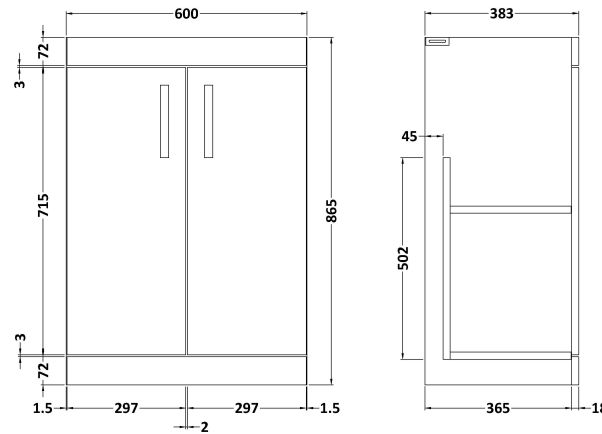

### Product Dimensions

Height (mm):	865
Width (mm):	600
Depth (mm):	383
Nett Weight (kg):	21

### Packaging Dimensions

Height (mm):	405
Width (mm):	620
Depth (mm):	885
Gross Weight (kg):	21.5

### Product Dimensions

Height (mm):	160
Width (mm):	610
Depth (mm):	440
Nett Weight (kg):	11

### Packaging Dimensions

Height (mm):	190
Width (mm):	630
Depth (mm):	415
Gross Weight (kg):	11.5