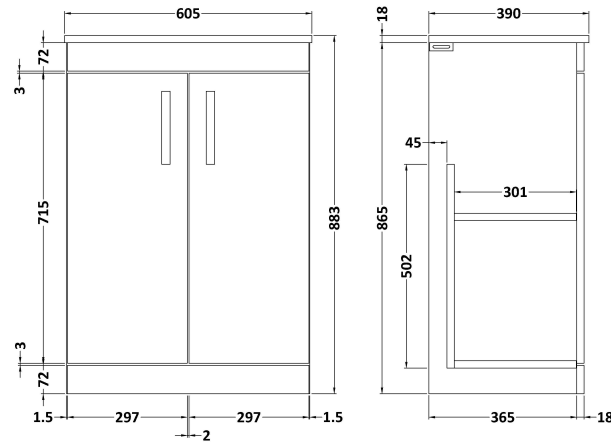

Sales Code: ATH022W

Description: 600 Fs 2-Door Vanity & Worktop

Packaging Details

Barcode: 5056211801498

Sales Code: MOC103

Description: 600 2-Door Floor Standing Unit

Product Dimensions

Height (mm):	865
Width (mm):	600
Depth (mm):	383
Nett Weight (kg):	21

Packaging Dimensions

Height (mm):	405
Width (mm):	620
Depth (mm):	885
Gross Weight (kg):	21.5

Packaging Data

Box Colour:	Brown Cardboard Box
Box Qty:	1
Label Size:	100 x 50
Label Colour:	White Label
Label Qty:	2

Outer Box Dimensions (If Applicable)

Height (mm):	
Width (mm):	
Depth (mm):	
Gross Weight (kg):	
Barcode:	5055275828489

Product Details

Country of Origin:	United Kingdom
Fitting Instruction:	No
CE & UKCA:	N/A
FSC Certified Materials:	Yes
Colour:	Driftwood
Construction Method:	Cam & Wood Dowel
Construction Type:	Rigid
Cabinet Finish:	MFC Textured Woodgrain
Fascia Finish:	MFC Textured Woodgrain
Cabinet Thickness (mm):	18
Fascia Thickness (mm):	18
Drawer Included:	No
Drawer Type:	Not Applicable
No of Shelves:	1
Hinge Type:	95 Degree Clip-On Soft Close
Hinge Included:	Yes, Supplied
Adjustable Legs:	No, Not Required
Fixings Included:	Yes
Handle Style:	Contemporary
Waste Shroud:	No
Handle Included:	Yes, Supplied
Handle Type:	D-Shape

Sales Code: MWD260

Description: 600 Worktop (605X390x18mm)

Product Dimensions

Height (mm):	18
Width (mm):	605
Depth (mm):	390
Nett Weight (kg):	2.5

Packaging Dimensions

Height (mm):	25
Width (mm):	625
Depth (mm):	410
Gross Weight (kg):	2.5