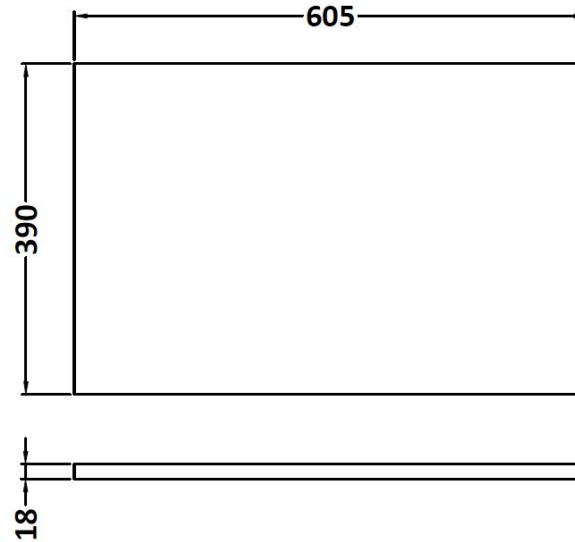

Packaging Dimensions

Height (mm):	405
Width (mm):	620
Depth (mm):	885
Gross Weight (kg):	21.5

Packaging Data

Box Colour:	Brown Cardboard Box
Box Qty:	1
Label Size:	100 x 50
Label Colour:	White Label
Label Qty:	2

Outer Box Dimensions (If Applicable)

Height (mm):	
Width (mm):	
Depth (mm):	
Gross Weight (kg):	
Barcode:	5055275828489

Product Details

Country of Origin:	United Kingdom
Fitting Instruction:	No
CE & UKCA:	N/A
FSC Certified Materials:	Yes
Colour:	Driftwood
Construction Method:	Cam & Wood Dowel
Construction Type:	Rigid
Cabinet Finish:	MFC Textured Woodgrain
Fascia Finish:	MFC Textured Woodgrain
Cabinet Thickness (mm):	18
Fascia Thickness (mm):	18
Drawer Included:	No
Drawer Type:	Not Applicable
No of Shelves:	1
Hinge Type:	95 Degree Clip-On Soft Close
Hinge Included:	Yes, Supplied
Adjustable Legs:	No, Not Required
Fixings Included:	Yes
Handle Style:	Contemporary
Waste Shroud:	No
Handle Included:	Yes, Supplied
Handle Type:	D-Shape

Sales Code: MWD260

Description: 600 Worktop (605X390x18mm)

Product Dimensions

Height (mm):	18
Width (mm):	605
Depth (mm):	390
Nett Weight (kg):	2.5

Packaging Dimensions

Height (mm):	25
Width (mm):	625
Depth (mm):	410
Gross Weight (kg):	2.5

Packaging Data

Box Colour:	Brown Cardboard Box
Box Qty:	1
Label Size:	50 x 100
Label Colour:	White Label
Label Qty:	2

Outer Box Dimensions (If Applicable)

Height (mm):	
Width (mm):	
Depth (mm):	
Gross Weight (kg):	
Barcode:	5055275893548