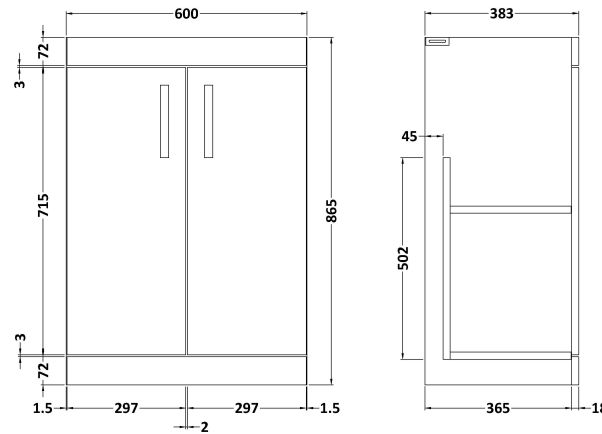

Sales Code: ATH022W

Description: 600 Fs 2-Door Vanity & Worktop

Packaging Details

Barcode: 5056211801498

Sales Code: MOC103

Description: 600 2-Door Floor Standing Unit

Product Dimensions

Height (mm):	865
Width (mm):	600
Depth (mm):	383
Nett Weight (kg):	21

Packaging Dimensions

Height (mm):	405
Width (mm):	620
Depth (mm):	885
Gross Weight (kg):	21.5

Packaging Data

Box Colour:	Brown Cardboard Box
Box Qty:	1
Label Size:	100 x 50
Label Colour:	White Label
Label Qty:	2

Outer Box Dimensions (If Applicable)

Height (mm):	
Width (mm):	
Depth (mm):	
Gross Weight (kg):	
Barcode:	5055275828489

Product Details

Country of Origin:	United Kingdom
Fitting Instruction:	No
CE & UKCA:	N/A
FSC Certified Materials:	Yes
Colour:	Driftwood
Construction Method:	Cam & Wood Dowel
Construction Type:	Rigid
Cabinet Finish:	MFC Textured Woodgrain
Fascia Finish:	MFC Textured Woodgrain
Cabinet Thickness (mm):	18
Fascia Thickness (mm):	18
Drawer Included:	No
Drawer Type:	Not Applicable
No of Shelves:	1
Hinge Type:	95 Degree Clip-On Soft Close
Hinge Included:	Yes, Supplied
Adjustable Legs:	No, Not Required
Fixings Included:	Yes
Handle Style:	Contemporary
Waste Shroud:	No
Handle Included:	Yes, Supplied
Handle Type:	D-Shape

Sales Code: MWD260

Description: 600 Worktop (605X390x18mm)

Product Dimensions

Height (mm):	18
Width (mm):	605
Depth (mm):	390
Nett Weight (kg):	2.5

Packaging Dimensions

Height (mm):	25
Width (mm):	625
Depth (mm):	410
Gross Weight (kg):	2.5