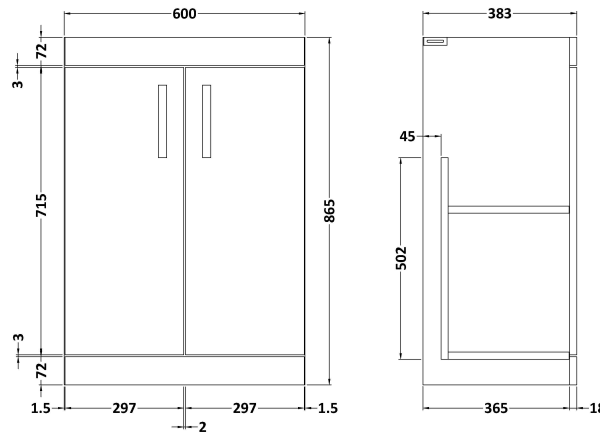

Sales Code: ATH025A

Description: 600 Fs 2-Door Vanity & Basin 1

Packaging Details

Barcode: 5055275899441

Sales Code: MOD503

Description: 600 2-Door F/S Unit

Product Dimensions

Height (mm):	865
Width (mm):	600
Depth (mm):	383
Nett Weight (kg):	21

Packaging Dimensions

Height (mm):	405
Width (mm):	620
Depth (mm):	885
Gross Weight (kg):	21.5

Packaging Data

Box Colour:	Brown Cardboard Box
Box Qty:	1
Label Size:	100 x 50
Label Colour:	White Label
Label Qty:	2

Outer Box Dimensions (If Applicable)

Height (mm):	
Width (mm):	
Depth (mm):	
Gross Weight (kg):	
Barcode:	5055275825495

Product Details

Country of Origin:	United Kingdom
Fitting Instruction:	No
CE & UKCA:	N/A
FSC Certified Materials:	Yes
Colour:	Anthracite Woodgrain
Construction Method:	Cam & Wood Dowel
Construction Type:	Rigid
Cabinet Finish:	MFC Textured Woodgrain
Fascia Finish:	MFC Textured Woodgrain
Cabinet Thickness (mm):	18
Fascia Thickness (mm):	18
Drawer Included:	No
Drawer Type:	Not Applicable
No of Shelves:	1
Hinge Type:	95 Degree Clip-On Soft Close
Hinge Included:	Yes, Supplied
Adjustable Legs:	No, Not Required
Fixings Included:	Yes
Handle Style:	Contemporary
Waste Shroud:	No
Handle Included:	Yes, Supplied
Handle Type:	D-Shape

Sales Code: NVM013

Description: 600 Mid-Edged Basin 1 Th

Product Dimensions

Height (mm):	180
Width (mm):	610
Depth (mm):	390
Nett Weight (kg):	11

Packaging Dimensions

Height (mm):	200
Width (mm):	410
Depth (mm):	630
Gross Weight (kg):	11