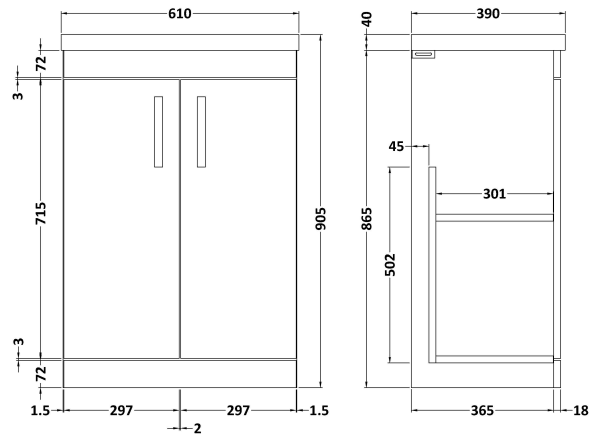

Sales Code: ATH025A

Description: 600 Fs 2-Door Vanity & Basin 1

Packaging Details

Barcode: 5055275899441

Sales Code: MOD503

Description: 600 2-Door F/S Unit

Product Dimensions

Height (mm):	865
Width (mm):	600
Depth (mm):	383
Nett Weight (kg):	21

Packaging Dimensions

Height (mm):	405
Width (mm):	620
Depth (mm):	885
Gross Weight (kg):	21.5

Packaging Data

Box Colour:	Brown Cardboard Box
Box Qty:	1
Label Size:	100 x 50
Label Colour:	White Label
Label Qty:	2

Outer Box Dimensions (If Applicable)

Height (mm):	
Width (mm):	
Depth (mm):	
Gross Weight (kg):	
Barcode:	5055275825495

Product Details

Country of Origin:	United Kingdom
Fitting Instruction:	No
CE & UKCA:	N/A
FSC Certified Materials:	Yes
Colour:	Anthracite Woodgrain
Construction Method:	Cam & Wood Dowel
Construction Type:	Rigid
Cabinet Finish:	MFC Textured Woodgrain
Fascia Finish:	MFC Textured Woodgrain
Cabinet Thickness (mm):	18
Fascia Thickness (mm):	18
Drawer Included:	No
Drawer Type:	Not Applicable
No of Shelves:	1
Hinge Type:	95 Degree Clip-On Soft Close
Hinge Included:	Yes, Supplied
Adjustable Legs:	No, Not Required
Fixings Included:	Yes
Handle Style:	Contemporary
Waste Shroud:	No
Handle Included:	Yes, Supplied
Handle Type:	D-Shape

Sales Code: NVM013

Description: 600 Mid-Edged Basin 1 Th

Product Dimensions

Height (mm):	180
Width (mm):	610
Depth (mm):	390
Nett Weight (kg):	11

Packaging Dimensions

Height (mm):	200
Width (mm):	410
Depth (mm):	630
Gross Weight (kg):	11