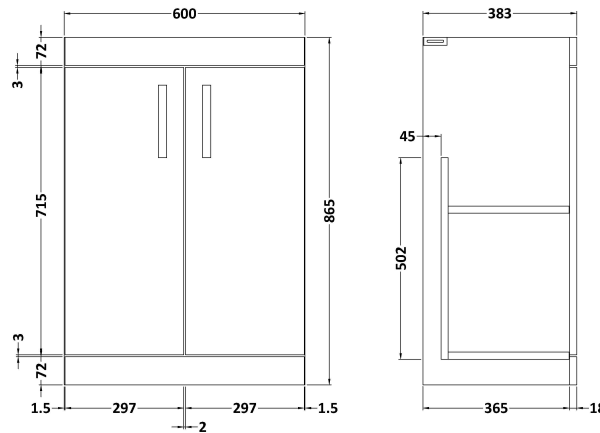

### Product Dimensions

Height (mm):	865
Width (mm):	600
Depth (mm):	383
Nett Weight (kg):	21

### Packaging Dimensions

Height (mm):	405
Width (mm):	620
Depth (mm):	885
Gross Weight (kg):	21.5

### Product Dimensions

Height (mm):	180
Width (mm):	610
Depth (mm):	390
Nett Weight (kg):	11

### Packaging Dimensions

Height (mm):	200
Width (mm):	410
Depth (mm):	630
Gross Weight (kg):	11