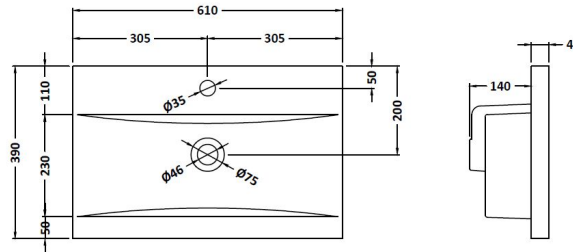

### Product Dimensions

Height (mm):	865
Width (mm):	600
Depth (mm):	383
Nett Weight (kg):	21

### Packaging Dimensions

Height (mm):	405
Width (mm):	620
Depth (mm):	885
Gross Weight (kg):	21.5

### Outer Box Dimensions (If Applicable)

Height (mm):	
Width (mm):	
Depth (mm):	
Gross Weight (kg):	
Barcode:	5055275825495

### Product Dimensions

Height (mm):	180
Width (mm):	610
Depth (mm):	390
Nett Weight (kg):	11