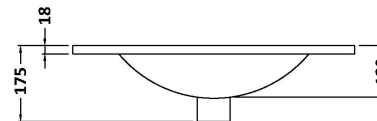

Packaging Dimensions

Height (mm):	405
Width (mm):	620
Depth (mm):	885
Gross Weight (kg):	21.5

Packaging Data

Box Colour:	Brown Cardboard Box
Box Qty:	1
Label Size:	100 x 50
Label Colour:	White Label
Label Qty:	2

Outer Box Dimensions (If Applicable)

Height (mm):	
Width (mm):	
Depth (mm):	
Gross Weight (kg):	
Barcode:	5055275825495

Product Details

Country of Origin:	United Kingdom
Fitting Instruction:	No
CE & UKCA:	N/A
FSC Certified Materials:	Yes
Colour:	Anthracite Woodgrain
Construction Method:	Cam & Wood Dowel
Construction Type:	Rigid
Cabinet Finish:	MFC Textured Woodgrain
Fascia Finish:	MFC Textured Woodgrain
Cabinet Thickness (mm):	18
Fascia Thickness (mm):	18
Drawer Included:	No
Drawer Type:	Not Applicable
No of Shelves:	1
Hinge Type:	95 Degree Clip-On Soft Close
Hinge Included:	Yes, Supplied
Adjustable Legs:	No, Not Required
Fixings Included:	Yes
Handle Style:	Contemporary
Waste Shroud:	No
Handle Included:	Yes, Supplied
Handle Type:	D-Shape

Sales Code: NVM003

Description: Minimalist Basin 600mm

Product Dimensions

Height (mm):	170
Width (mm):	600
Depth (mm):	390
Nett Weight (kg):	10.76

Packaging Dimensions

Height (mm):	200
Width (mm):	400
Depth (mm):	620
Gross Weight (kg):	10.76

Packaging Data

Box Colour:	Brown Cardboard Box - Printed
Box Qty:	1
Label Size:	100 x 50
Label Colour:	White Label
Label Qty:	2

Outer Box Dimensions (If Applicable)

Height (mm):	
Width (mm):	
Depth (mm):	
Gross Weight (kg):	
Barcode:	5055146194668