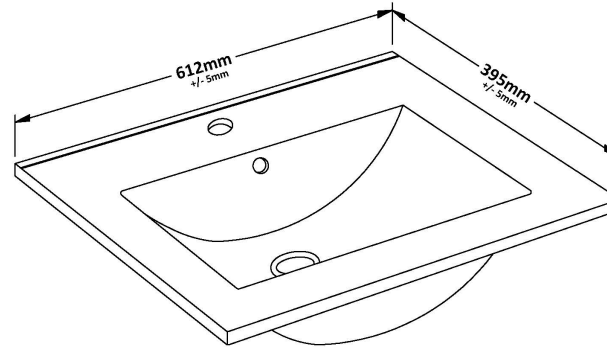

Packaging Dimensions

Height (mm):	405
Width (mm):	620
Depth (mm):	885
Gross Weight (kg):	21.5

Packaging Data

Box Colour:	Brown Cardboard Box
Box Qty:	1
Label Size:	100 x 50
Label Colour:	White Label
Label Qty:	2

Outer Box Dimensions (If Applicable)

Height (mm):	
Width (mm):	
Depth (mm):	
Gross Weight (kg):	
Barcode:	5055275825495

Product Details

Country of Origin:	United Kingdom
Fitting Instruction:	No
CE & UKCA:	N/A
FSC Certified Materials:	Yes
Colour:	Anthracite Woodgrain
Construction Method:	Cam & Wood Dowel
Construction Type:	Rigid
Cabinet Finish:	MFC Textured Woodgrain
Fascia Finish:	MFC Textured Woodgrain
Cabinet Thickness (mm):	18
Fascia Thickness (mm):	18
Drawer Included:	No
Drawer Type:	Not Applicable
No of Shelves:	1
Hinge Type:	95 Degree Clip-On Soft Close
Hinge Included:	Yes, Supplied
Adjustable Legs:	No, Not Required
Fixings Included:	Yes
Handle Style:	Contemporary
Waste Shroud:	No
Handle Included:	Yes, Supplied
Handle Type:	D-Shape

Sales Code: NVM003

Description: Minimalist Basin 600mm

Product Dimensions

Height (mm):	170
Width (mm):	600
Depth (mm):	390
Nett Weight (kg):	10.76

Packaging Dimensions

Height (mm):	200
Width (mm):	400
Depth (mm):	620
Gross Weight (kg):	10.76

Packaging Data

Box Colour:	Brown Cardboard Box - Printed
Box Qty:	1
Label Size:	100 x 50
Label Colour:	White Label
Label Qty:	2

Outer Box Dimensions (If Applicable)

Height (mm):	
Width (mm):	
Depth (mm):	
Gross Weight (kg):	
Barcode:	5055146194668