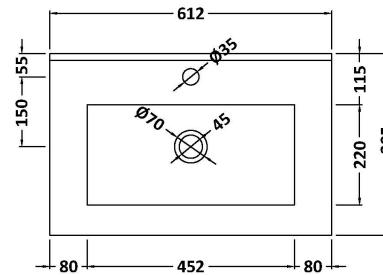

Packaging Dimensions

Height (mm):	405
Width (mm):	620
Depth (mm):	885
Gross Weight (kg):	21.5

Packaging Data

Box Colour:	Brown Cardboard Box
Box Qty:	1
Label Size:	100 x 50
Label Colour:	White Label
Label Qty:	2

Outer Box Dimensions (If Applicable)

Height (mm):	
Width (mm):	
Depth (mm):	
Gross Weight (kg):	
Barcode:	5055275825495

Product Details

Country of Origin:	United Kingdom
Fitting Instruction:	No
CE & UKCA:	N/A
FSC Certified Materials:	Yes
Colour:	Anthracite Woodgrain
Construction Method:	Cam & Wood Dowel
Construction Type:	Rigid
Cabinet Finish:	MFC Textured Woodgrain
Fascia Finish:	MFC Textured Woodgrain
Cabinet Thickness (mm):	18
Fascia Thickness (mm):	18
Drawer Included:	No
Drawer Type:	Not Applicable
No of Shelves:	1
Hinge Type:	95 Degree Clip-On Soft Close
Hinge Included:	Yes, Supplied
Adjustable Legs:	No, Not Required
Fixings Included:	Yes
Handle Style:	Contemporary
Waste Shroud:	No
Handle Included:	Yes, Supplied
Handle Type:	D-Shape

Sales Code: NVM003

Description: Minimalist Basin 600mm

Product Dimensions

Height (mm):	170
Width (mm):	600
Depth (mm):	390
Nett Weight (kg):	10.76

Packaging Dimensions

Height (mm):	200
Width (mm):	400
Depth (mm):	620
Gross Weight (kg):	10.76

Packaging Data

Box Colour:	Brown Cardboard Box - Printed
Box Qty:	1
Label Size:	100 x 50
Label Colour:	White Label
Label Qty:	2

Outer Box Dimensions (If Applicable)

Height (mm):	
Width (mm):	
Depth (mm):	
Gross Weight (kg):	
Barcode:	5055146194668