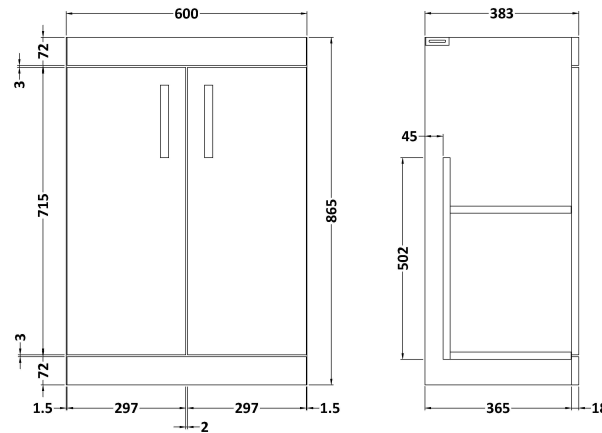

Sales Code: ATH025B

Description: 600 Fs 2-Door Vanity & Basin 2

Packaging Details

Barcode: 5056211800163

Sales Code: MOD503

Description: 600 2-Door F/S Unit

Product Dimensions

Height (mm):	865
Width (mm):	600
Depth (mm):	383
Nett Weight (kg):	21

Packaging Dimensions

Height (mm):	405
Width (mm):	620
Depth (mm):	885
Gross Weight (kg):	21.5

Packaging Data

Box Colour:	Brown Cardboard Box
Box Qty:	1
Label Size:	100 x 50
Label Colour:	White Label
Label Qty:	2

Outer Box Dimensions (If Applicable)

Height (mm):	
Width (mm):	
Depth (mm):	
Gross Weight (kg):	
Barcode:	5055275825495

Product Details

Country of Origin:	United Kingdom
Fitting Instruction:	No
CE & UKCA:	N/A
FSC Certified Materials:	Yes
Colour:	Anthracite Woodgrain
Construction Method:	Cam & Wood Dowel
Construction Type:	Rigid
Cabinet Finish:	MFC Textured Woodgrain
Fascia Finish:	MFC Textured Woodgrain
Cabinet Thickness (mm):	18
Fascia Thickness (mm):	18
Drawer Included:	No
Drawer Type:	Not Applicable
No of Shelves:	1
Hinge Type:	95 Degree Clip-On Soft Close
Hinge Included:	Yes, Supplied
Adjustable Legs:	No, Not Required
Fixings Included:	Yes
Handle Style:	Contemporary
Waste Shroud:	No
Handle Included:	Yes, Supplied
Handle Type:	D-Shape

Sales Code: NVM003

Description: Minimalist Basin 600mm

Product Dimensions

Height (mm):	170
Width (mm):	600
Depth (mm):	390
Nett Weight (kg):	10.76

Packaging Dimensions

Height (mm):	200
Width (mm):	400
Depth (mm):	620
Gross Weight (kg):	10.76