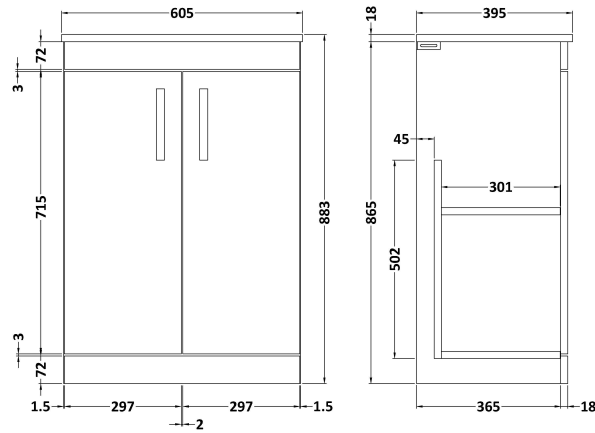

Sales Code: ATH025B

Description: 600 Fs 2-Door Vanity & Basin 2

Packaging Details

Barcode: 5056211800163

Sales Code: MOD503

Description: 600 2-Door F/S Unit

Product Dimensions

Height (mm):	865
Width (mm):	600
Depth (mm):	383
Nett Weight (kg):	21

Packaging Dimensions

Height (mm):	405
Width (mm):	620
Depth (mm):	885
Gross Weight (kg):	21.5

Packaging Data

Box Colour:	Brown Cardboard Box
Box Qty:	1
Label Size:	100 x 50
Label Colour:	White Label
Label Qty:	2

Outer Box Dimensions (If Applicable)

Height (mm):	
Width (mm):	
Depth (mm):	
Gross Weight (kg):	
Barcode:	5055275825495

Product Details

Country of Origin:	United Kingdom
Fitting Instruction:	No
CE & UKCA:	N/A
FSC Certified Materials:	Yes
Colour:	Anthracite Woodgrain
Construction Method:	Cam & Wood Dowel
Construction Type:	Rigid
Cabinet Finish:	MFC Textured Woodgrain
Fascia Finish:	MFC Textured Woodgrain
Cabinet Thickness (mm):	18
Fascia Thickness (mm):	18
Drawer Included:	No
Drawer Type:	Not Applicable
No of Shelves:	1
Hinge Type:	95 Degree Clip-On Soft Close
Hinge Included:	Yes, Supplied
Adjustable Legs:	No, Not Required
Fixings Included:	Yes
Handle Style:	Contemporary
Waste Shroud:	No
Handle Included:	Yes, Supplied
Handle Type:	D-Shape

Sales Code: NVM003

Description: Minimalist Basin 600mm

Product Dimensions

Height (mm):	170
Width (mm):	600
Depth (mm):	390
Nett Weight (kg):	10.76

Packaging Dimensions

Height (mm):	200
Width (mm):	400
Depth (mm):	620
Gross Weight (kg):	10.76