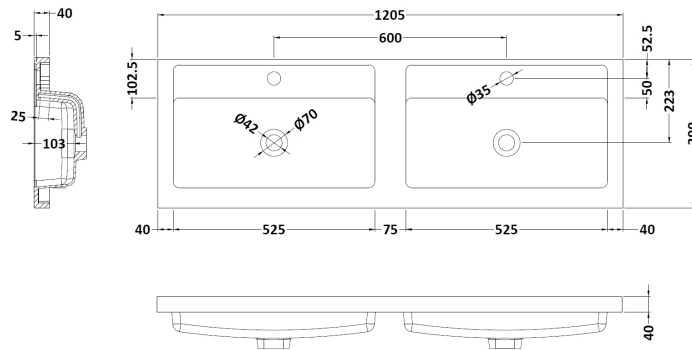

Packaging Dimensions

Height (mm):	405
Width (mm):	620
Depth (mm):	885
Gross Weight (kg):	21.5

Packaging Data

Box Colour:	Brown Cardboard Box
Box Qty:	1
Label Size:	100 x 50
Label Colour:	White Label
Label Qty:	2

Outer Box Dimensions (If Applicable)

Height (mm):	
Width (mm):	
Depth (mm):	
Gross Weight (kg):	
Barcode:	5055275825495

Product Details

Country of Origin:	United Kingdom
Fitting Instruction:	No
CE & UKCA:	N/A
FSC Certified Materials:	Yes
Colour:	Anthracite Woodgrain
Construction Method:	Cam & Wood Dowel
Construction Type:	Rigid
Cabinet Finish:	MFC Textured Woodgrain
Fascia Finish:	MFC Textured Woodgrain
Cabinet Thickness (mm):	18
Fascia Thickness (mm):	18
Drawer Included:	No
Drawer Type:	Not Applicable
No of Shelves:	1
Hinge Type:	95 Degree Clip-On Soft Close
Hinge Included:	Yes, Supplied
Adjustable Legs:	No, Not Required
Fixings Included:	Yes
Handle Style:	Contemporary
Waste Shroud:	No
Handle Included:	Yes, Supplied
Handle Type:	D-Shape

Sales Code: PMB424

Description: Double Polymarble Basin 1205 X 390

Product Dimensions

Height (mm):	390
Width (mm):	1205
Depth (mm):	157
Nett Weight (kg):	18.12

Packaging Dimensions

Height (mm):	100
Width (mm):	1205
Depth (mm):	400
Gross Weight (kg):	18.12

Packaging Data

Box Colour:	Brown Cardboard Box - Printed
Box Qty:	1
Label Size:	100 x 50
Label Colour:	White Label
Label Qty:	2

Outer Box Dimensions (If Applicable)

Height (mm):	
Width (mm):	
Depth (mm):	
Gross Weight (kg):	
Barcode:	5056211815136