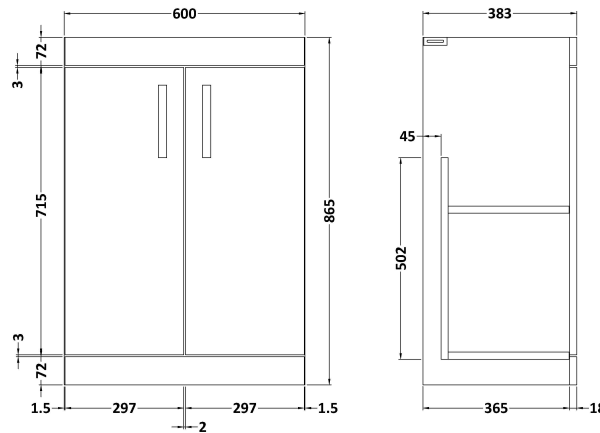

Sales Code: ATH025C

Description: 1200 Fs 4-Door Vanity & Double Basin

Packaging Details

Barcode: 5056211815174

Sales Code: MOD503

Description: 600 2-Door F/S Unit

Product Dimensions

Height (mm):	865
Width (mm):	600
Depth (mm):	383
Nett Weight (kg):	21

Packaging Dimensions

Height (mm):	405
Width (mm):	620
Depth (mm):	885
Gross Weight (kg):	21.5

Packaging Data

Box Colour:	Brown Cardboard Box
Box Qty:	1
Label Size:	100 x 50
Label Colour:	White Label
Label Qty:	2

Outer Box Dimensions (If Applicable)

Height (mm):	
Width (mm):	
Depth (mm):	
Gross Weight (kg):	
Barcode:	5055275825495

Product Details

Country of Origin:	United Kingdom
Fitting Instruction:	No
CE & UKCA:	N/A
FSC Certified Materials:	Yes
Colour:	Anthracite Woodgrain
Construction Method:	Cam & Wood Dowel
Construction Type:	Rigid
Cabinet Finish:	MFC Textured Woodgrain
Fascia Finish:	MFC Textured Woodgrain
Cabinet Thickness (mm):	18
Fascia Thickness (mm):	18
Drawer Included:	No
Drawer Type:	Not Applicable
No of Shelves:	1
Hinge Type:	95 Degree Clip-On Soft Close
Hinge Included:	Yes, Supplied
Adjustable Legs:	No, Not Required
Fixings Included:	Yes
Handle Style:	Contemporary
Waste Shroud:	No
Handle Included:	Yes, Supplied
Handle Type:	D-Shape

Sales Code: PMB424

Description: Double Polymarble Basin 1205 X 390

Product Dimensions

Height (mm):	390
Width (mm):	1205
Depth (mm):	157
Nett Weight (kg):	18.12

Packaging Dimensions

Height (mm):	100
Width (mm):	1205
Depth (mm):	400
Gross Weight (kg):	18.12