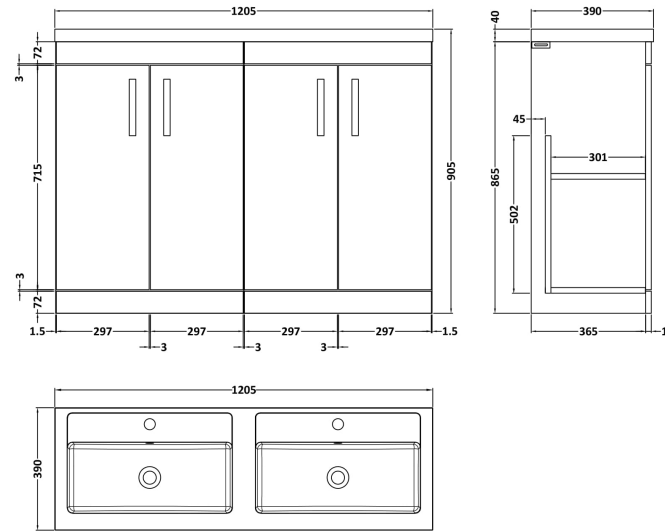

Sales Code: ATH025C

Description: 1200 Fs 4-Door Vanity & Double Basin

Packaging Details

Barcode: 5056211815174

Sales Code: MOD503

Description: 600 2-Door F/S Unit

Product Dimensions

Height (mm):	865
Width (mm):	600
Depth (mm):	383
Nett Weight (kg):	21

Packaging Dimensions

Height (mm):	405
Width (mm):	620
Depth (mm):	885
Gross Weight (kg):	21.5

Packaging Data

Box Colour:	Brown Cardboard Box
Box Qty:	1
Label Size:	100 x 50
Label Colour:	White Label
Label Qty:	2

Outer Box Dimensions (If Applicable)

Height (mm):	
Width (mm):	
Depth (mm):	
Gross Weight (kg):	
Barcode:	5055275825495

Product Details

Country of Origin:	United Kingdom
Fitting Instruction:	No
CE & UKCA:	N/A
FSC Certified Materials:	Yes
Colour:	Anthracite Woodgrain
Construction Method:	Cam & Wood Dowel
Construction Type:	Rigid
Cabinet Finish:	MFC Textured Woodgrain
Fascia Finish:	MFC Textured Woodgrain
Cabinet Thickness (mm):	18
Fascia Thickness (mm):	18
Drawer Included:	No
Drawer Type:	Not Applicable
No of Shelves:	1
Hinge Type:	95 Degree Clip-On Soft Close
Hinge Included:	Yes, Supplied
Adjustable Legs:	No, Not Required
Fixings Included:	Yes
Handle Style:	Contemporary
Waste Shroud:	No
Handle Included:	Yes, Supplied
Handle Type:	D-Shape

Sales Code: PMB424

Description: Double Polymarble Basin 1205 X 390

Product Dimensions

Height (mm):	390
Width (mm):	1205
Depth (mm):	157
Nett Weight (kg):	18.12

Packaging Dimensions

Height (mm):	100
Width (mm):	1205
Depth (mm):	400
Gross Weight (kg):	18.12