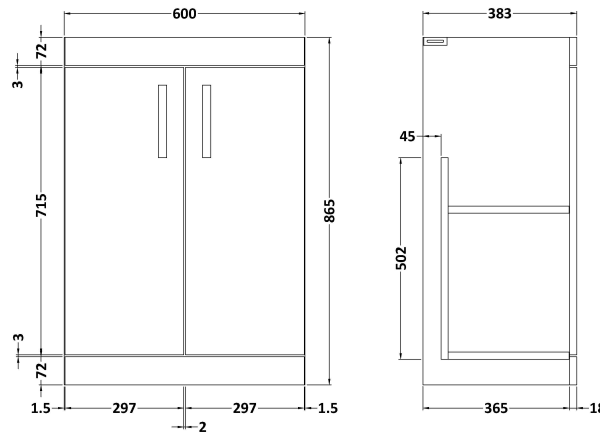

Sales Code: ATH025D

Description: 600 Fs 2-Door Vanity & Basin 3

Packaging Details

Barcode: 5056211863922

Sales Code: MOD503

Description: 600 2-Door F/S Unit

Product Dimensions

Height (mm):	865
Width (mm):	600
Depth (mm):	383
Nett Weight (kg):	21

Packaging Dimensions

Height (mm):	405
Width (mm):	620
Depth (mm):	885
Gross Weight (kg):	21.5

Packaging Data

Box Colour:	Brown Cardboard Box
Box Qty:	1
Label Size:	100 x 50
Label Colour:	White Label
Label Qty:	2

Outer Box Dimensions (If Applicable)

Height (mm):	
Width (mm):	
Depth (mm):	
Gross Weight (kg):	
Barcode:	5055275825495

Product Details

Country of Origin:	United Kingdom
Fitting Instruction:	No
CE & UKCA:	N/A
FSC Certified Materials:	Yes
Colour:	Anthracite Woodgrain
Construction Method:	Cam & Wood Dowel
Construction Type:	Rigid
Cabinet Finish:	MFC Textured Woodgrain
Fascia Finish:	MFC Textured Woodgrain
Cabinet Thickness (mm):	18
Fascia Thickness (mm):	18
Drawer Included:	No
Drawer Type:	Not Applicable
No of Shelves:	1
Hinge Type:	95 Degree Clip-On Soft Close
Hinge Included:	Yes, Supplied
Adjustable Legs:	No, Not Required
Fixings Included:	Yes
Handle Style:	Contemporary
Waste Shroud:	No
Handle Included:	Yes, Supplied
Handle Type:	D-Shape

Sales Code: NVM033

Description: 600 Thin Edged Basin 1Th

Product Dimensions

Height (mm):	170
Width (mm):	610
Depth (mm):	395
Nett Weight (kg):	11

Packaging Dimensions

Height (mm):	190
Width (mm):	630
Depth (mm):	415
Gross Weight (kg):	11.5