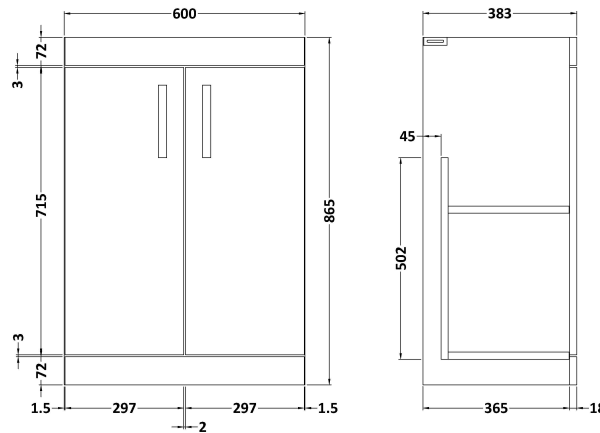

Sales Code: ATH025F

Description: 1200 Fs 4-Door Vanity & Double Basin

Packaging Details

Barcode: 5056211888567

Sales Code: MOD503

Description: 600 2-Door F/S Unit

Product Dimensions

Height (mm):	865
Width (mm):	600
Depth (mm):	383
Nett Weight (kg):	21

Packaging Dimensions

Height (mm):	405
Width (mm):	620
Depth (mm):	885
Gross Weight (kg):	21.5

Packaging Data

Box Colour:	Brown Cardboard Box
Box Qty:	1
Label Size:	100 x 50
Label Colour:	White Label
Label Qty:	2

Outer Box Dimensions (If Applicable)

Height (mm):	
Width (mm):	
Depth (mm):	
Gross Weight (kg):	
Barcode:	5055275825495

Product Details

Country of Origin:	United Kingdom
Fitting Instruction:	No
CE & UKCA:	N/A
FSC Certified Materials:	Yes
Colour:	Anthracite Woodgrain
Construction Method:	Cam & Wood Dowel
Construction Type:	Rigid
Cabinet Finish:	MFC Textured Woodgrain
Fascia Finish:	MFC Textured Woodgrain
Cabinet Thickness (mm):	18
Fascia Thickness (mm):	18
Drawer Included:	No
Drawer Type:	Not Applicable
No of Shelves:	1
Hinge Type:	95 Degree Clip-On Soft Close
Hinge Included:	Yes, Supplied
Adjustable Legs:	No, Not Required
Fixings Included:	Yes
Handle Style:	Contemporary
Waste Shroud:	No
Handle Included:	Yes, Supplied
Handle Type:	D-Shape

Sales Code: CBM424

Description: Double Ceramic Basin 1208X392

Product Dimensions

Height (mm):	390
Width (mm):	1205
Depth (mm):	175
Nett Weight (kg):	27

Packaging Dimensions

Height (mm):	205
Width (mm):	1270
Depth (mm):	510
Gross Weight (kg):	27