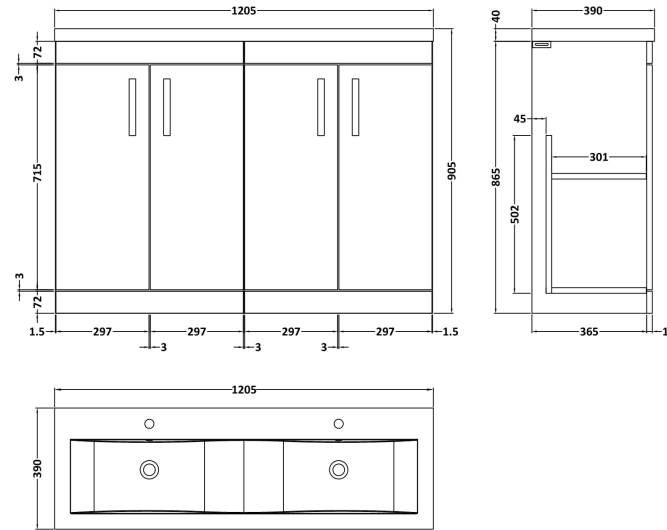

Sales Code: ATH025F

Description: 1200 Fs 4-Door Vanity & Double Basin

Packaging Details

Barcode: 5056211888567

Sales Code: MOD503

Description: 600 2-Door F/S Unit

Product Dimensions

Height (mm):	865
Width (mm):	600
Depth (mm):	383
Nett Weight (kg):	21

Packaging Dimensions

Height (mm):	405
Width (mm):	620
Depth (mm):	885
Gross Weight (kg):	21.5

Packaging Data

Box Colour:	Brown Cardboard Box
Box Qty:	1
Label Size:	100 x 50
Label Colour:	White Label
Label Qty:	2

Outer Box Dimensions (If Applicable)

Height (mm):	
Width (mm):	
Depth (mm):	
Gross Weight (kg):	
Barcode:	5055275825495

Product Details

Country of Origin:	United Kingdom
Fitting Instruction:	No
CE & UKCA:	N/A
FSC Certified Materials:	Yes
Colour:	Anthracite Woodgrain
Construction Method:	Cam & Wood Dowel
Construction Type:	Rigid
Cabinet Finish:	MFC Textured Woodgrain
Fascia Finish:	MFC Textured Woodgrain
Cabinet Thickness (mm):	18
Fascia Thickness (mm):	18
Drawer Included:	No
Drawer Type:	Not Applicable
No of Shelves:	1
Hinge Type:	95 Degree Clip-On Soft Close
Hinge Included:	Yes, Supplied
Adjustable Legs:	No, Not Required
Fixings Included:	Yes
Handle Style:	Contemporary
Waste Shroud:	No
Handle Included:	Yes, Supplied
Handle Type:	D-Shape

Sales Code: CBM424

Description: Double Ceramic Basin 1208X392

Product Dimensions

Height (mm):	390
Width (mm):	1205
Depth (mm):	175
Nett Weight (kg):	27

Packaging Dimensions

Height (mm):	205
Width (mm):	1270
Depth (mm):	510
Gross Weight (kg):	27