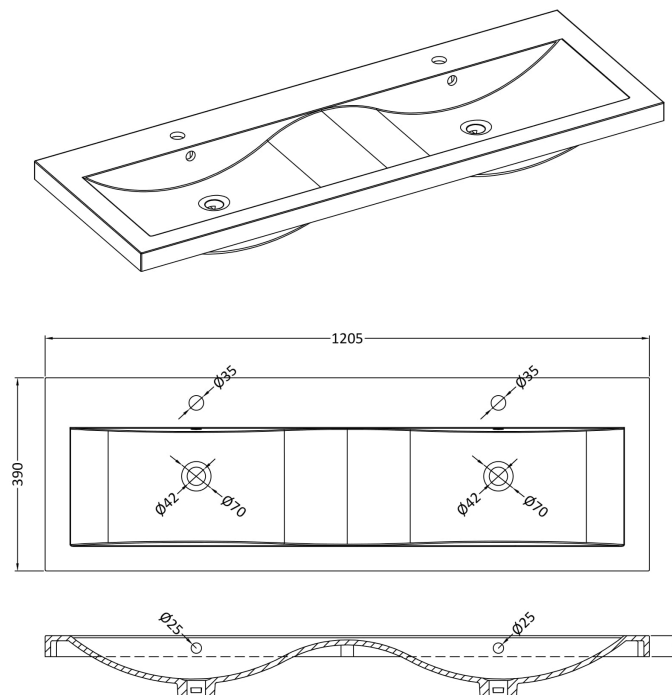

Packaging Dimensions

Height (mm):	405
Width (mm):	620
Depth (mm):	885
Gross Weight (kg):	21.5

Packaging Data

Box Colour:	Brown Cardboard Box
Box Qty:	1
Label Size:	100 x 50
Label Colour:	White Label
Label Qty:	2

Outer Box Dimensions (If Applicable)

Height (mm):	
Width (mm):	
Depth (mm):	
Gross Weight (kg):	
Barcode:	5055275825495

Product Details

Country of Origin:	United Kingdom
Fitting Instruction:	No
CE & UKCA:	N/A
FSC Certified Materials:	Yes
Colour:	Anthracite Woodgrain
Construction Method:	Cam & Wood Dowel
Construction Type:	Rigid
Cabinet Finish:	MFC Textured Woodgrain
Fascia Finish:	MFC Textured Woodgrain
Cabinet Thickness (mm):	18
Fascia Thickness (mm):	18
Drawer Included:	No
Drawer Type:	Not Applicable
No of Shelves:	1
Hinge Type:	95 Degree Clip-On Soft Close
Hinge Included:	Yes, Supplied
Adjustable Legs:	No, Not Required
Fixings Included:	Yes
Handle Style:	Contemporary
Waste Shroud:	No
Handle Included:	Yes, Supplied
Handle Type:	D-Shape

Sales Code: CBM424

Description: Double Ceramic Basin 1208X392

Product Dimensions

Height (mm):	390
Width (mm):	1205
Depth (mm):	175
Nett Weight (kg):	27

Packaging Dimensions

Height (mm):	205
Width (mm):	1270
Depth (mm):	510
Gross Weight (kg):	27

Packaging Data

Box Colour:	Brown Cardboard Box - Printed
Box Qty:	1
Label Size:	100 x 50
Label Colour:	White Label
Label Qty:	2

Outer Box Dimensions (If Applicable)

Height (mm):	
Width (mm):	
Depth (mm):	
Gross Weight (kg):	
Barcode:	5056211875826