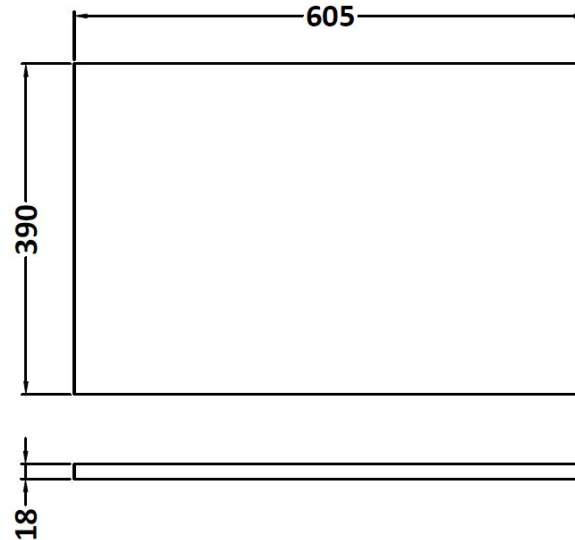

Packaging Dimensions

Height (mm):	405
Width (mm):	620
Depth (mm):	885
Gross Weight (kg):	21.5

Packaging Data

Box Colour:	Brown Cardboard Box
Box Qty:	1
Label Size:	100 x 50
Label Colour:	White Label
Label Qty:	2

Outer Box Dimensions (If Applicable)

Height (mm):	
Width (mm):	
Depth (mm):	
Gross Weight (kg):	
Barcode:	5055275825501

Product Details

Country of Origin:	United Kingdom
Fitting Instruction:	No
CE & UKCA:	N/A
FSC Certified Materials:	Yes
Colour:	Black Woodgrain
Construction Method:	Cam & Wood Dowel
Construction Type:	Rigid
Cabinet Finish:	MFC Textured Woodgrain
Fascia Finish:	MFC Textured Woodgrain
Cabinet Thickness (mm):	18
Fascia Thickness (mm):	18
Drawer Included:	No
Drawer Type:	Not Applicable
No of Shelves:	1
Hinge Type:	95 Degree Clip-On Soft Close
Hinge Included:	Yes, Supplied
Adjustable Legs:	No, Not Required
Fixings Included:	Yes
Handle Style:	Contemporary
Waste Shroud:	No
Handle Included:	Yes, Supplied
Handle Type:	D-Shape

Sales Code: MWD660

Description: 600 Worktop (605X390x18mm)

Product Dimensions

Height (mm):	18
Width (mm):	605
Depth (mm):	390
Nett Weight (kg):	2.5

Packaging Dimensions

Height (mm):	25
Width (mm):	625
Depth (mm):	410
Gross Weight (kg):	3

Packaging Data

Box Colour:	Brown Cardboard Box
Box Qty:	1
Label Size:	50 x 100
Label Colour:	White Label
Label Qty:	2

Outer Box Dimensions (If Applicable)

Height (mm):	
Width (mm):	
Depth (mm):	
Gross Weight (kg):	
Barcode:	5055275826317