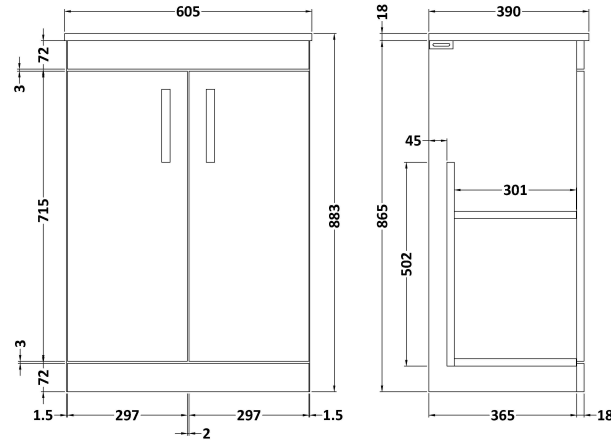

Sales Code: ATH026W

Description: 600 Fs 2-Door Vanity & Worktop

Packaging Details

Barcode: 5056211801528

Sales Code: MOD603

Description: 600 Floor Standing 2-Door Basin Unit

Product Dimensions

Height (mm):	865
Width (mm):	600
Depth (mm):	383
Nett Weight (kg):	21

Packaging Dimensions

Height (mm):	405
Width (mm):	620
Depth (mm):	885
Gross Weight (kg):	21.5

Packaging Data

Box Colour:	Brown Cardboard Box
Box Qty:	1
Label Size:	100 x 50
Label Colour:	White Label
Label Qty:	2

Outer Box Dimensions (If Applicable)

Height (mm):	
Width (mm):	
Depth (mm):	
Gross Weight (kg):	
Barcode:	5055275825501

Product Details

Country of Origin:	United Kingdom
Fitting Instruction:	No
CE & UKCA:	N/A
FSC Certified Materials:	Yes
Colour:	Black Woodgrain
Construction Method:	Cam & Wood Dowel
Construction Type:	Rigid
Cabinet Finish:	MFC Textured Woodgrain
Fascia Finish:	MFC Textured Woodgrain
Cabinet Thickness (mm):	18
Fascia Thickness (mm):	18
Drawer Included:	No
Drawer Type:	Not Applicable
No of Shelves:	1
Hinge Type:	95 Degree Clip-On Soft Close
Hinge Included:	Yes, Supplied
Adjustable Legs:	No, Not Required
Fixings Included:	Yes
Handle Style:	Contemporary
Waste Shroud:	No
Handle Included:	Yes, Supplied
Handle Type:	D-Shape

Sales Code: MWD660

Description: 600 Worktop (605X390x18mm)

Product Dimensions

Height (mm):	18
Width (mm):	605
Depth (mm):	390
Nett Weight (kg):	2.5

Packaging Dimensions

Height (mm):	25
Width (mm):	625
Depth (mm):	410
Gross Weight (kg):	3