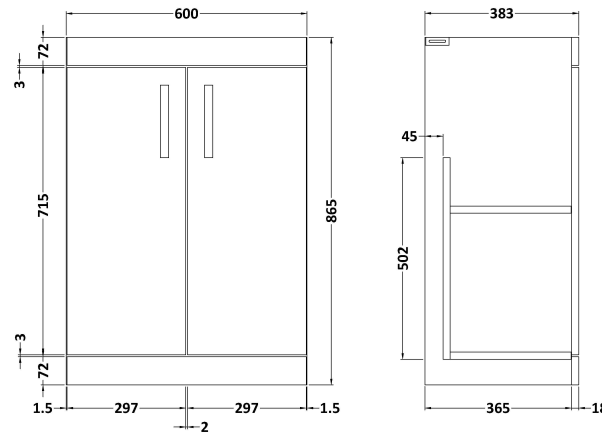

Sales Code: ATH026W

Description: 600 Fs 2-Door Vanity & Worktop

Packaging Details

Barcode: 5056211801528

Sales Code: MOD603

Description: 600 Floor Standing 2-Door Basin Unit

Product Dimensions

Height (mm):	865
Width (mm):	600
Depth (mm):	383
Nett Weight (kg):	21

Packaging Dimensions

Height (mm):	405
Width (mm):	620
Depth (mm):	885
Gross Weight (kg):	21.5

Packaging Data

Box Colour:	Brown Cardboard Box
Box Qty:	1
Label Size:	100 x 50
Label Colour:	White Label
Label Qty:	2

Sales Code: MWD660

Description: 600 Worktop (605X390x18mm)

Product Dimensions

Height (mm):	18
Width (mm):	605
Depth (mm):	390
Nett Weight (kg):	2.5

Packaging Dimensions

Height (mm):	25
Width (mm):	625
Depth (mm):	410
Gross Weight (kg):	3

Packaging Data

Box Colour:	Brown Cardboard Box
Box Qty:	1
Label Size:	50 x 100
Label Colour:	White Label
Label Qty:	2

Outer Box Dimensions (If Applicable)

Height (mm):	
Width (mm):	
Depth (mm):	
Gross Weight (kg):	
Barcode:	5055275826317