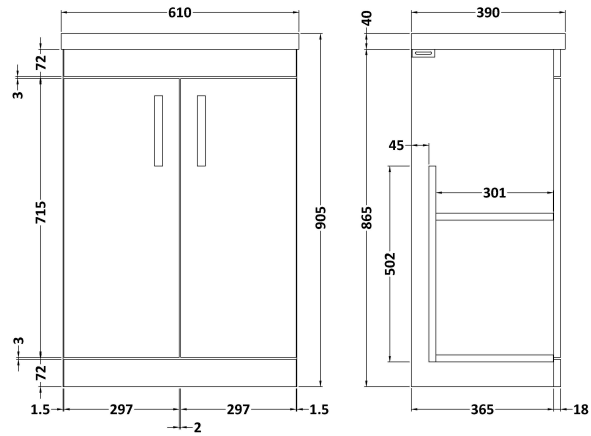

Sales Code: ATH028A

Description: 600 Fs 2-Door Vanity & Basin 1

Packaging Details

Barcode: 5055275899472

Sales Code: MOC503

Description: 600 Floor Standing 2-Door Basin Unit

Product Dimensions

Height (mm):	865
Width (mm):	600
Depth (mm):	383
Nett Weight (kg):	23.5

Packaging Dimensions

Height (mm):	405
Width (mm):	620
Depth (mm):	885
Gross Weight (kg):	23.5

Packaging Data

Box Colour:	Brown Cardboard Box
Box Qty:	1
Label Size:	100 x 50
Label Colour:	White Label
Label Qty:	2

Outer Box Dimensions (If Applicable)

Height (mm):	
Width (mm):	
Depth (mm):	
Gross Weight (kg):	
Barcode:	5055275880449

Product Details

Country of Origin:	United Kingdom
Fitting Instruction:	No
CE & UKCA:	N/A
FSC Certified Materials:	Yes
Colour:	Stone Grey
Construction Method:	Cam & Wood Dowel
Construction Type:	Rigid
Cabinet Finish:	MFC Smooth Matt
Fascia Finish:	MFC Smooth Matt
Cabinet Thickness (mm):	18
Fascia Thickness (mm):	18
Drawer Included:	No
Drawer Type:	Not Applicable
No of Shelves:	1
Hinge Type:	95 Degree Clip-On Soft Close
Hinge Included:	Yes, Supplied
Adjustable Legs:	No, Not Required
Fixings Included:	Yes
Handle Style:	Contemporary
Waste Shroud:	No
Handle Included:	Yes, Supplied
Handle Type:	D-Shape

Sales Code: NVM013

Description: 600 Mid-Edged Basin 1 Th

Product Dimensions

Height (mm):	180
Width (mm):	610
Depth (mm):	390
Nett Weight (kg):	11

Packaging Dimensions

Height (mm):	200
Width (mm):	410
Depth (mm):	630
Gross Weight (kg):	11