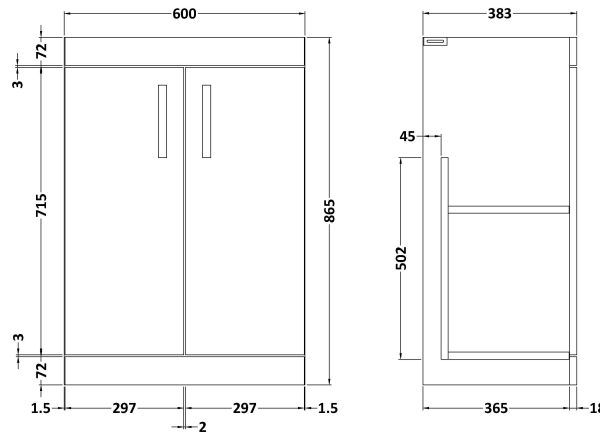

Sales Code: ATH028A

Description: 600 Fs 2-Door Vanity & Basin 1

Packaging Details

Barcode: 5055275899472

Sales Code: MOC503

Description: 600 Floor Standing 2-Door Basin Unit

Product Dimensions

Height (mm):	865
Width (mm):	600
Depth (mm):	383
Nett Weight (kg):	23.5

Packaging Dimensions

Height (mm):	405
Width (mm):	620
Depth (mm):	885
Gross Weight (kg):	23.5

Packaging Data

Box Colour:	Brown Cardboard Box
Box Qty:	1
Label Size:	100 x 50
Label Colour:	White Label
Label Qty:	2

Outer Box Dimensions (If Applicable)

Height (mm):	
Width (mm):	
Depth (mm):	
Gross Weight (kg):	
Barcode:	5055275880449

Product Details

Country of Origin:	United Kingdom
Fitting Instruction:	No
CE & UKCA:	N/A
FSC Certified Materials:	Yes
Colour:	Stone Grey
Construction Method:	Cam & Wood Dowel
Construction Type:	Rigid
Cabinet Finish:	MFC Smooth Matt
Fascia Finish:	MFC Smooth Matt
Cabinet Thickness (mm):	18
Fascia Thickness (mm):	18
Drawer Included:	No
Drawer Type:	Not Applicable
No of Shelves:	1
Hinge Type:	95 Degree Clip-On Soft Close
Hinge Included:	Yes, Supplied
Adjustable Legs:	No, Not Required
Fixings Included:	Yes
Handle Style:	Contemporary
Waste Shroud:	No
Handle Included:	Yes, Supplied
Handle Type:	D-Shape

Sales Code: NVM013

Description: 600 Mid-Edged Basin 1 Th

Product Dimensions

Height (mm):	180
Width (mm):	610
Depth (mm):	390
Nett Weight (kg):	11

Packaging Dimensions

Height (mm):	200
Width (mm):	410
Depth (mm):	630
Gross Weight (kg):	11