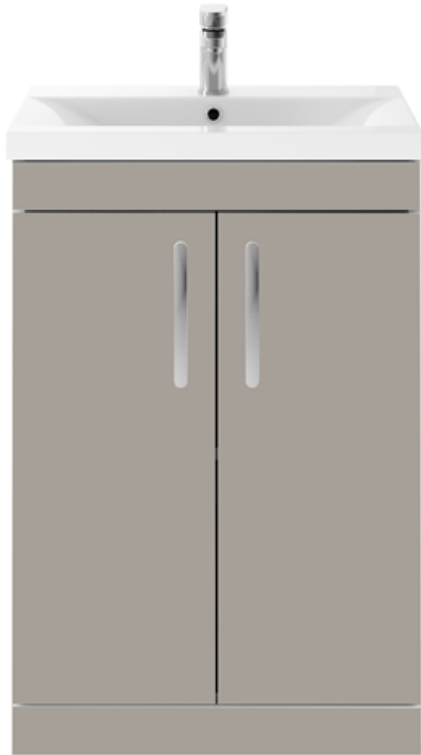

Sales Code: ATH028A

Description: 600 Fs 2-Door Vanity & Basin 1

Packaging Details

Barcode: 5055275899472

Sales Code: MOC503

Description: 600 Floor Standing 2-Door Basin Unit

Product Dimensions

Height (mm):	865
Width (mm):	600
Depth (mm):	383
Nett Weight (kg):	23.5

Packaging Dimensions

Height (mm):	405
Width (mm):	620
Depth (mm):	885
Gross Weight (kg):	23.5

Packaging Data

Box Colour:	Brown Cardboard Box
Box Qty:	1
Label Size:	100 x 50
Label Colour:	White Label
Label Qty:	2

Outer Box Dimensions (If Applicable)

Height (mm):	
Width (mm):	
Depth (mm):	
Gross Weight (kg):	
Barcode:	5055275880449

Product Details

Country of Origin:	United Kingdom
Fitting Instruction:	No
CE & UKCA:	N/A
FSC Certified Materials:	Yes
Colour:	Stone Grey
Construction Method:	Cam & Wood Dowel
Construction Type:	Rigid
Cabinet Finish:	MFC Smooth Matt
Fascia Finish:	MFC Smooth Matt
Cabinet Thickness (mm):	18
Fascia Thickness (mm):	18
Drawer Included:	No
Drawer Type:	Not Applicable
No of Shelves:	1
Hinge Type:	95 Degree Clip-On Soft Close
Hinge Included:	Yes, Supplied
Adjustable Legs:	No, Not Required
Fixings Included:	Yes
Handle Style:	Contemporary
Waste Shroud:	No
Handle Included:	Yes, Supplied
Handle Type:	D-Shape

Sales Code: NVM013

Description: 600 Mid-Edged Basin 1 Th

Product Dimensions

Height (mm):	180
Width (mm):	610
Depth (mm):	390
Nett Weight (kg):	11

Packaging Dimensions

Height (mm):	200
Width (mm):	410
Depth (mm):	630
Gross Weight (kg):	11